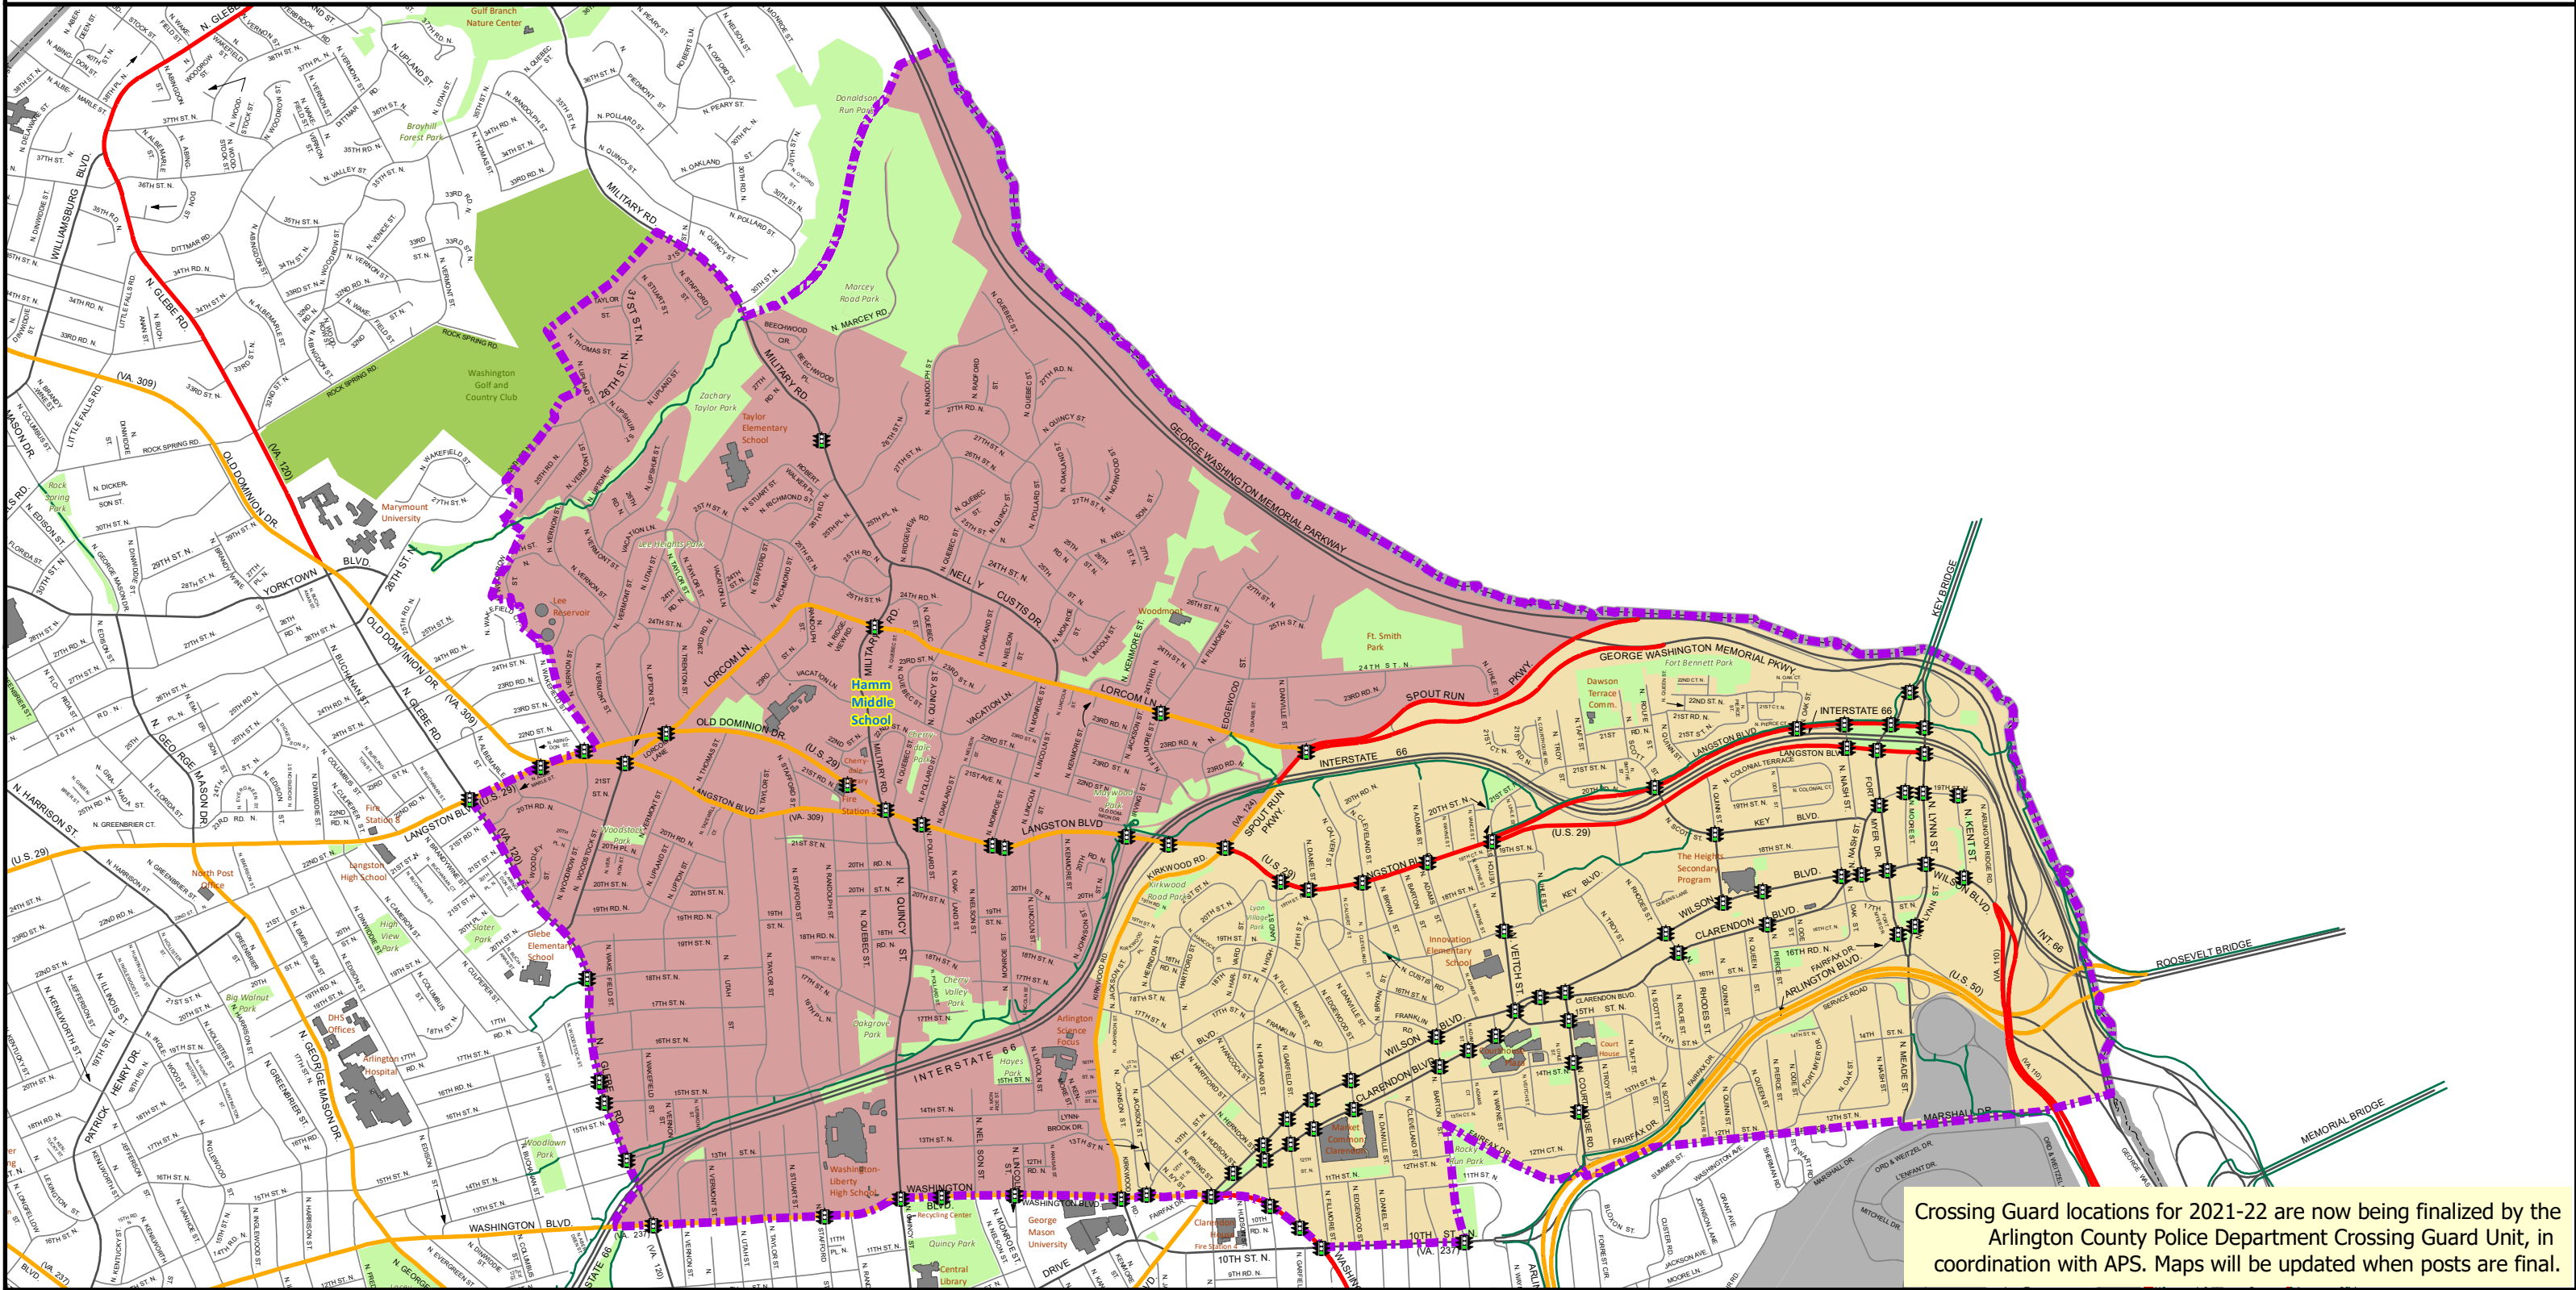

# Dorothy Hamm Middle School Bus Eligibility Zone

Crossing Guard locations for 2021-22 are now being finalized by the Arlington County Police Department Crossing Guard Unit, in coordination with APS. Maps will be updated when posts are final.

- |                             |                                       |
|-----------------------------|---------------------------------------|
| <b>Transportation Zones</b> | <b>Bus Eligibility Zone Delimiter</b> |
| Bus Eligibility Zone        | Elementary                            |
| No Bus Service              | All Grades                            |
| <b>Other Map Features</b>   | <b>Other Map Features</b>             |
| Arlington County Boundary   | Off Street Trail                      |
| Attendance Boundary         | School Crossing (TBD)                 |
| Hamm                        | Signalized Crossing                   |

7/22/2021  
 Disclaimer: The information contained herein is subject to change.  
 S:\Databases\FacilitiesGIS\Transportation\Trans\_SY21\_22\WZ\_Effective\_SY21\_22\MS\_Hamm\_SY21\_22.mxd  
 NOTE: All roadway segments are subject to change based on the locations of crossing guards.  
 Source: Arlington County GIS Mapping Center. Arlington Public Schools & Transportation Services.