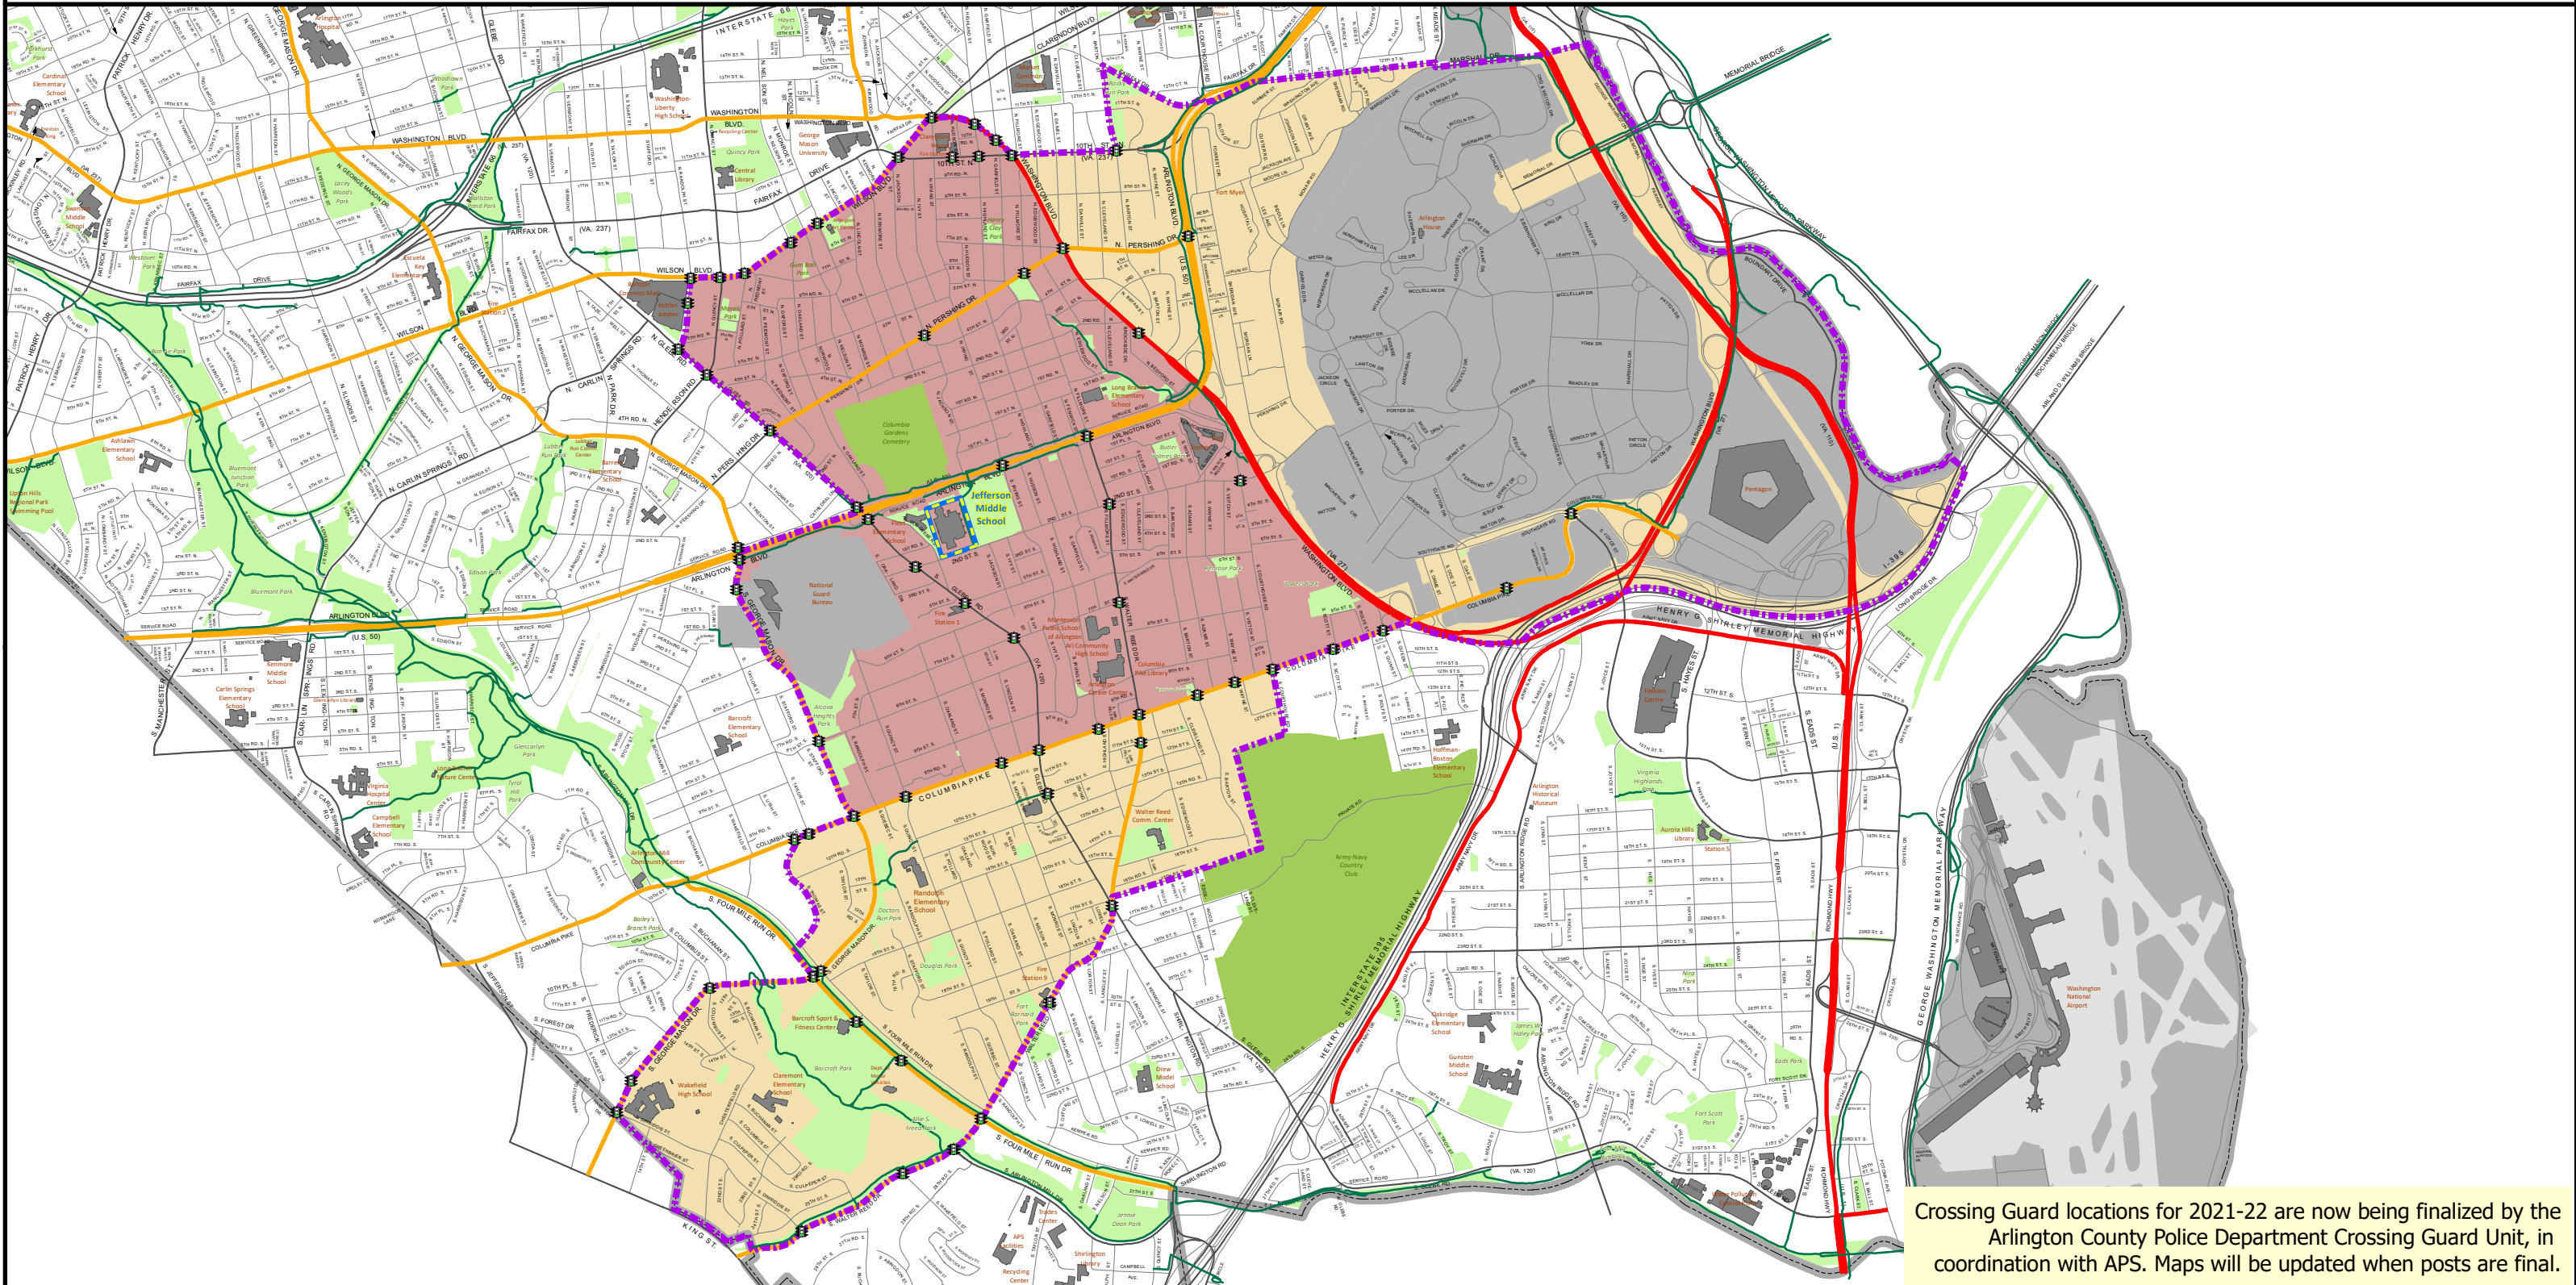

Thomas Jefferson Middle School Bus Eligibility Zone

Crossing Guard locations for 2021-22 are now being finalized by the Arlington County Police Department Crossing Guard Unit, in coordination with APS. Maps will be updated when posts are final.

- | | |
|-----------------------------|---------------------------------------|
| Transportation Zones | Bus Eligibility Zone Delimiter |
| Bus Eligibility Zone | Elementary |
| No Bus Service | All Grades |
| Other Map Features | Other Map Features |
| Arlington County Boundary | Off Street Trail |
| Attendance Boundary | School Crossing (TBD) |
| Thomas Jefferson | Signalized Crossing |

7/22/2021
 Disclaimer: The information contained herein is subject to change.
 S:\Databases\FacilitiesGIS\Transportation\Trans_SY21_22\WZ_Effective_SY21_22\MS_Jefferson_SY21_22.mxd
 NOTE: All roadway segments are subject to change based on the locations of crossing guards.
 Source: Arlington County GIS Mapping Center. Arlington Public Schools & Transportation Services.