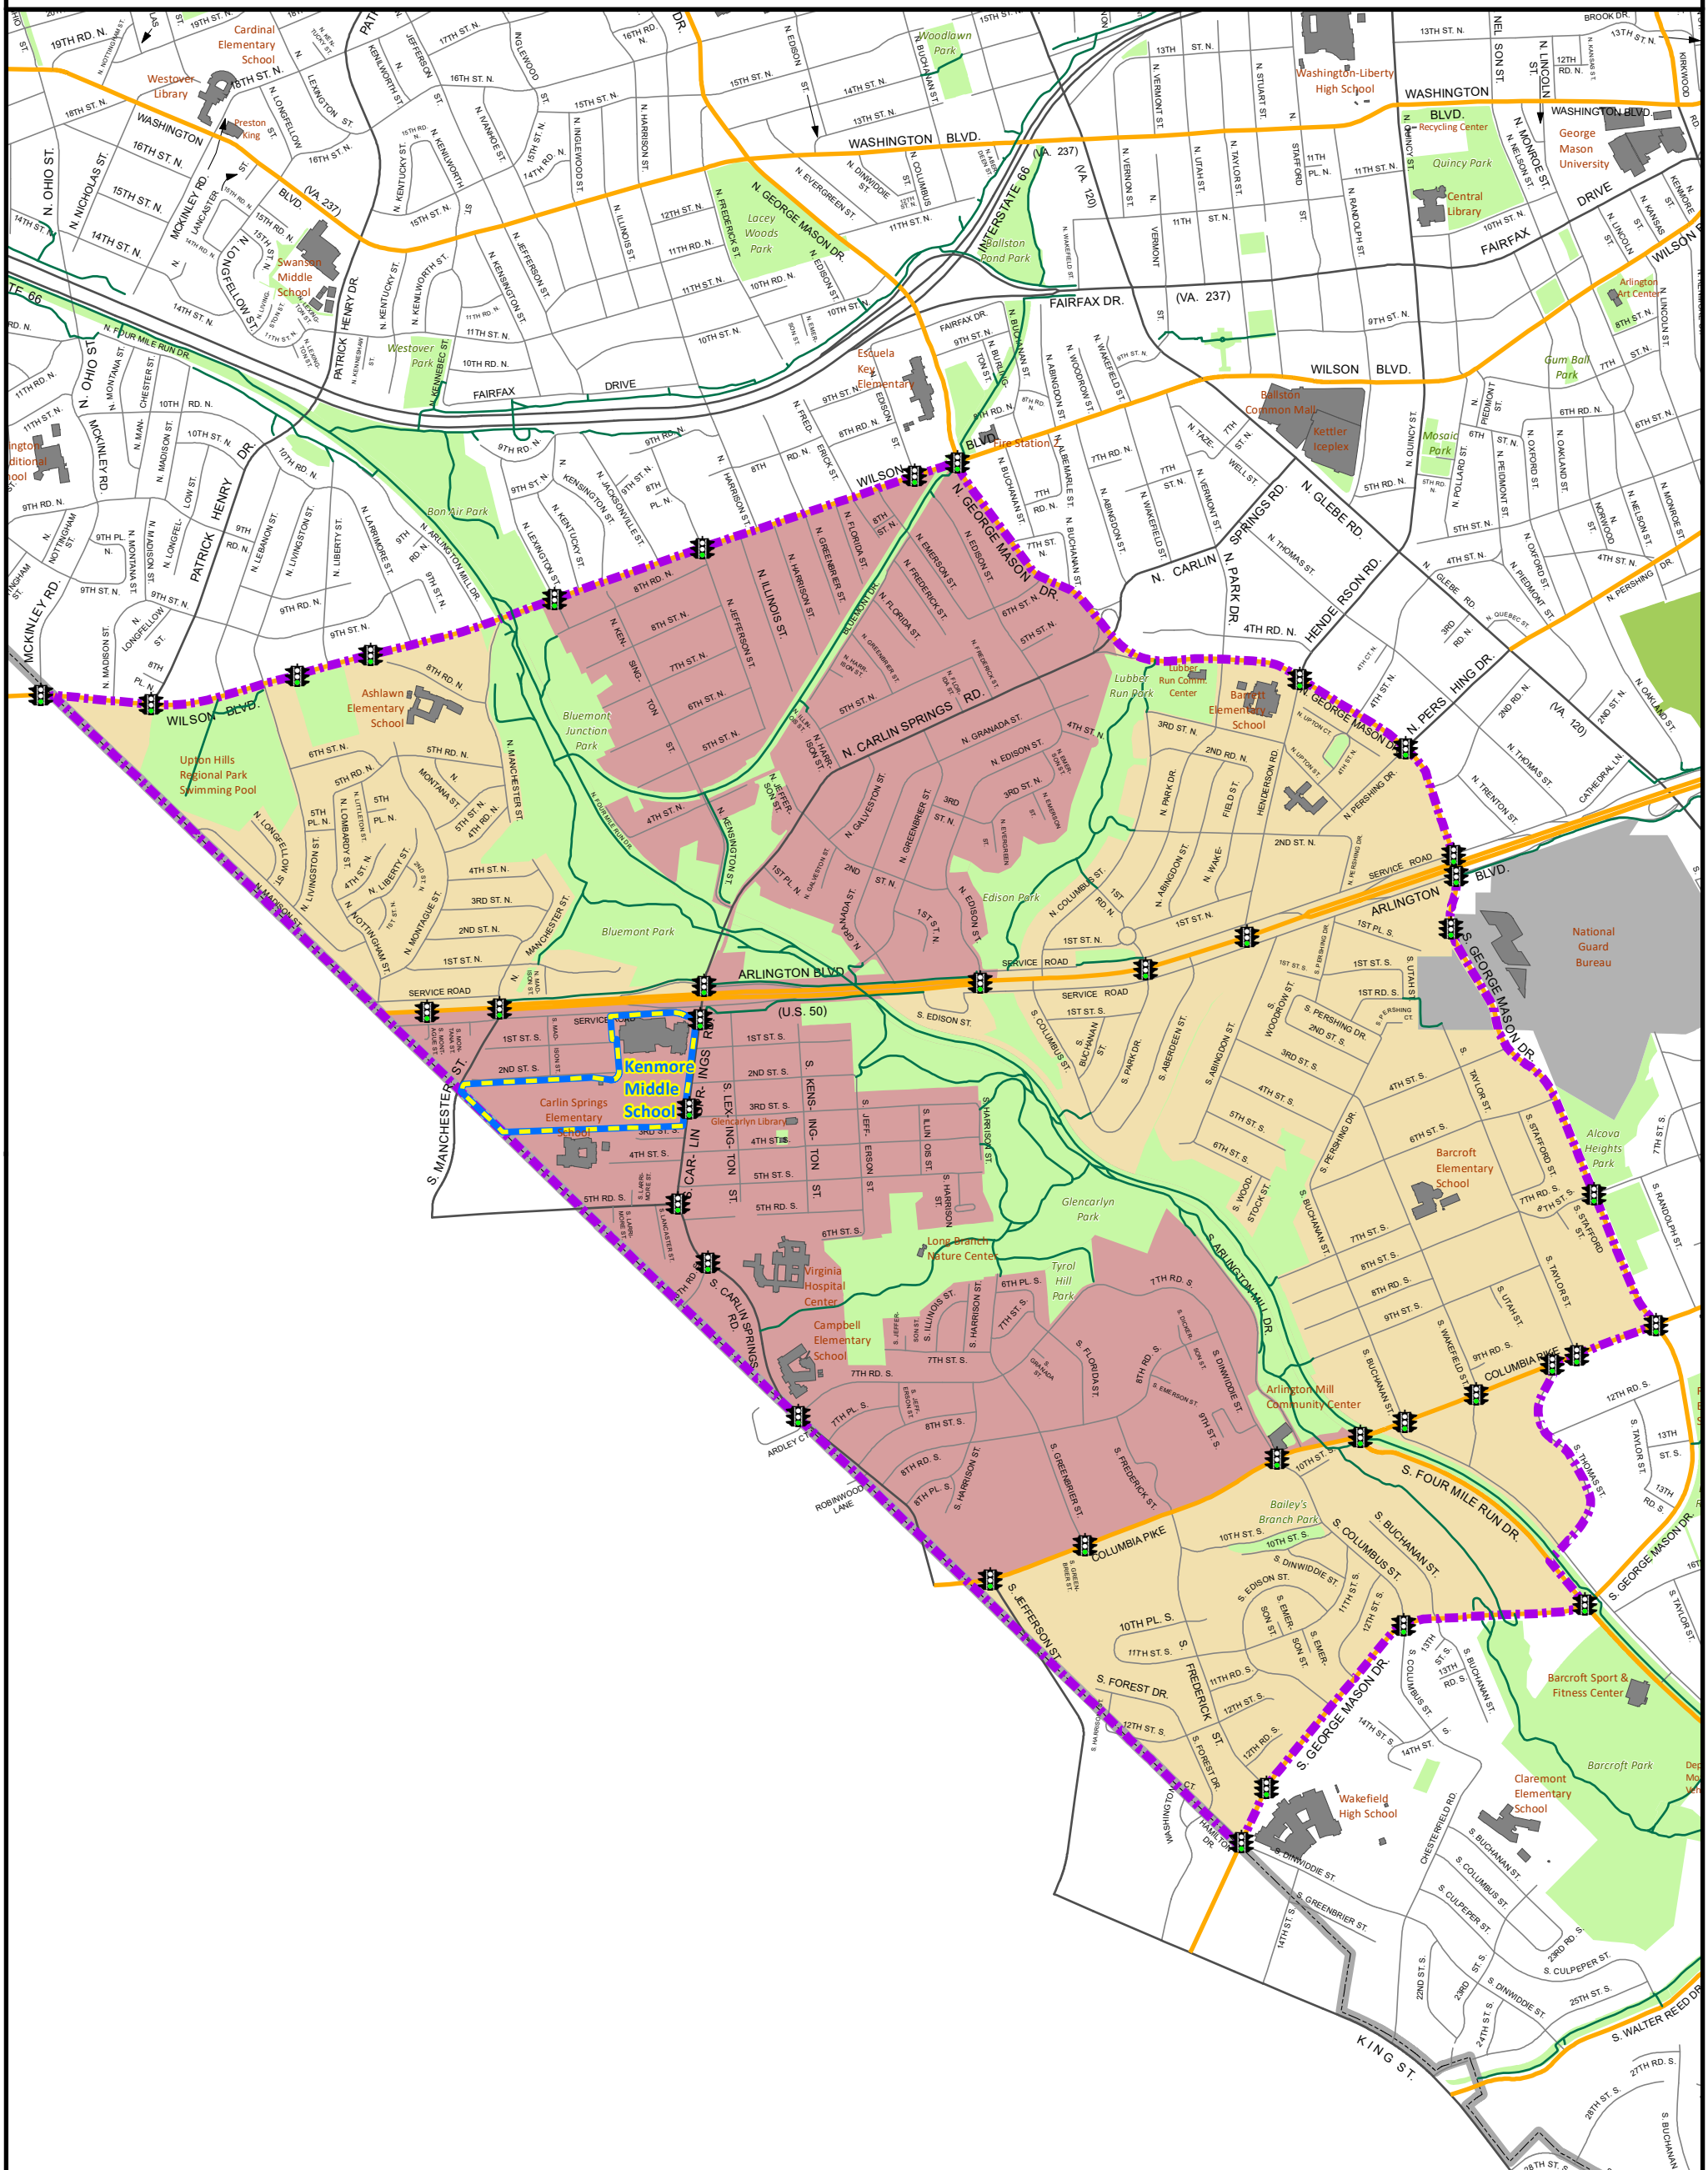

Kenmore Middle School Bus Eligibility Zone

Crossing Guard locations for 2021-22 are now being finalized by the Arlington County Police Department Crossing Guard Unit, in coordination with APS. Maps will be updated when posts are final.

Transportation Zones

- Bus Eligibility Zone
- No Bus Service

Other Map Features

- Arlington County Boundary
- Attendance Boundary
- Kenmore

Bus Eligibility Zone Delimiter

- Elementary
- All Grades

Other Map Features

- Off Street Trail
- School Crossing (TBD)
- Signalized Crossing

7/22/2021

Disclaimer: The information contained herein is subject to change.
 S:\Databases\FacilitiesGIS\Transportation\Trans_SY21_22\WZ_Effective_SY21_22\MS_Kenmore_SY21_22.mxd
 NOTE: All roadway segments are subject to change based on the locations of crossing guards.
 Source: Arlington County GIS Mapping Center, Arlington Public Schools & Transportation Services.