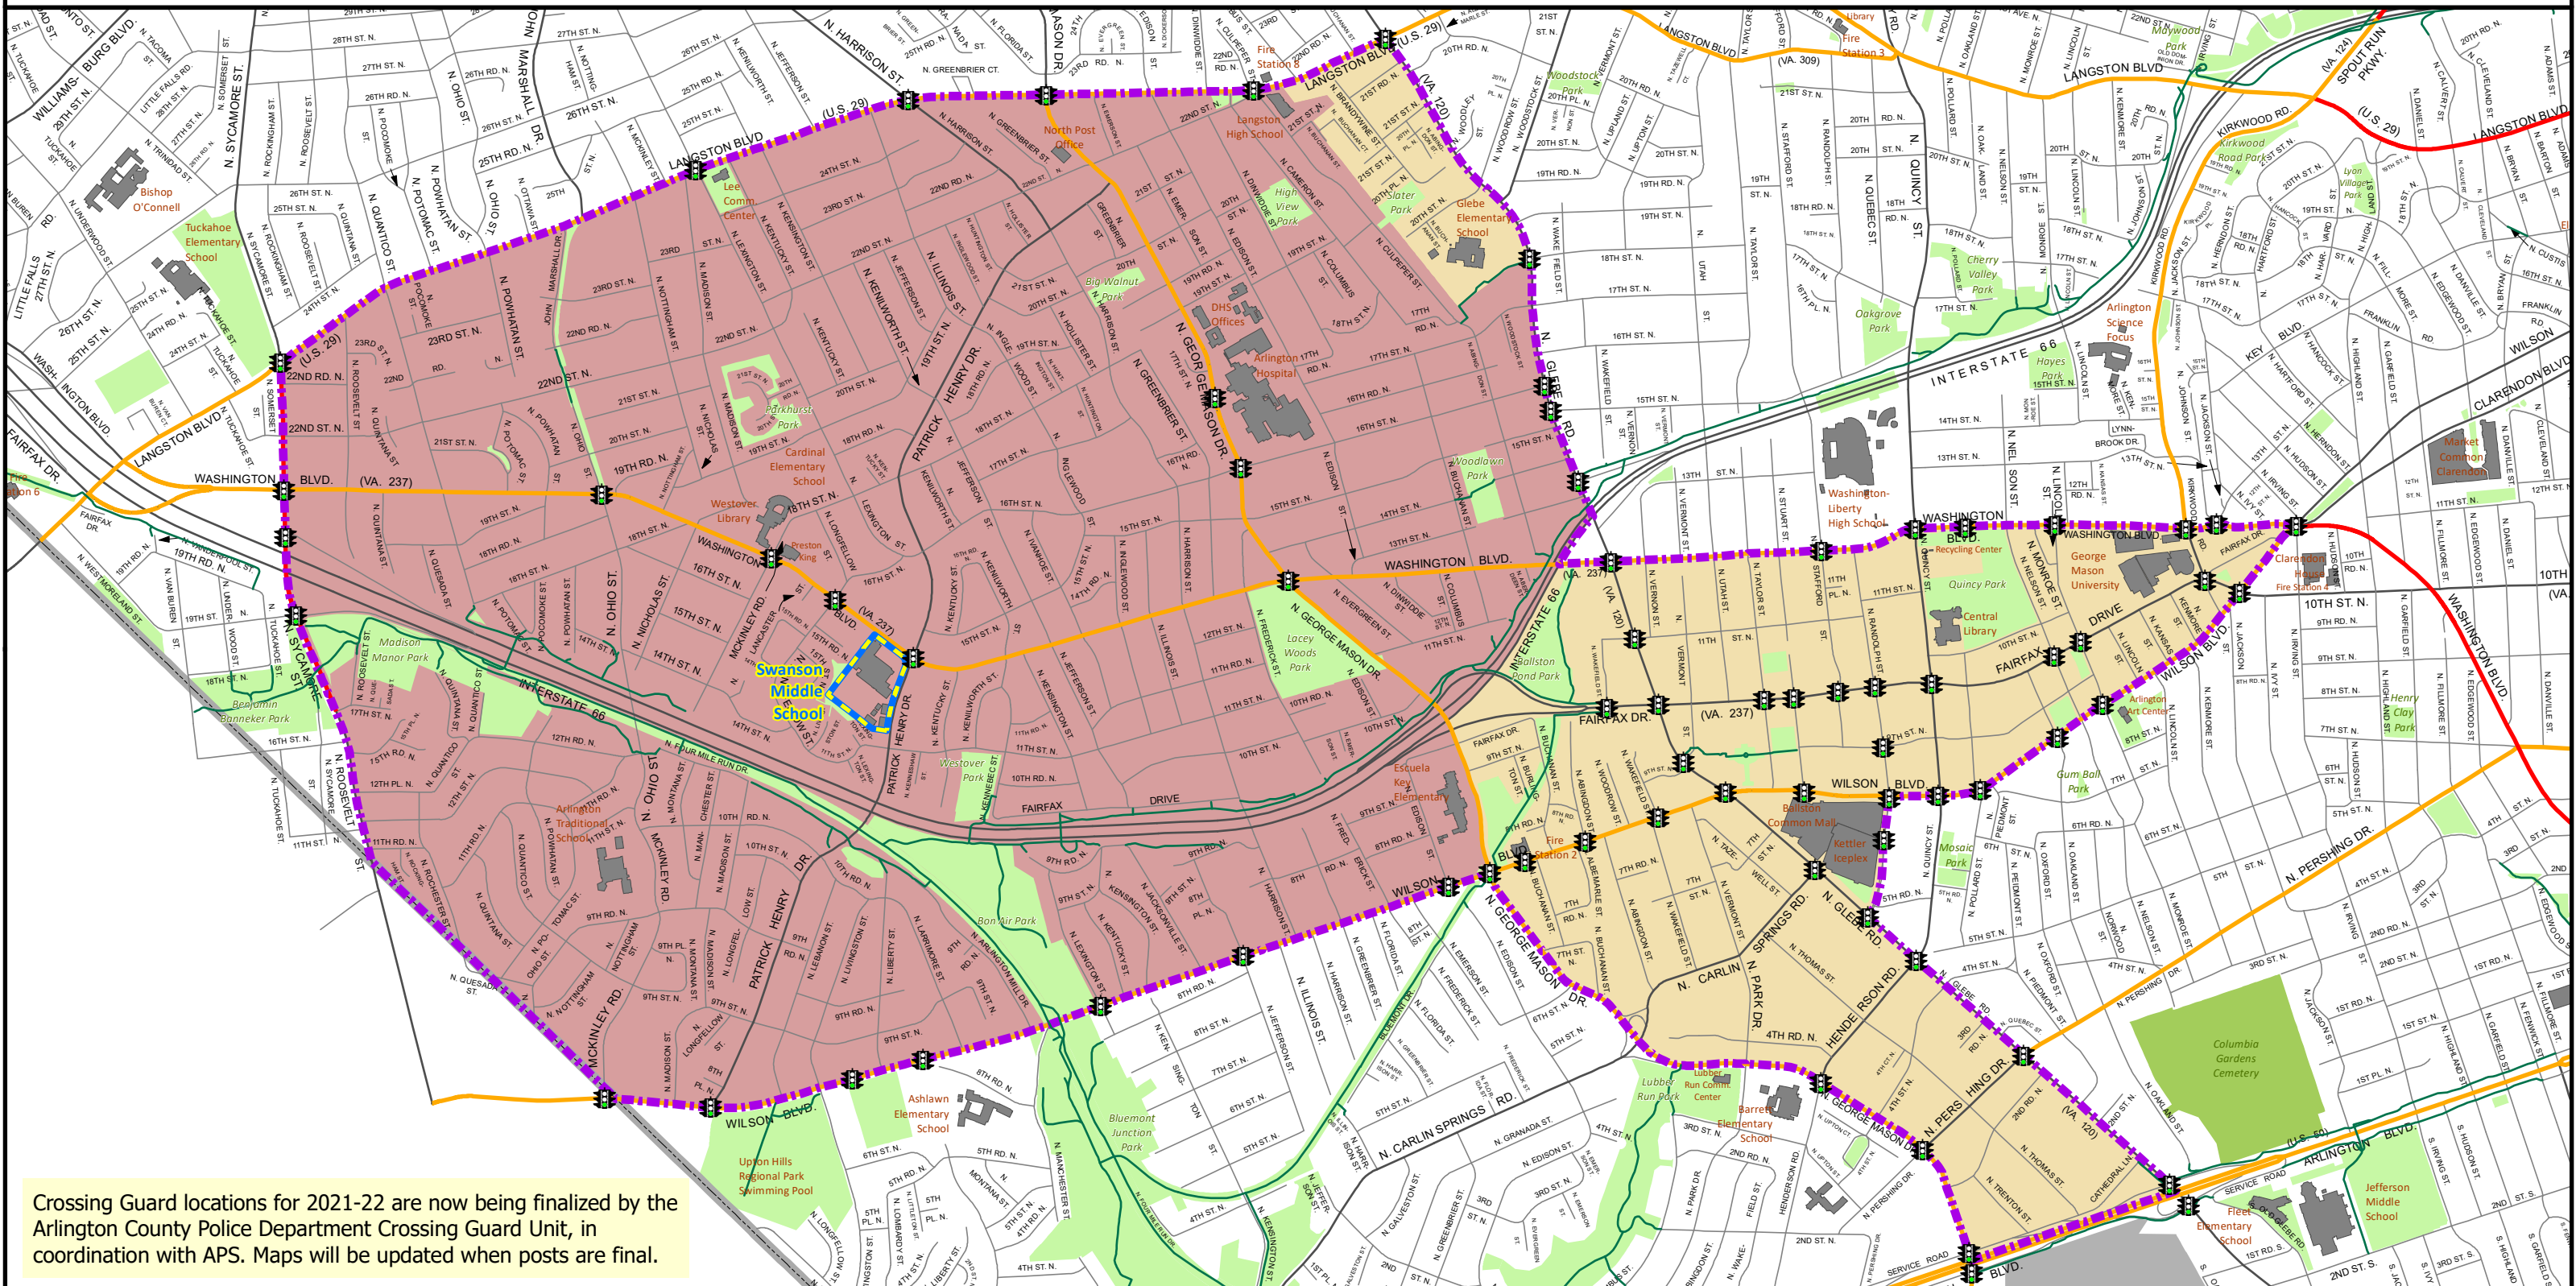

# Swanson Middle School Bus Eligibility Zone

Crossing Guard locations for 2021-22 are now being finalized by the Arlington County Police Department Crossing Guard Unit, in coordination with APS. Maps will be updated when posts are final.

### Transportation Zones

- Bus Eligibility Zone
- No Bus Service

### Other Map Features

- Arlington County Boundary
- Attendance Boundary
- Swanson

### Other Map Features

- Off Street Trail
- School Crossing (TBD)
- Signalized Crossing

Disclaimer: The information contained herein is subject to change.  
 S:\Databases\FacilitiesGIS\Transportation\Trans\_SY21\_22\WZ\_Effective\_SY21\_22\MS\_Swanson\_SY21\_22.mxd  
 NOTE: All roadway segments are subject to change based on the locations of crossing guards.  
 Source: Arlington County GIS Mapping Center. Arlington Public Schools & Transportation Services.