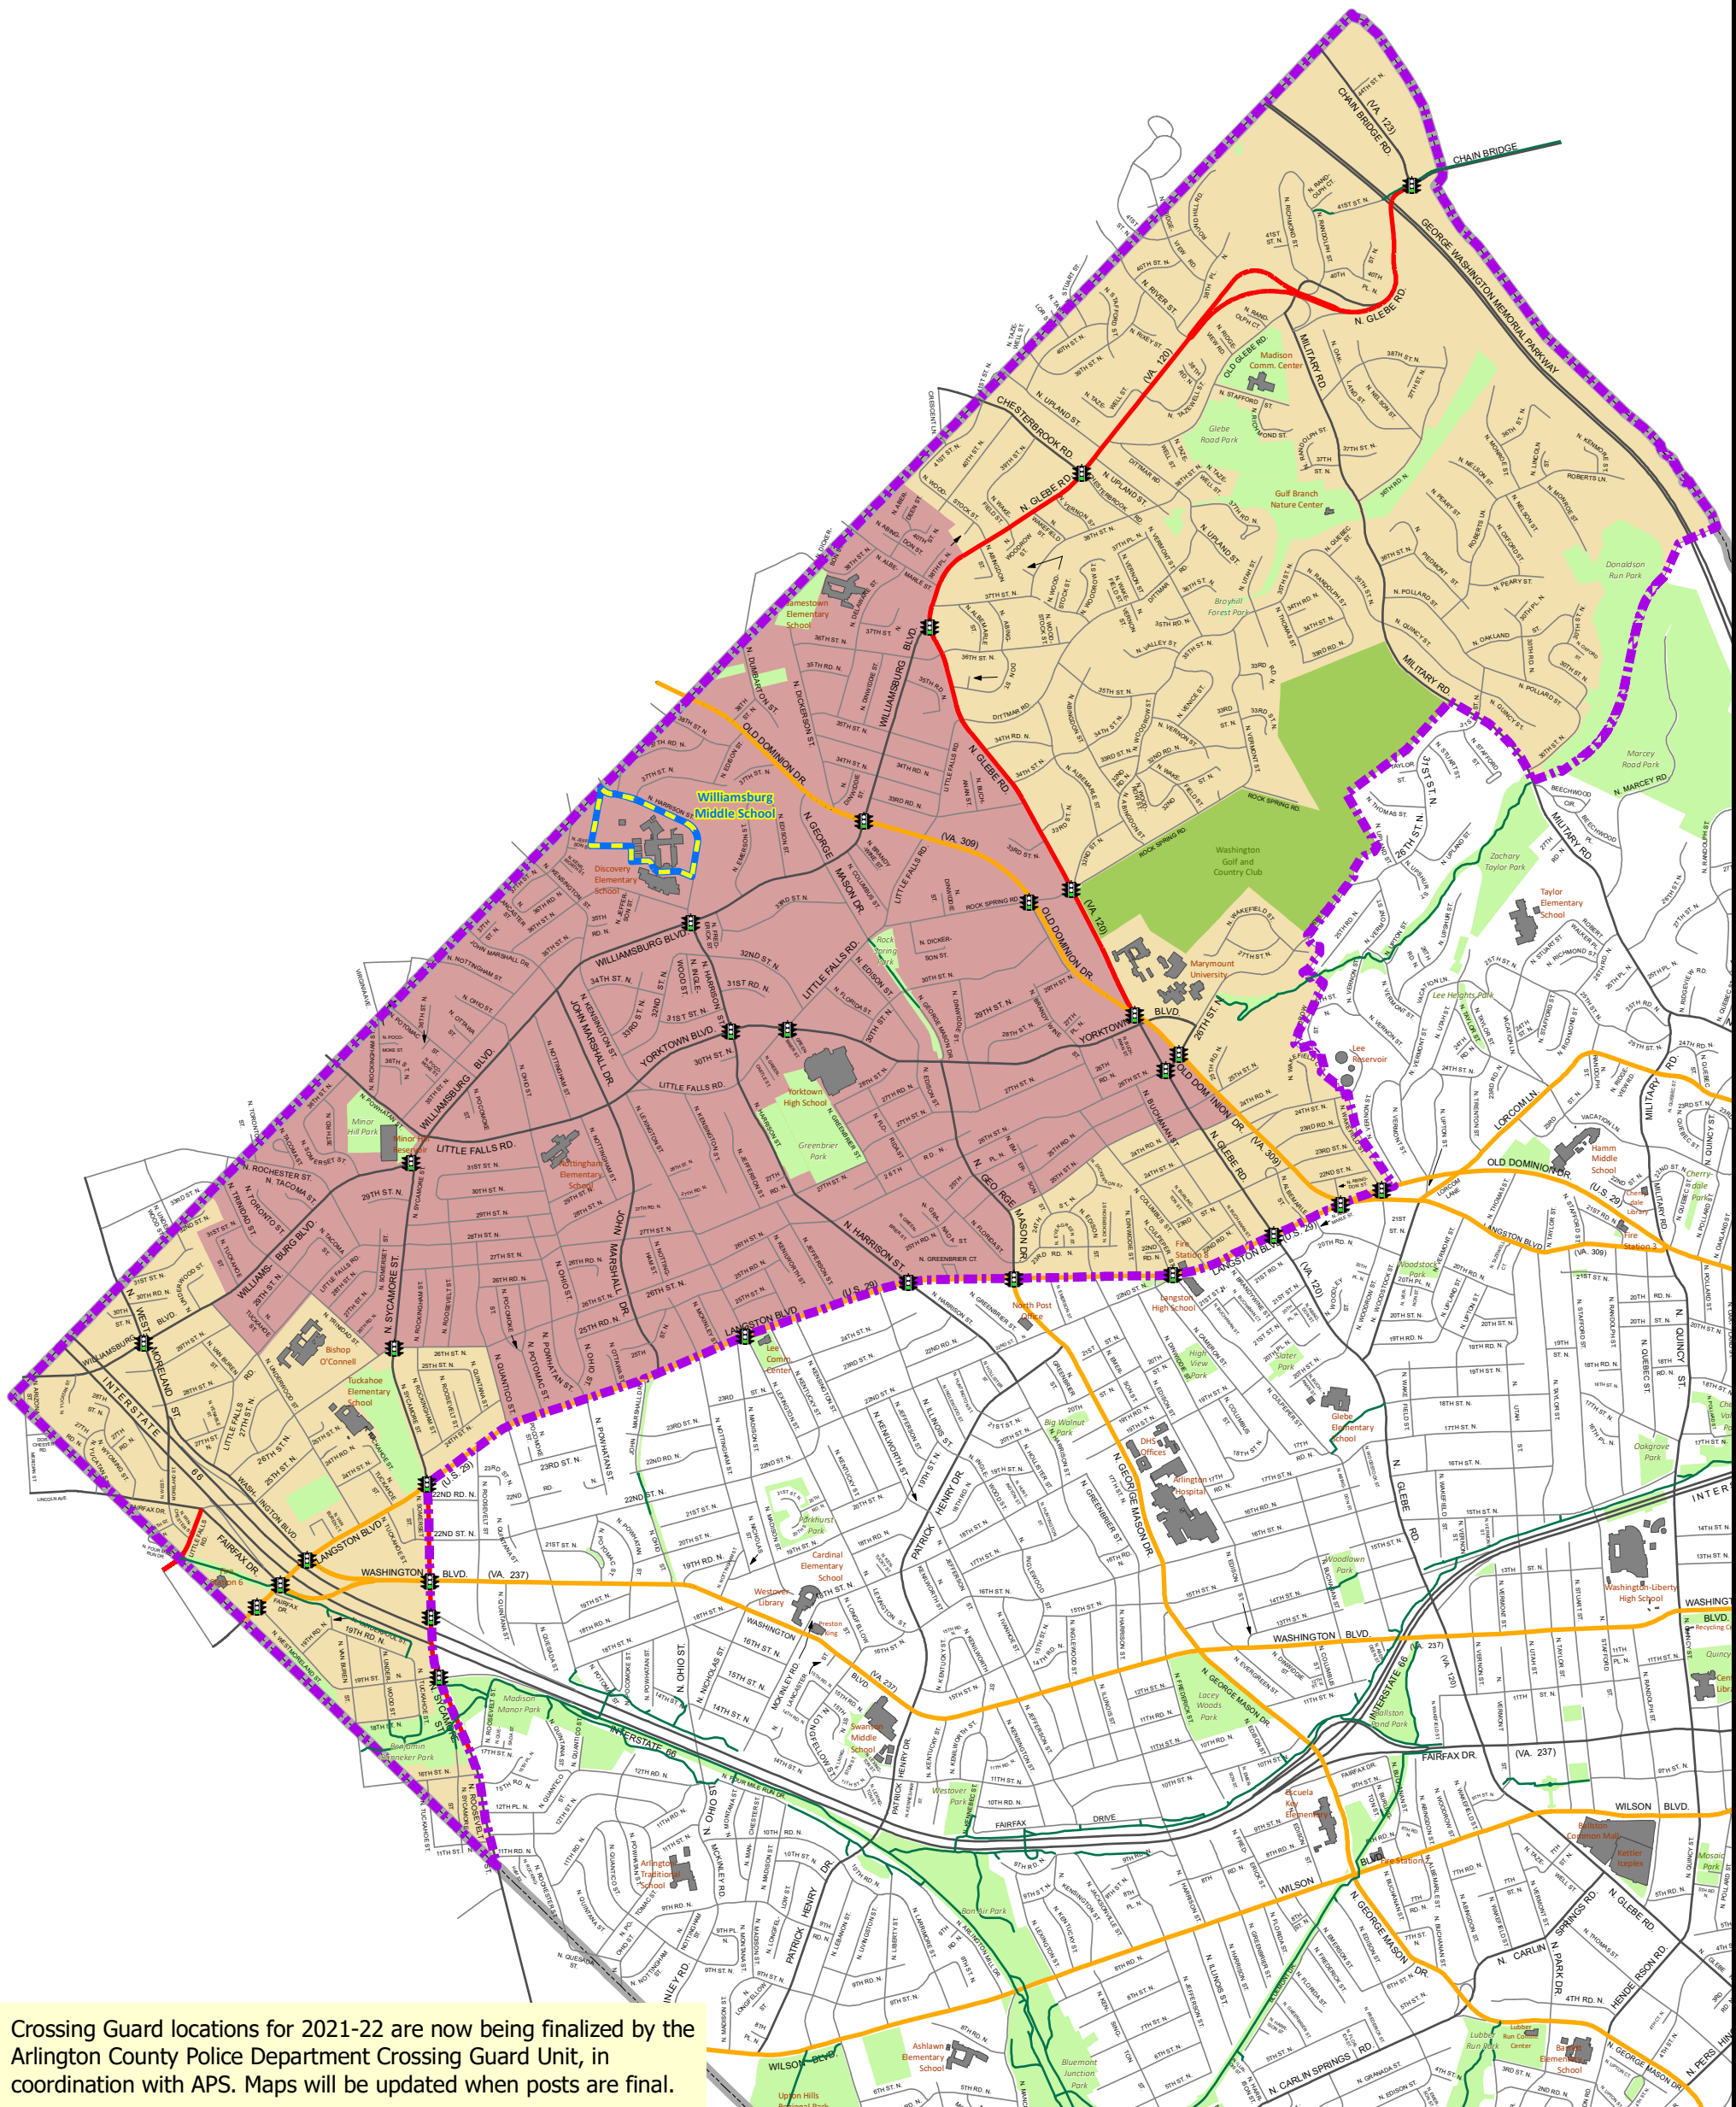

Williamsburg Middle School Bus Eligibility Zone

Crossing Guard locations for 2021-22 are now being finalized by the Arlington County Police Department Crossing Guard Unit, in coordination with APS. Maps will be updated when posts are final.

Transportation Zones

- Bus Eligibility Zone
- No Bus Service

Other Map Features

- Arlington County Boundary
- Attendance Boundary
- Williamsburg

Bus Eligibility Zone Delimiter

- Elementary
- All Grades

Other Map Features

- Off Street Trail
- School Crossing (TBD)
- Signalized Crossing

7/22/2021

Disclaimer: The information contained herein is subject to change.
 S:\Databases\FacilitiesGIS\Transportation\Trans_SY21_22\WZ_Effective_SY21_22\MS_Williamsburg_SY21_22.mxd
 NOTE: All roadway segments are subject to change based on the locations of crossing guards.
 Source: Arlington County GIS Mapping Center, Arlington Public Schools & Transportation Services.