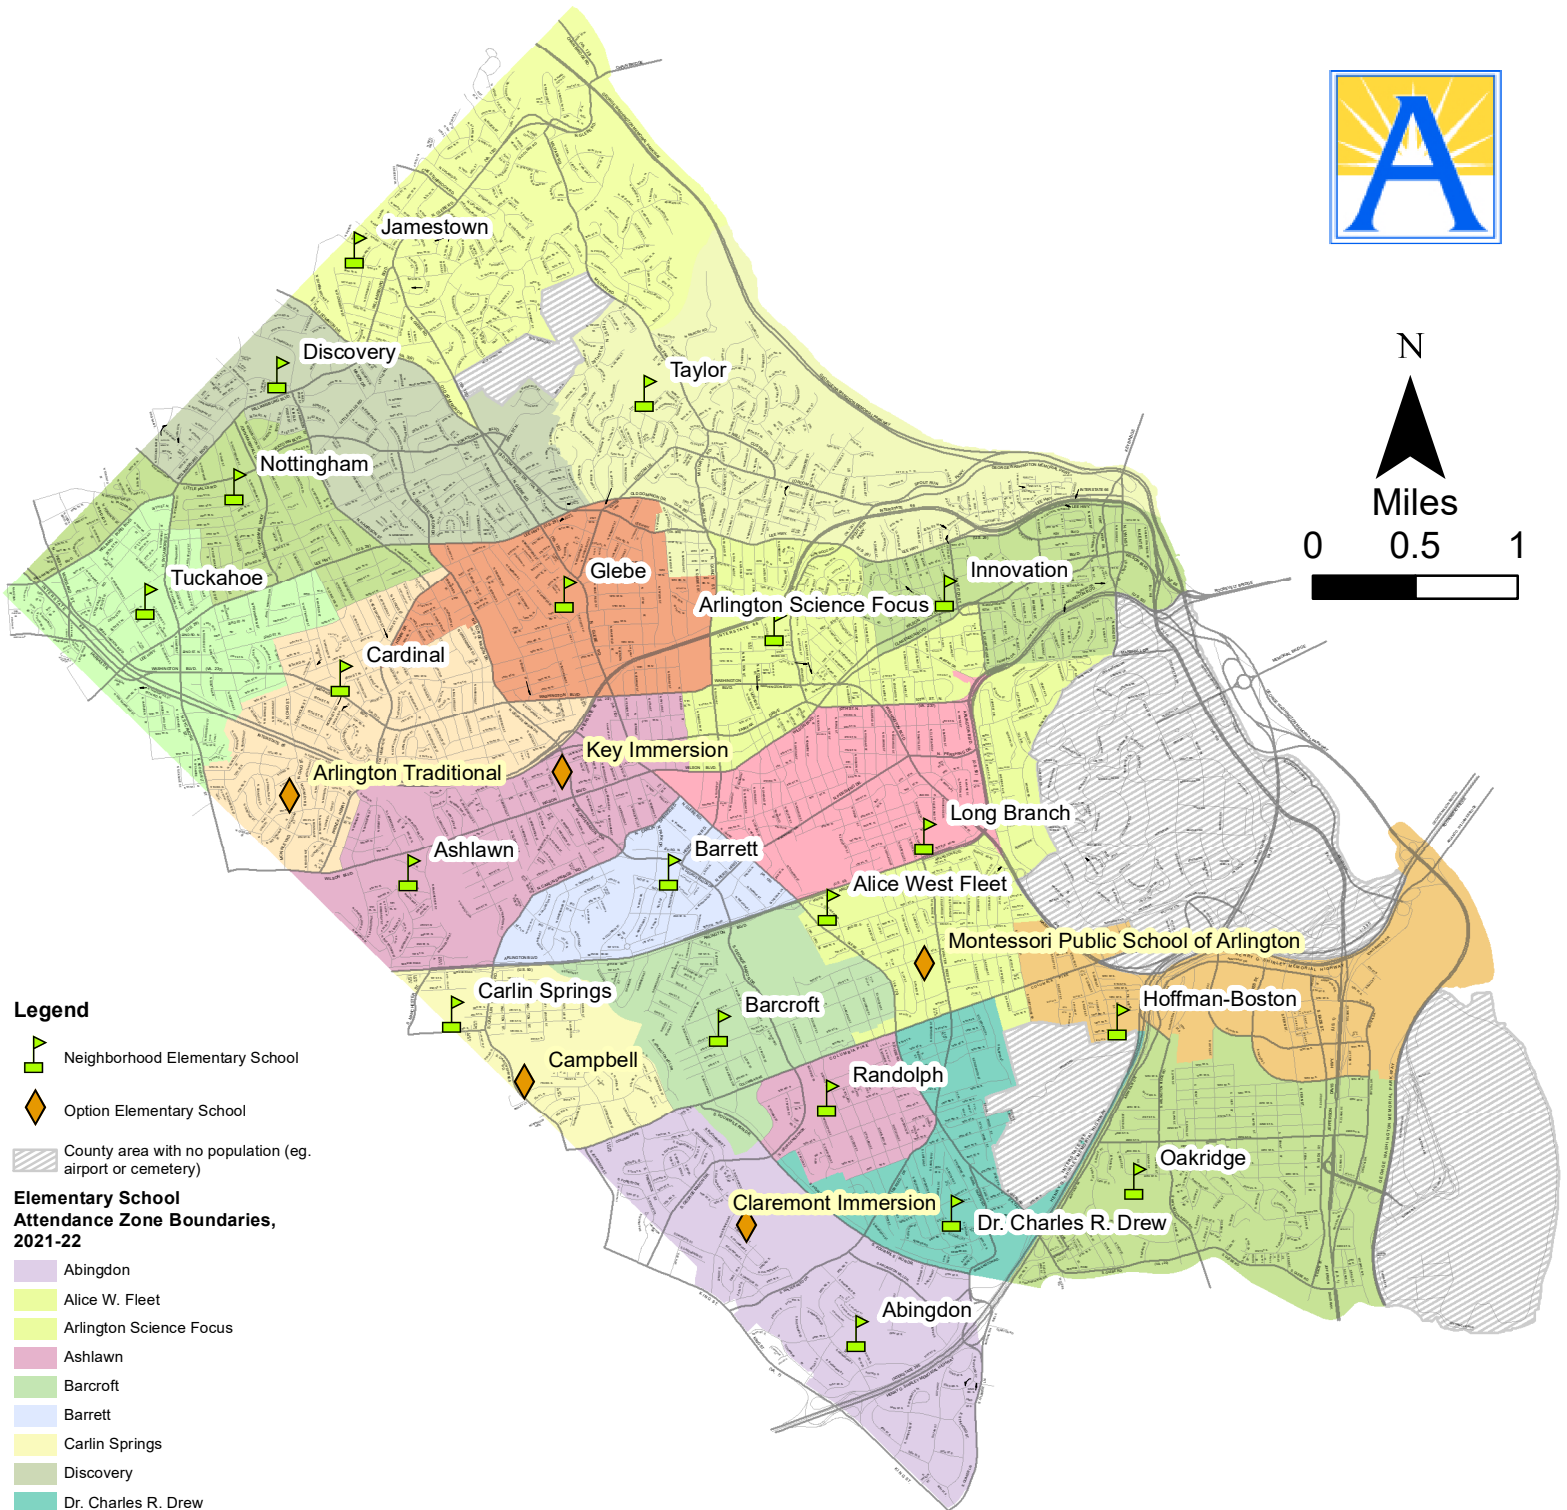

Elementary School Locations and Attendance Zone Boundaries for School Year 2021-22

Legend

- Neighborhood Elementary School
- Option Elementary School
- County area with no population (eg. airport or cemetery)

Elementary School Attendance Zone Boundaries, 2021-22

- Abingdon
- Alice W. Fleet
- Arlington Science Focus
- Ashlawn
- Barcroft
- Barrett
- Carlin Springs
- Discovery
- Dr. Charles R. Drew
- Glebe
- Hoffman-Boston
- Jamestown
- Long Branch
- McKinley at Reed
- New School at Key
- Nottingham
- Oakridge
- Randolph
- Taylor
- Tuckahoe

Please contact the Department of School and Community Relations with any questions at 703-228-6005.

Notes:

- This map reflects the attendance zone boundaries adopted by the School Board on December 3, 2020. For more information, visit: <https://www.apsva.us/engage/fall2020elementaryboundaries/>
- The Dept. of School and Community Relations is leading community processes (Dec 2020-Jun 2021) for naming/renaming the Key Immersion program in its new location. For more information, visit: <https://www.apsva.us/engage/school-naming-renaming-processes-for-2021/>