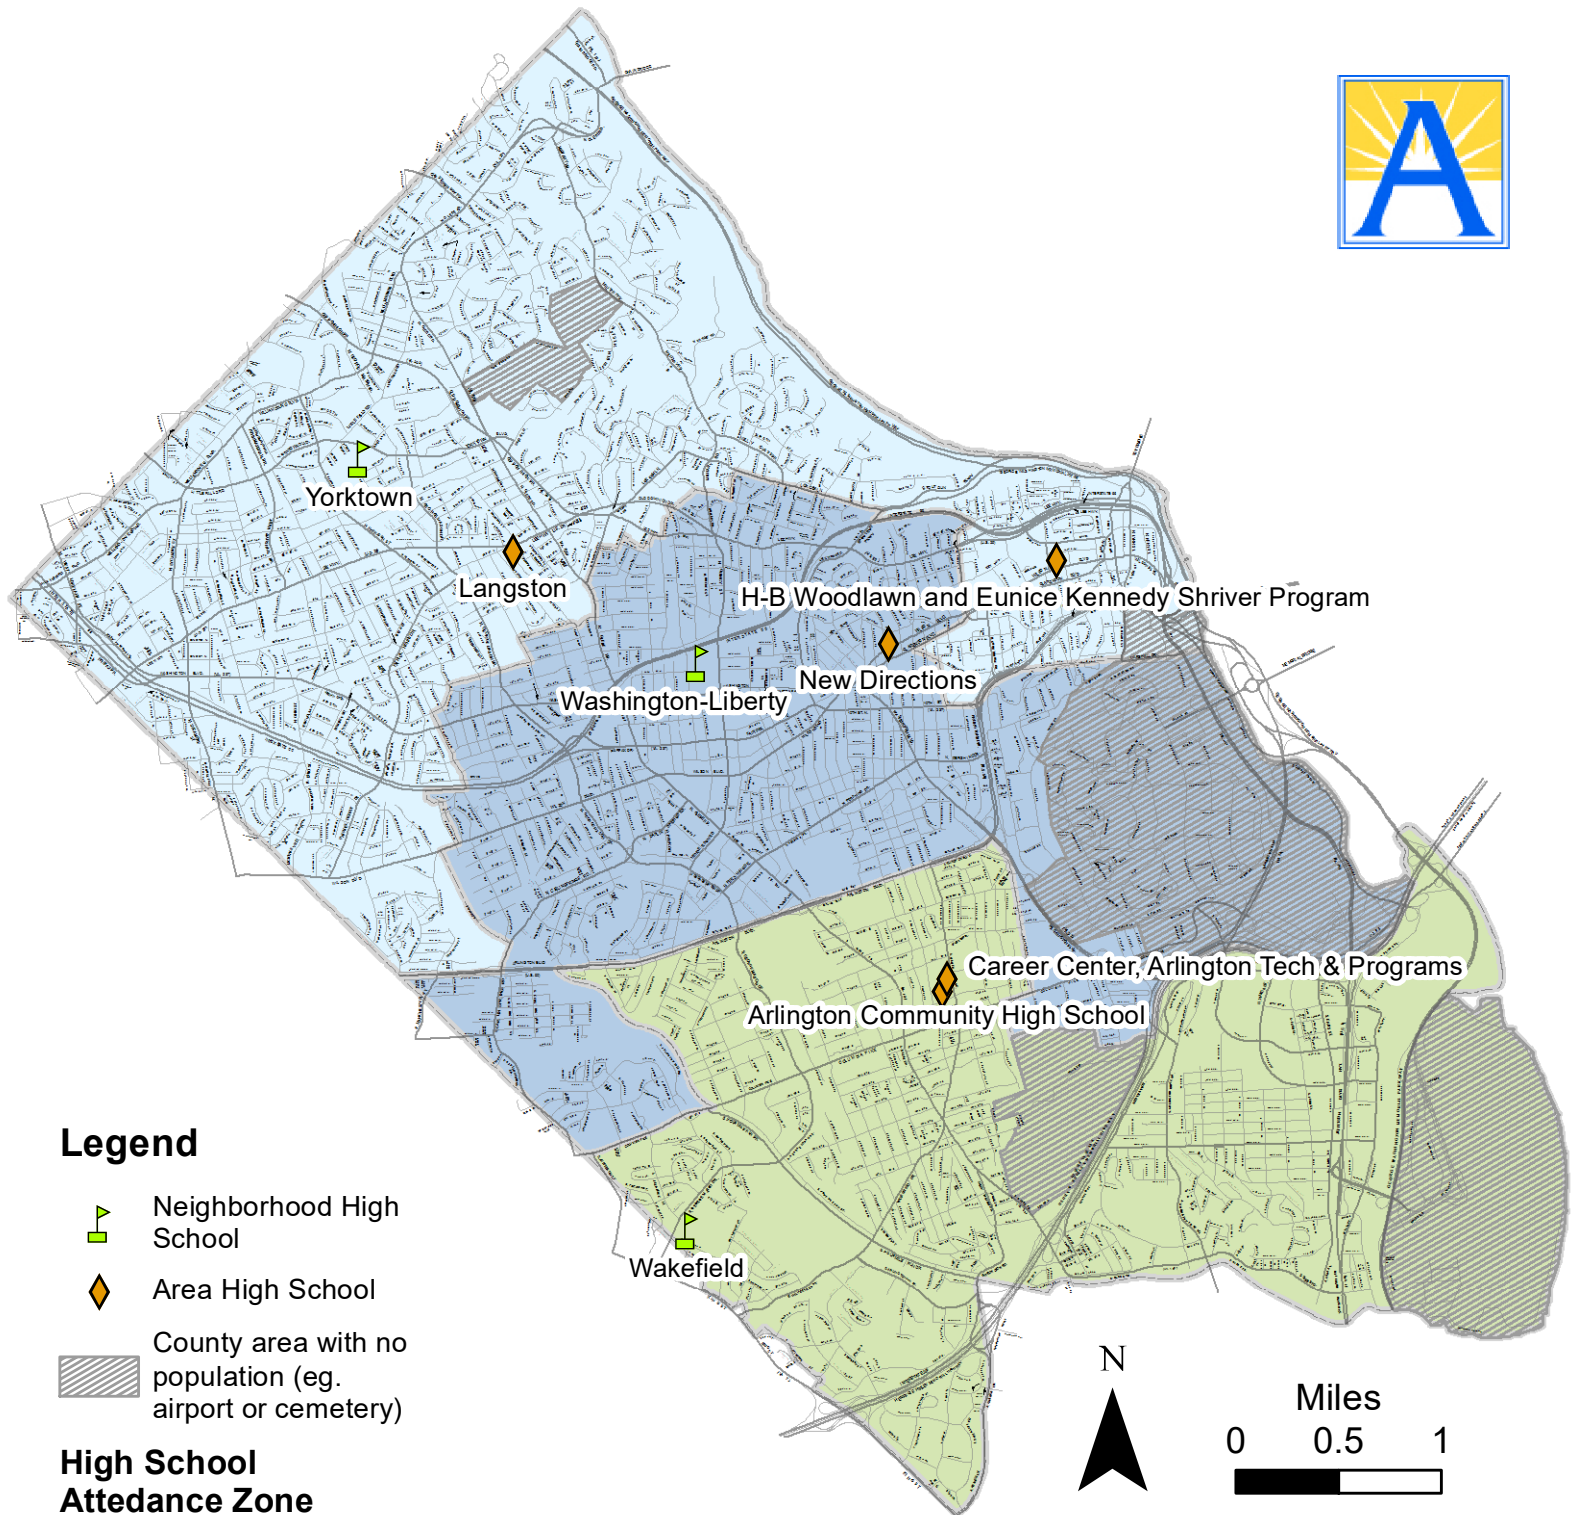

# High School Locations and Attendance Zone Boundaries for School Year 2022-23

## Legend

-  Neighborhood High School
-  Area High School
-  County area with no population (eg. airport or cemetery)

## High School Attendance Zone Boundaries, 2022-23

-  Wakefield
-  Washington-Liberty
-  Yorktown

Please contact the Department of School and Community Relations with any questions at 703-228-6005.