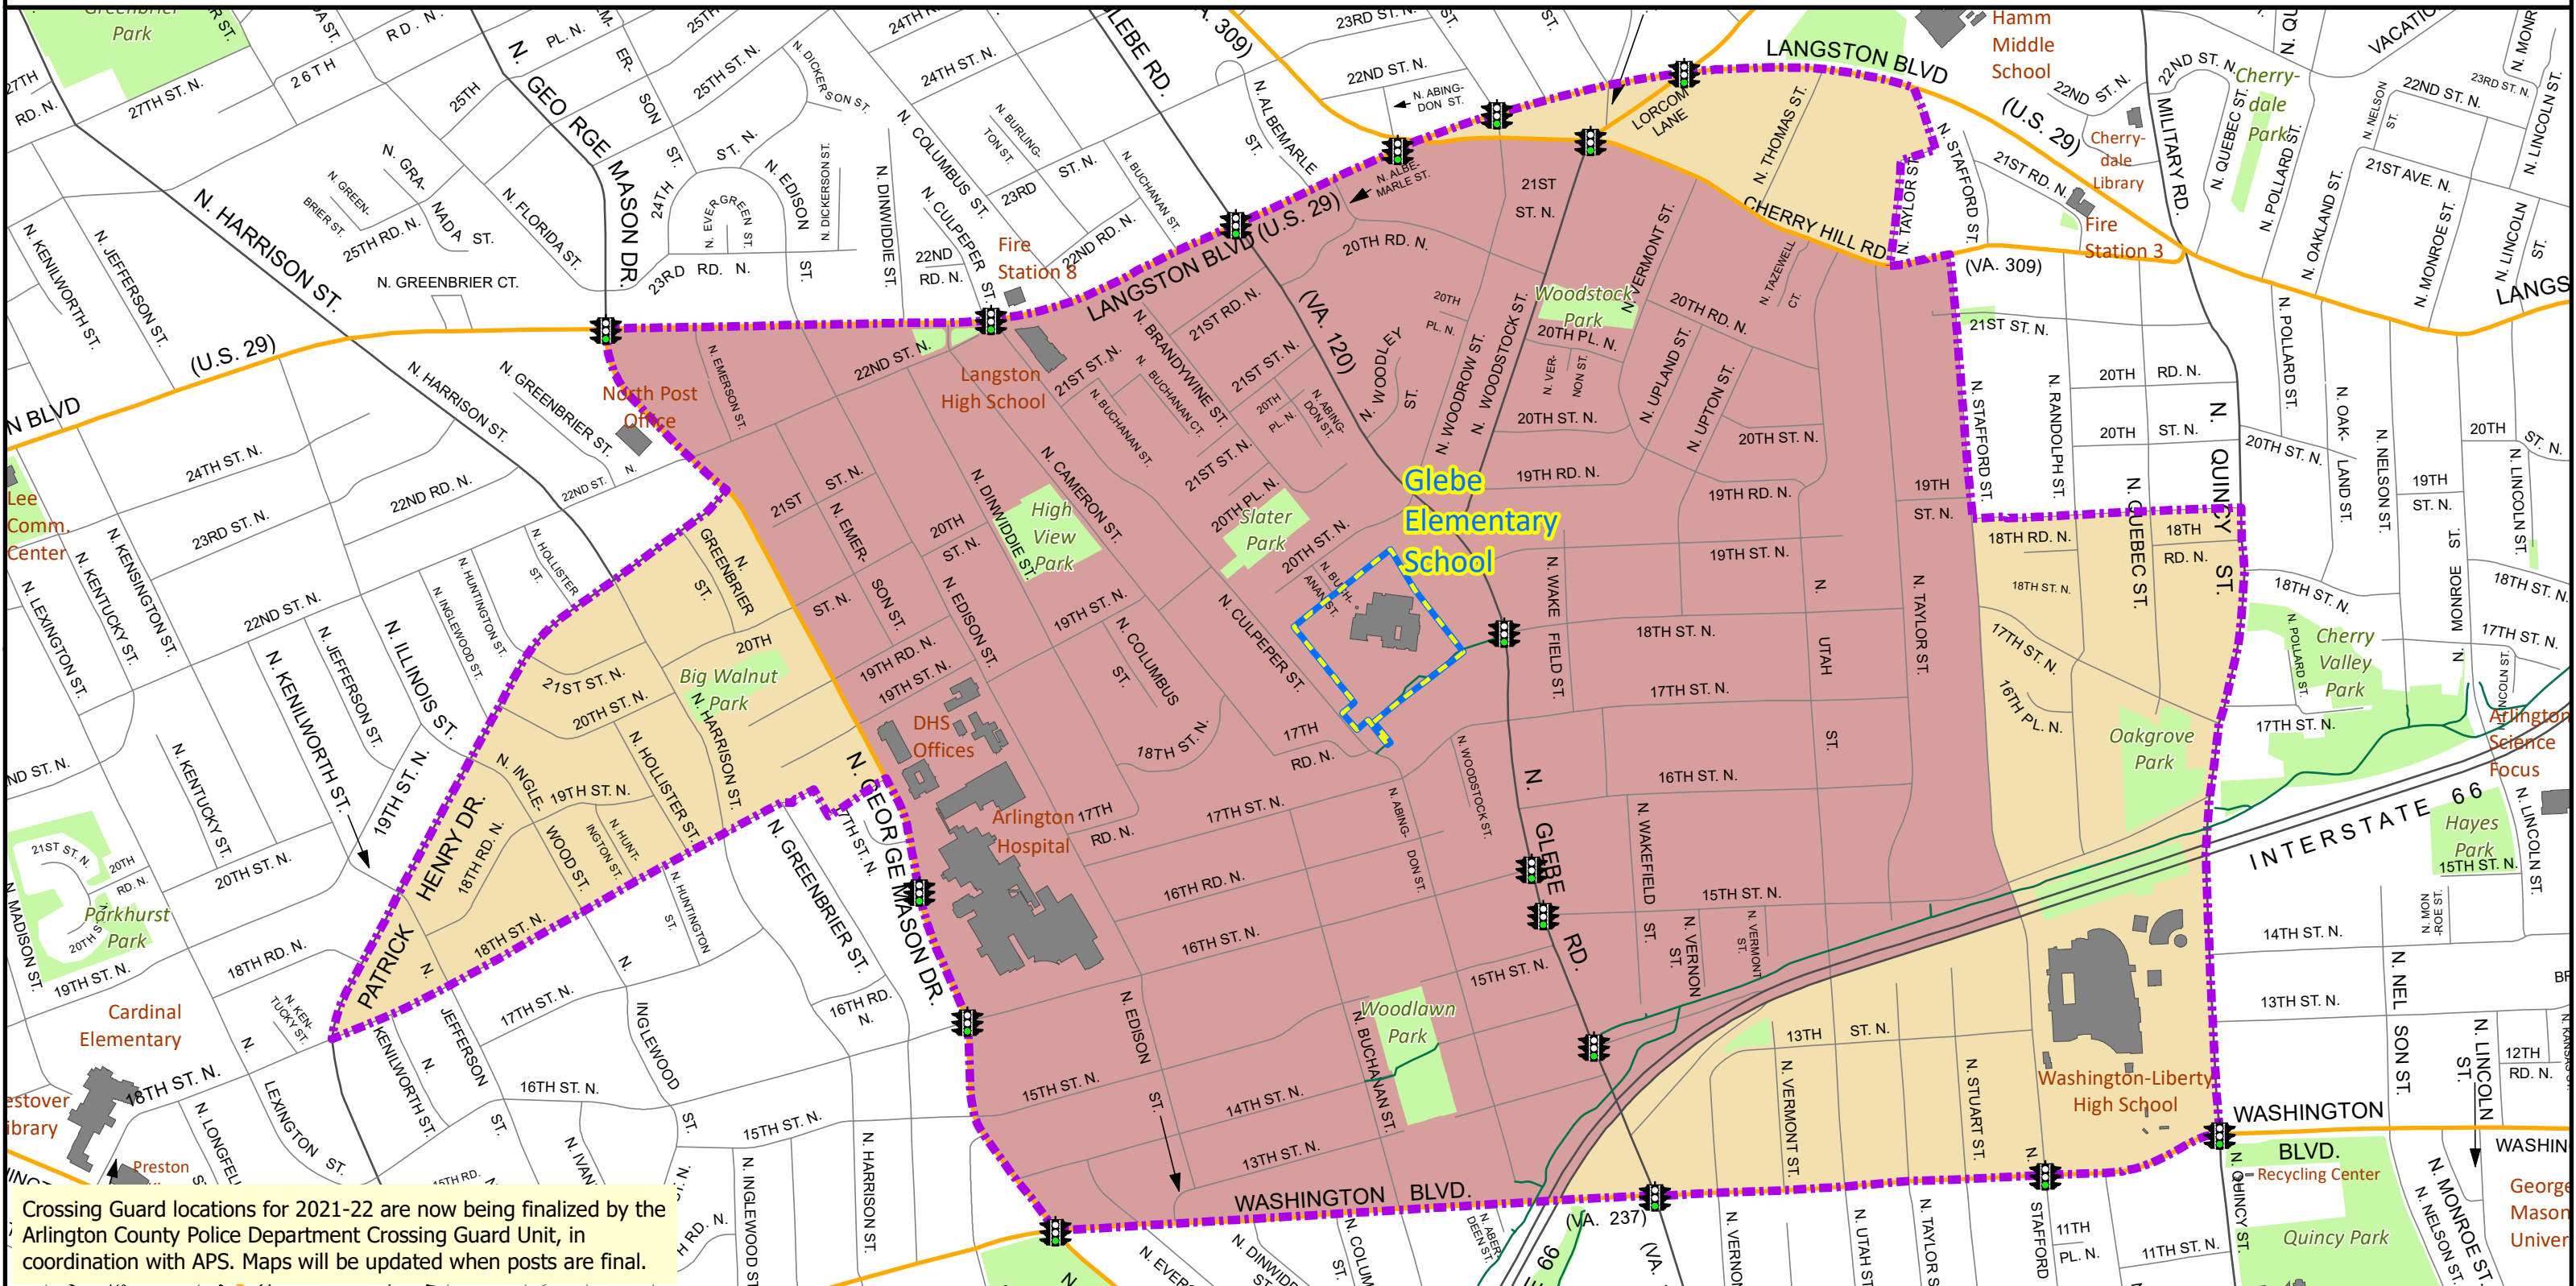

Glebe Elementary School Bus Eligibility Zone

Crossing Guard locations for 2021-22 are now being finalized by the Arlington County Police Department Crossing Guard Unit, in coordination with APS. Maps will be updated when posts are final.

Transportation Zones

- Bus Eligibility Zone
- No Bus Service

Other Map Features

- Arlington County Boundary
- Attendance Boundary
- Glebe

Bus Eligibility Zone Delimiter

- Elementary
- All Grades

Other Map Features

- Off Street Trail
- School Crossing (TBD)
- Signalized Crossing

Disclaimer: The information contained herein is subject to change.
 S:\Databases\FacilitiesGIS\Transportation\Trans_SY21_22\WZ_Effective_SY21_22\ES_Glebe_SY21_22_Update1.mxd
 NOTE: All roadway segments are subject to change based on the locations of crossing guards.
 Source: Arlington County GIS Mapping Center, Arlington Public Schools & Transportation Services.