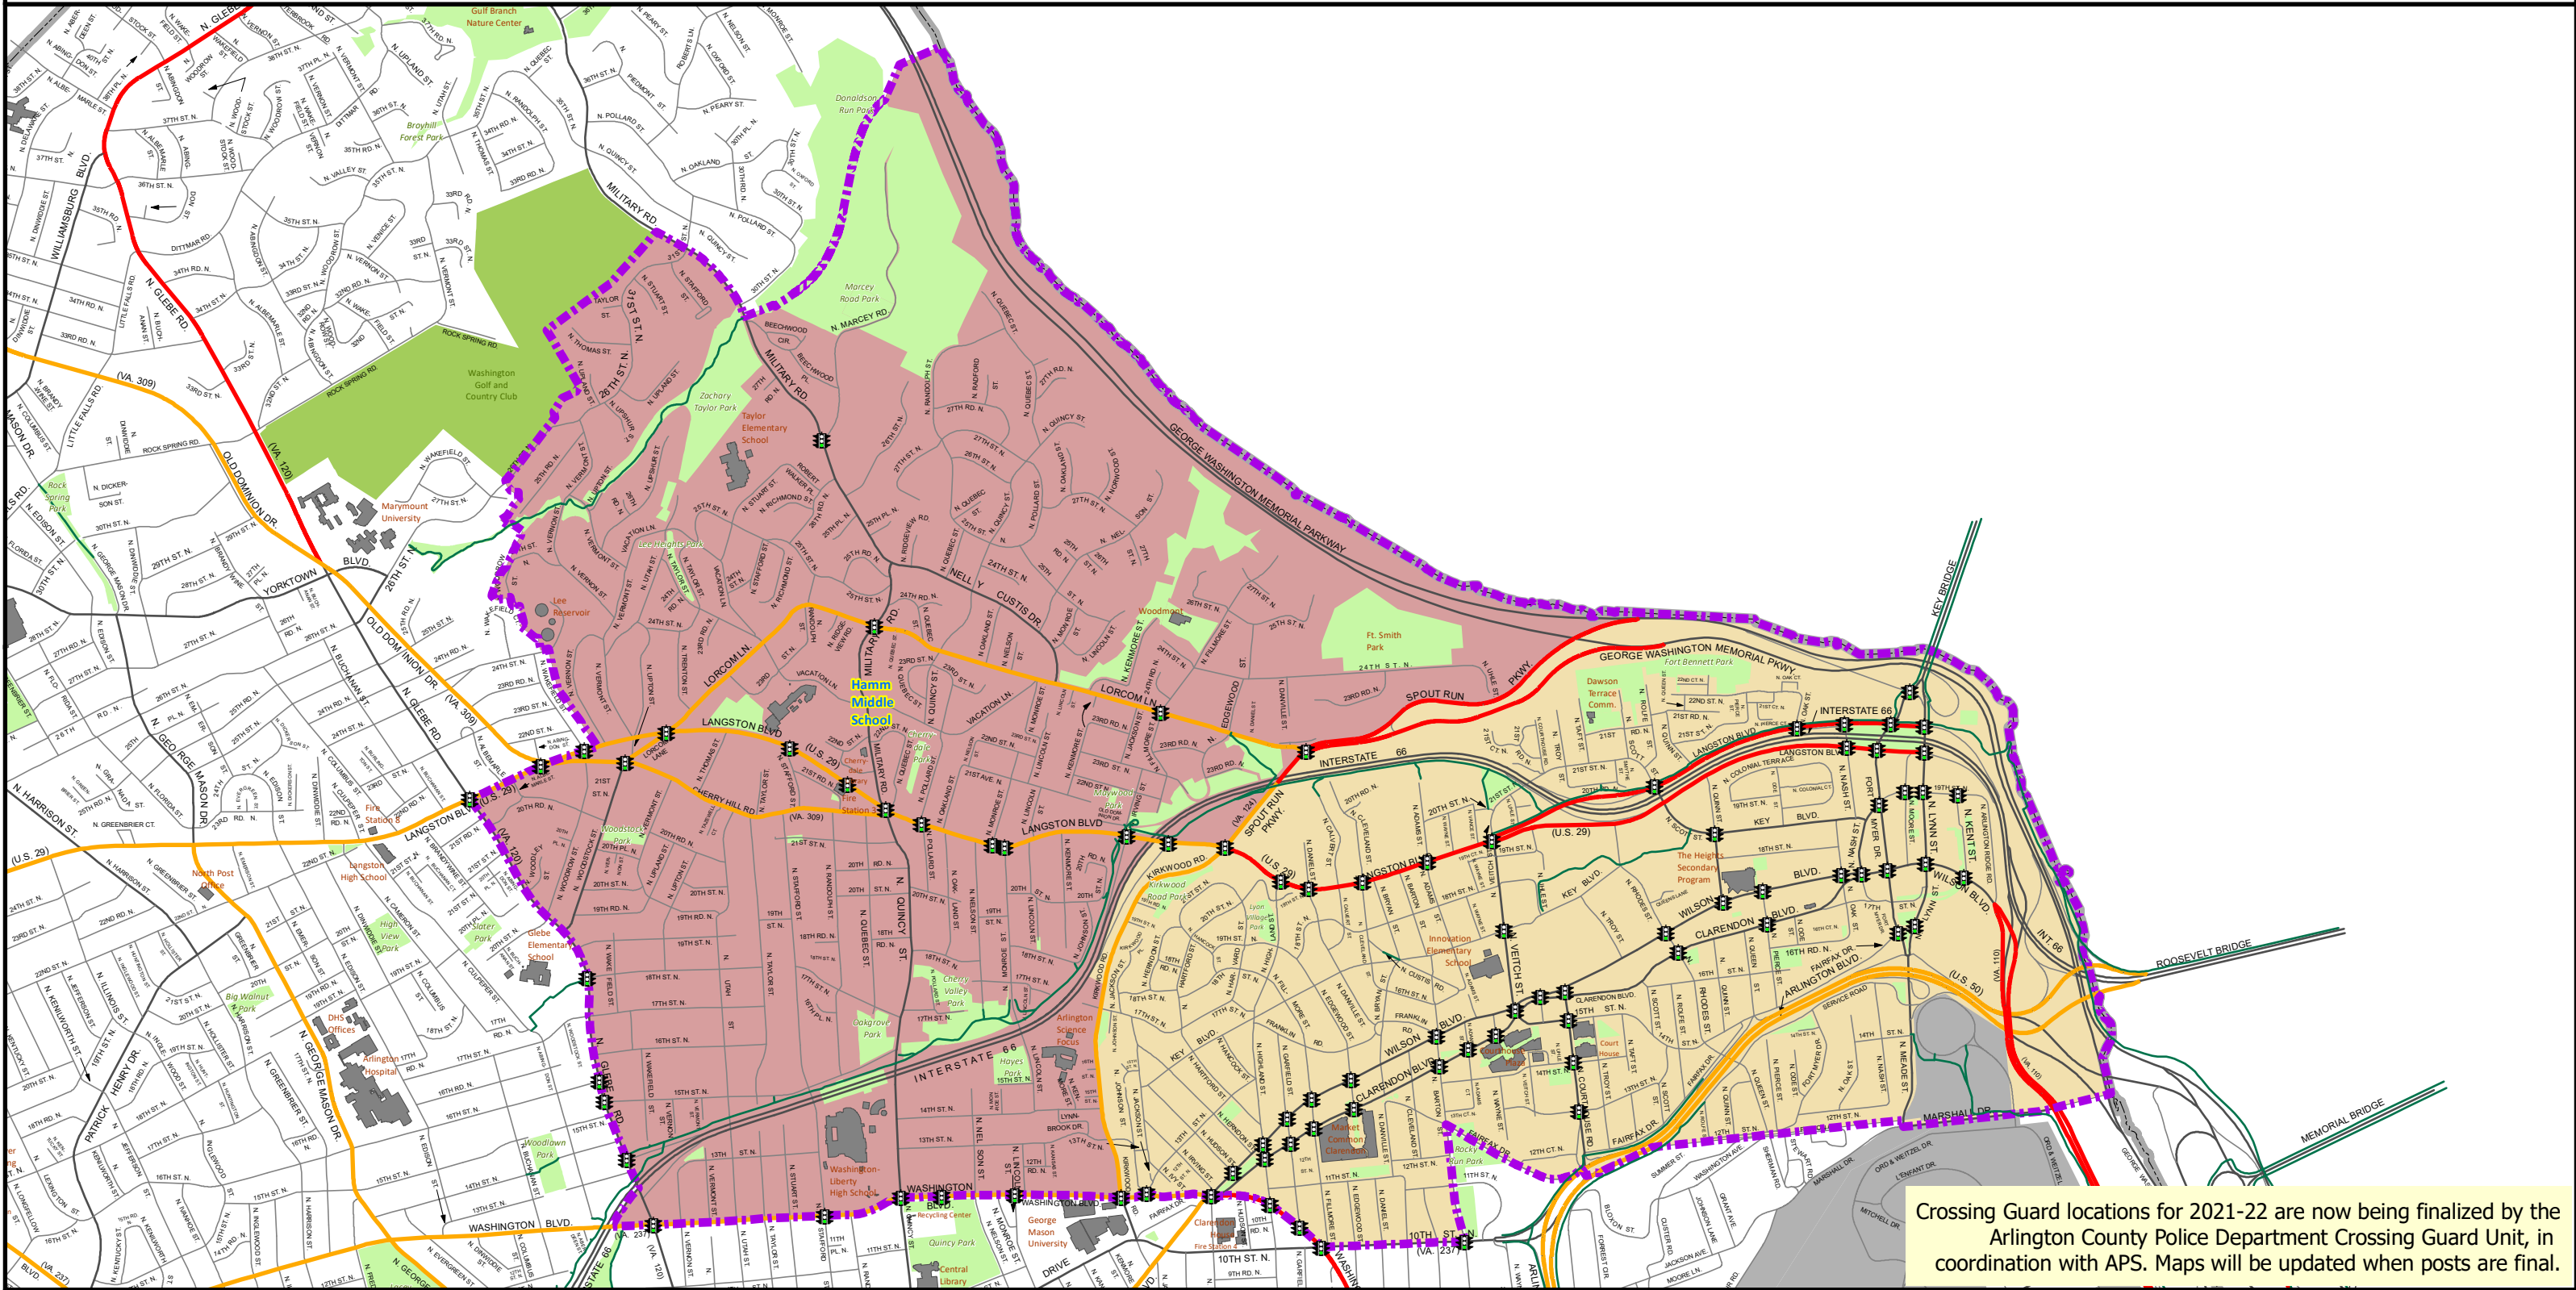

Dorothy Hamm Middle School Bus Eligibility Zone

Crossing Guard locations for 2021-22 are now being finalized by the Arlington County Police Department Crossing Guard Unit, in coordination with APS. Maps will be updated when posts are final.

Transportation Zones

- Bus Eligibility Zone
- No Bus Service

Other Map Features

- Arlington County Boundary
- Attendance Boundary
- Hamm

Bus Eligibility Zone Delimiter

- Elementary
- All Grades

Other Map Features

- Off Street Trail
- School Crossing (TBD)
- Signalized Crossing

4/26/2022

Disclaimer: The information contained herein is subject to change.
 S:\Databases\FacilitiesGIS\Transportation\Trans_Sy21_22\WZ_Effective_Sy21_22\MS_Hamm_Sy21_22_Update1.mxd
 NOTE: All roadway segments are subject to change based on the locations of crossing guards.
 Source: Arlington County GIS Mapping Center, Arlington Public Schools & Transportation Services.