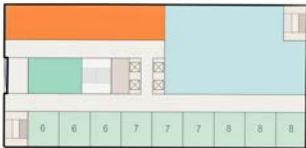

New Middle School at Wilson Site

New Middle School
up to 1300 seats

New Middle School at Wilson Site

**New Middle School
up to 1300 seats**

New Middle School at Wilson Site

New Middle School
up to 1300 seats