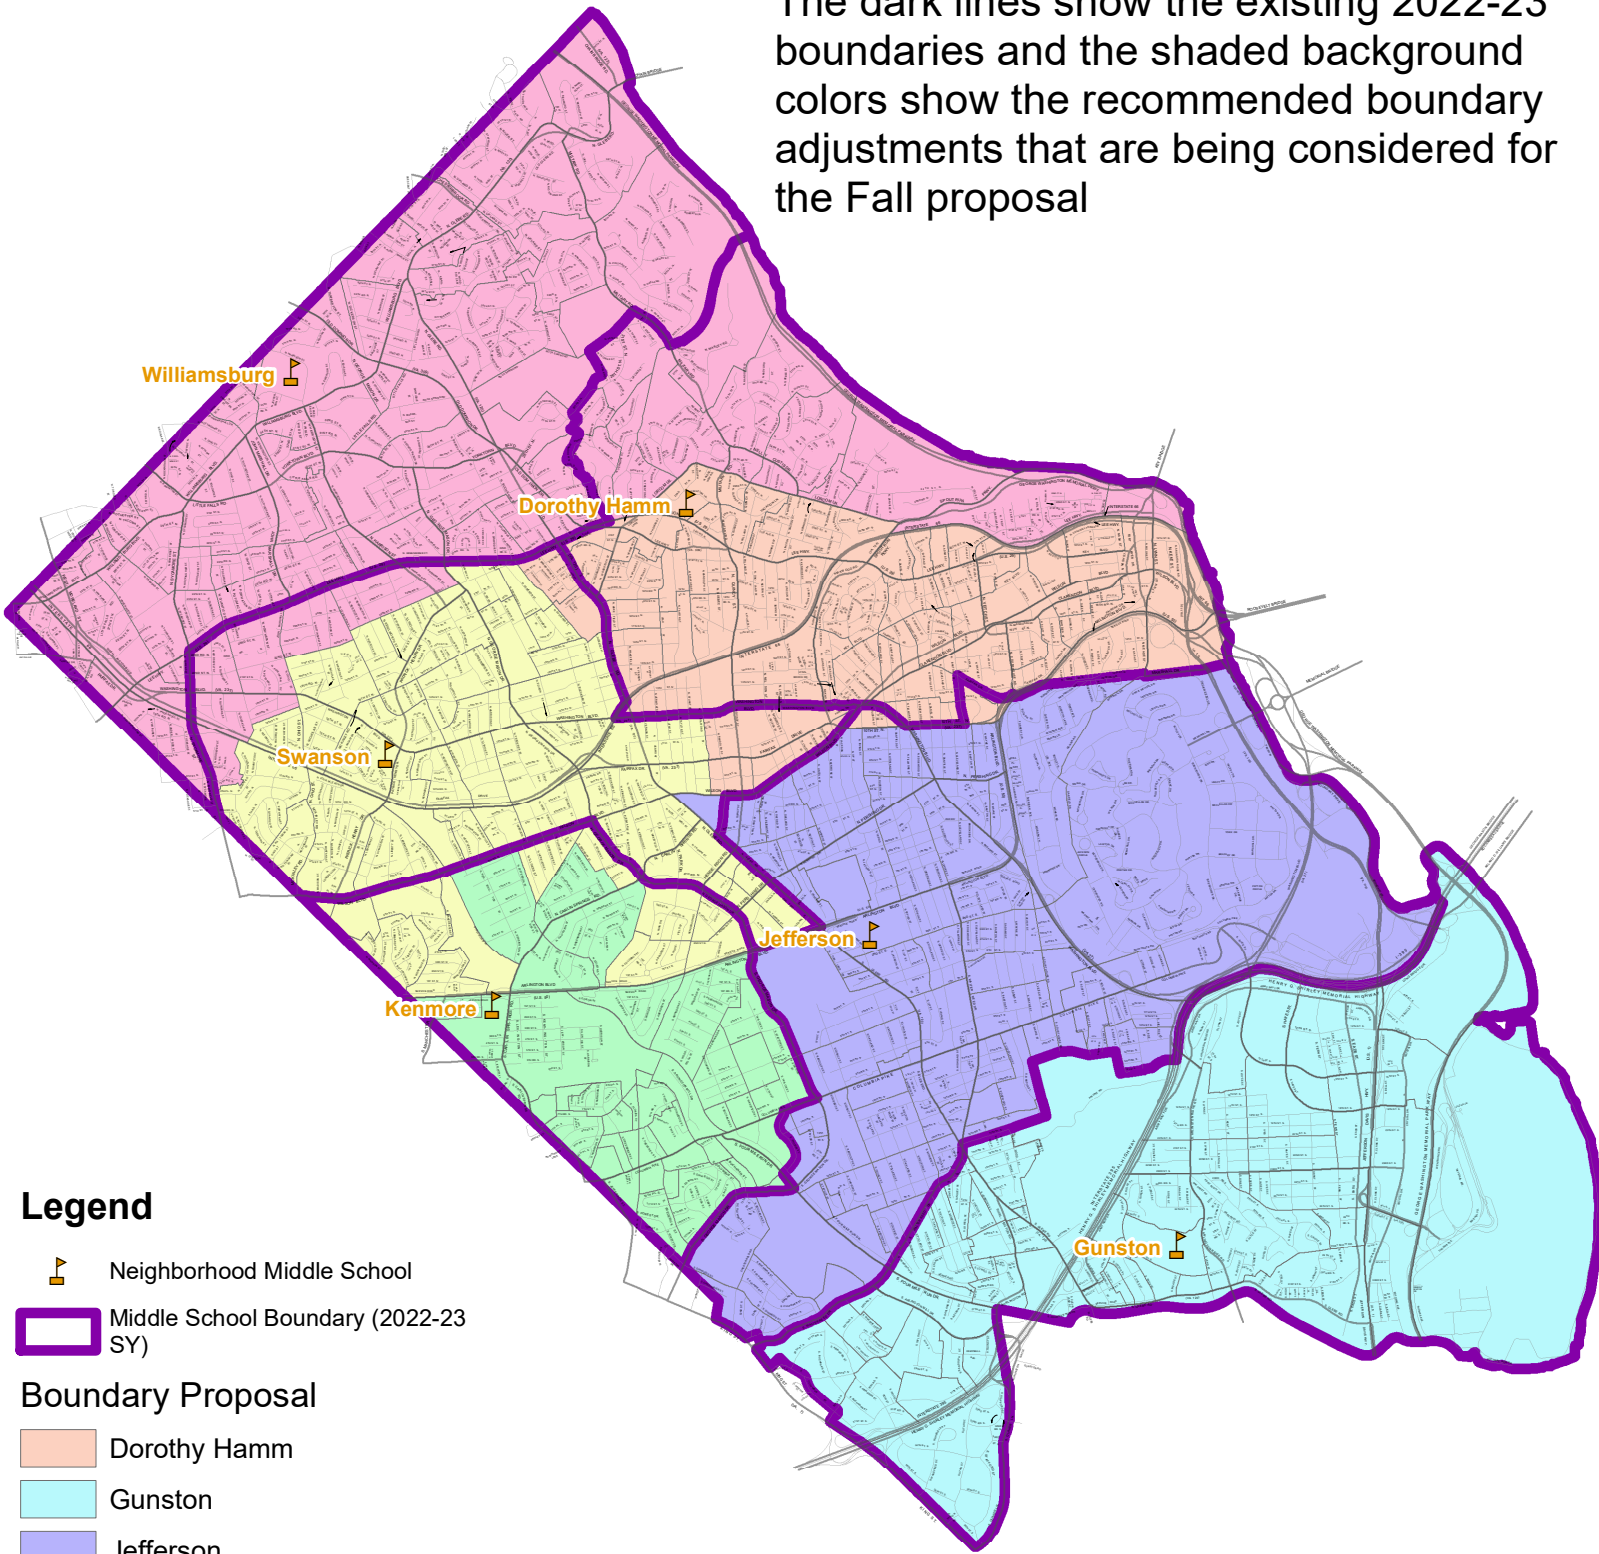

Draft for illustration purposes only:
Boundary change and MS Immersion
program moves from
Gunston to Kenmore

The dark lines show the existing 2022-23
boundaries and the shaded background
colors show the recommended boundary
adjustments that are being considered for
the Fall proposal

Legend

 Neighborhood Middle School

 Middle School Boundary (2022-23 SY)

Boundary Proposal

 Dorothy Hamm

 Gunston

 Jefferson

 Kenmore

 Swanson

 Williamsburg