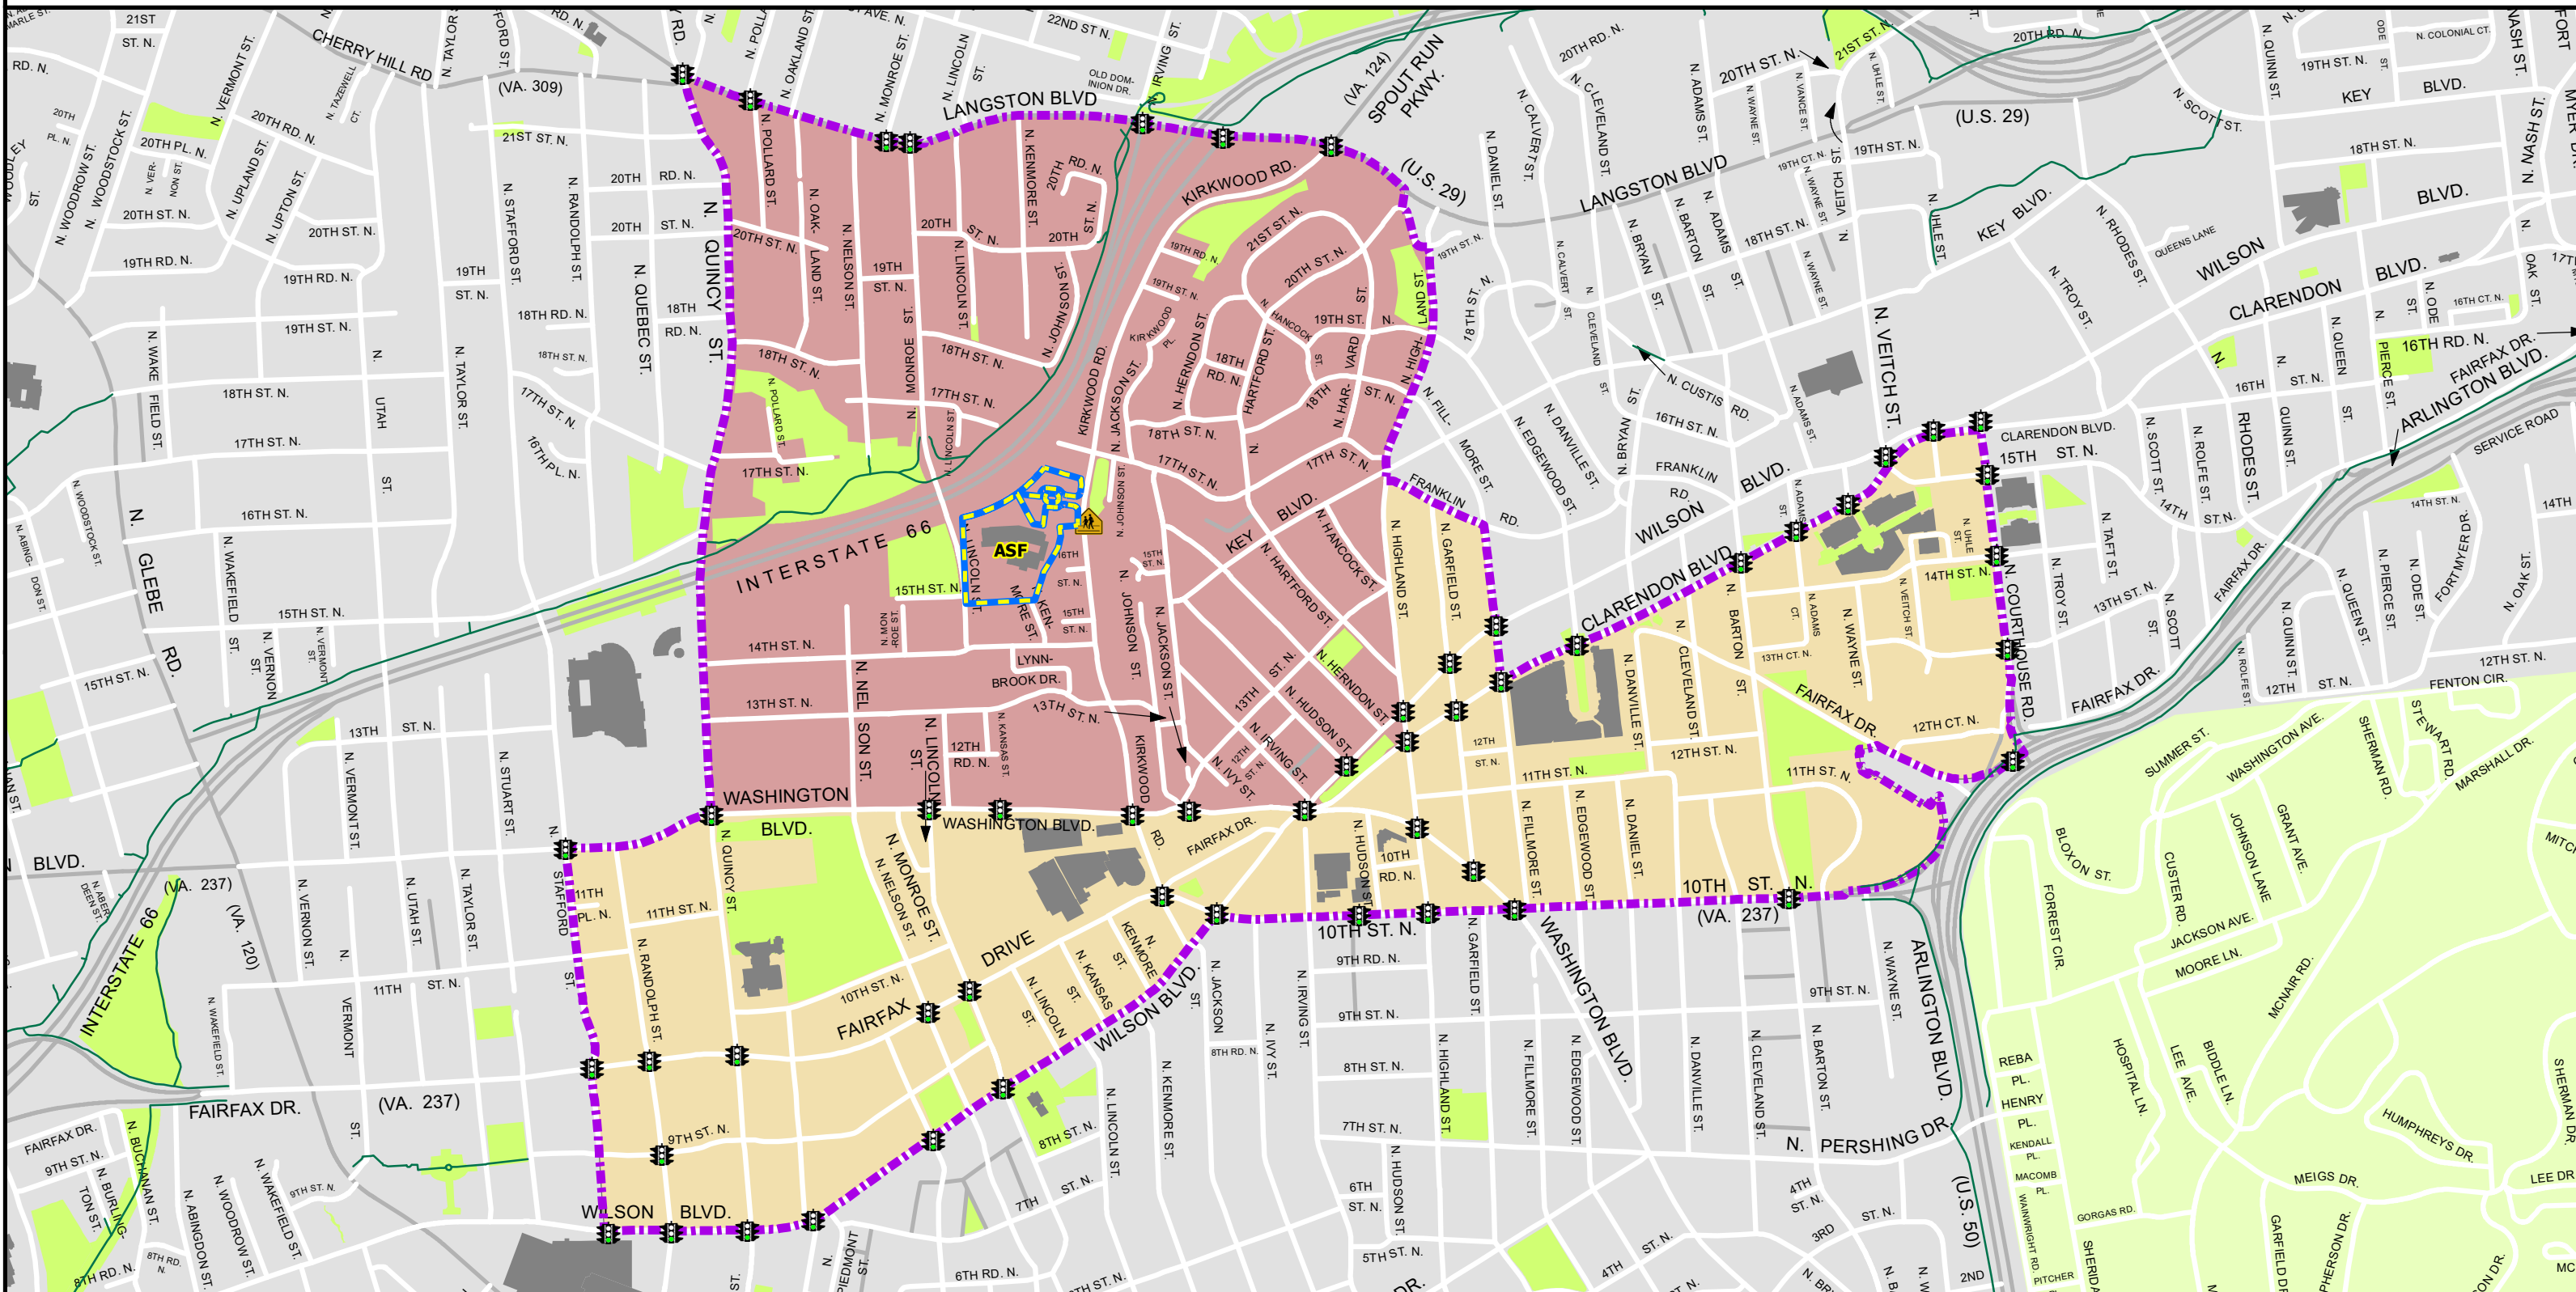

Arlington Science Focus Bus Eligibility Zone

- Transportation Zones**
- Bus Eligibility Zone
 - No Bus Service
- Other Map Features**
- Attendance Boundary
 - Arlington Science Focus
- Other Map Features**
- Off Street Trail
 - School Crossing
 - Signalized Crossing

8/23/2023

Disclaimer: The information contained herein is subject to change.
 S:\Databases\FacilitiesGIS\Transportation\Trans_SY23_24\WZ_Effective_SY23_24\ES_ASF_SY23_24.mxd
 Source: Arlington County GIS Mapping Center, Arlington Public Schools & Transportation Services.