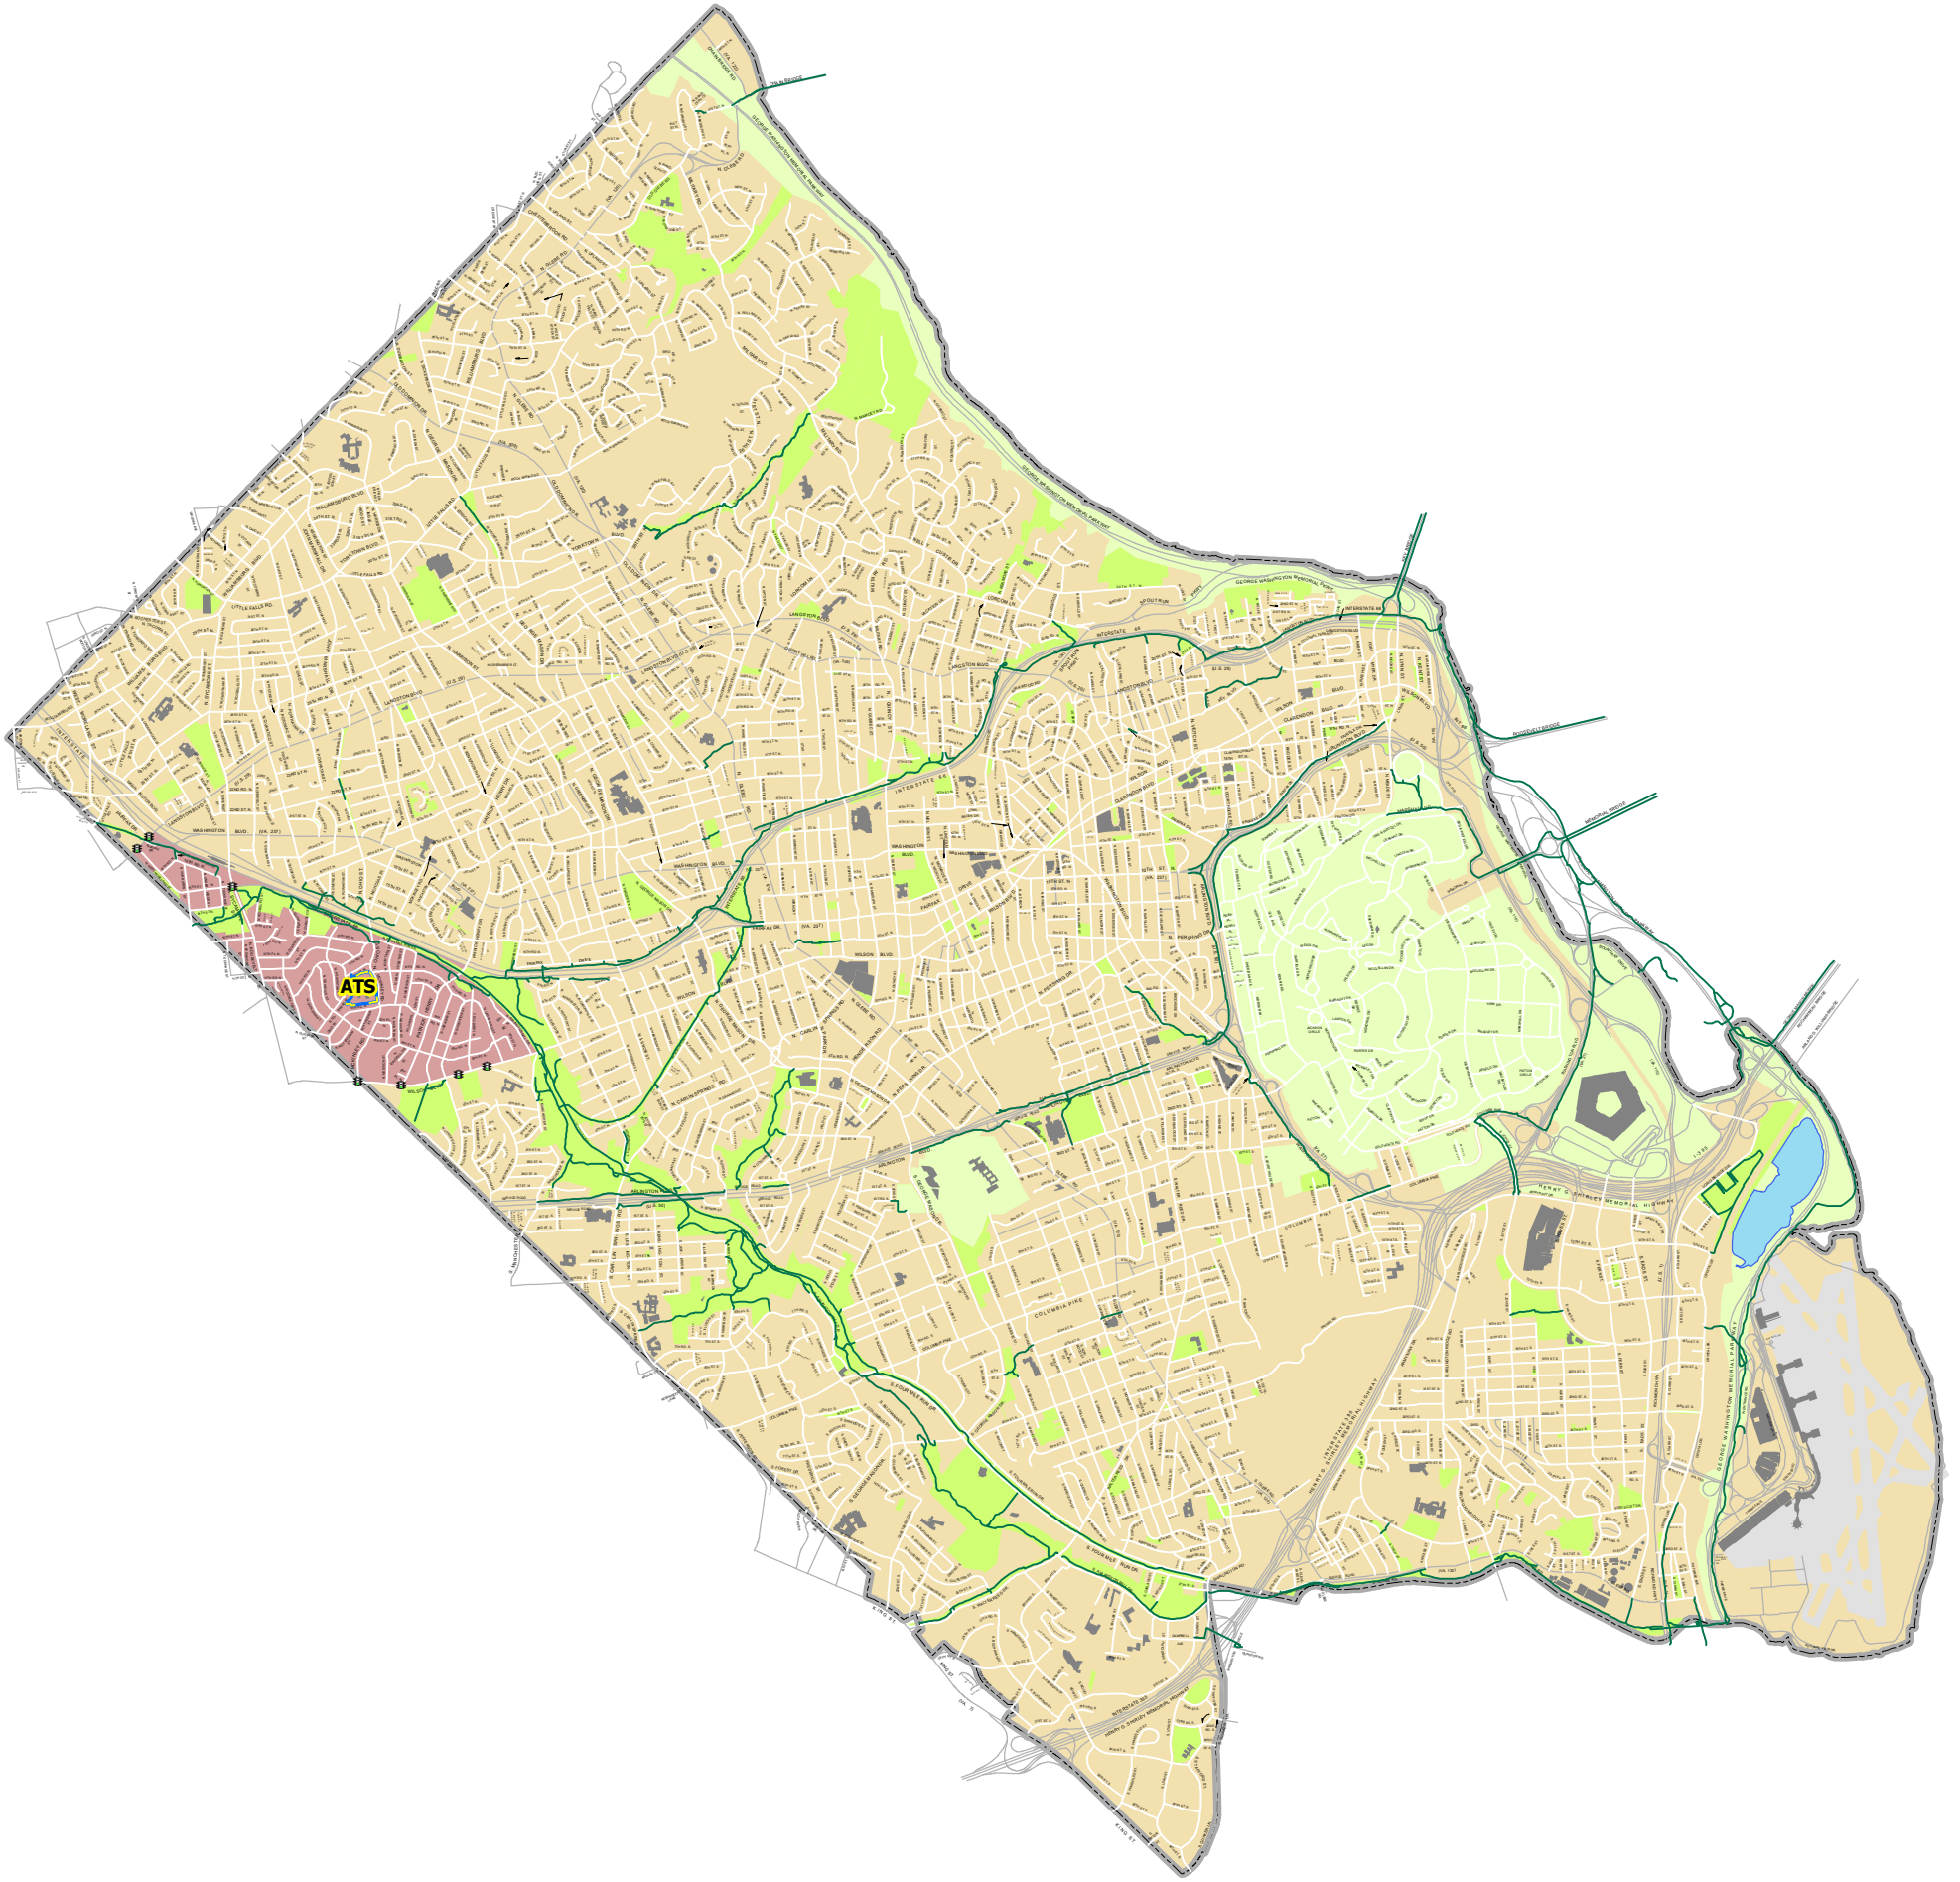

# Arlington Traditional (ATS) Bus Eligibility Zone

## Transportation Zones

- Bus Eligibility Zone
- No Bus Service

## Other Map Features

- Arlington County Boundary
- APS

## Other Map Features

- Off Street Trail
- School Crossing (None)
- Signalized Crossing

8/23/2023

Disclaimer: The information contained herein is subject to change.  
 S:\Databases\FacilitiesGIS\Transportation\Trans\_SY23\_24\WZ\_Effective\_SY23\_24\ES\_ATS\_SY23\_24.mxd  
 Source: Arlington County GIS Mapping Center, Arlington Public Schools & Transportation Services.