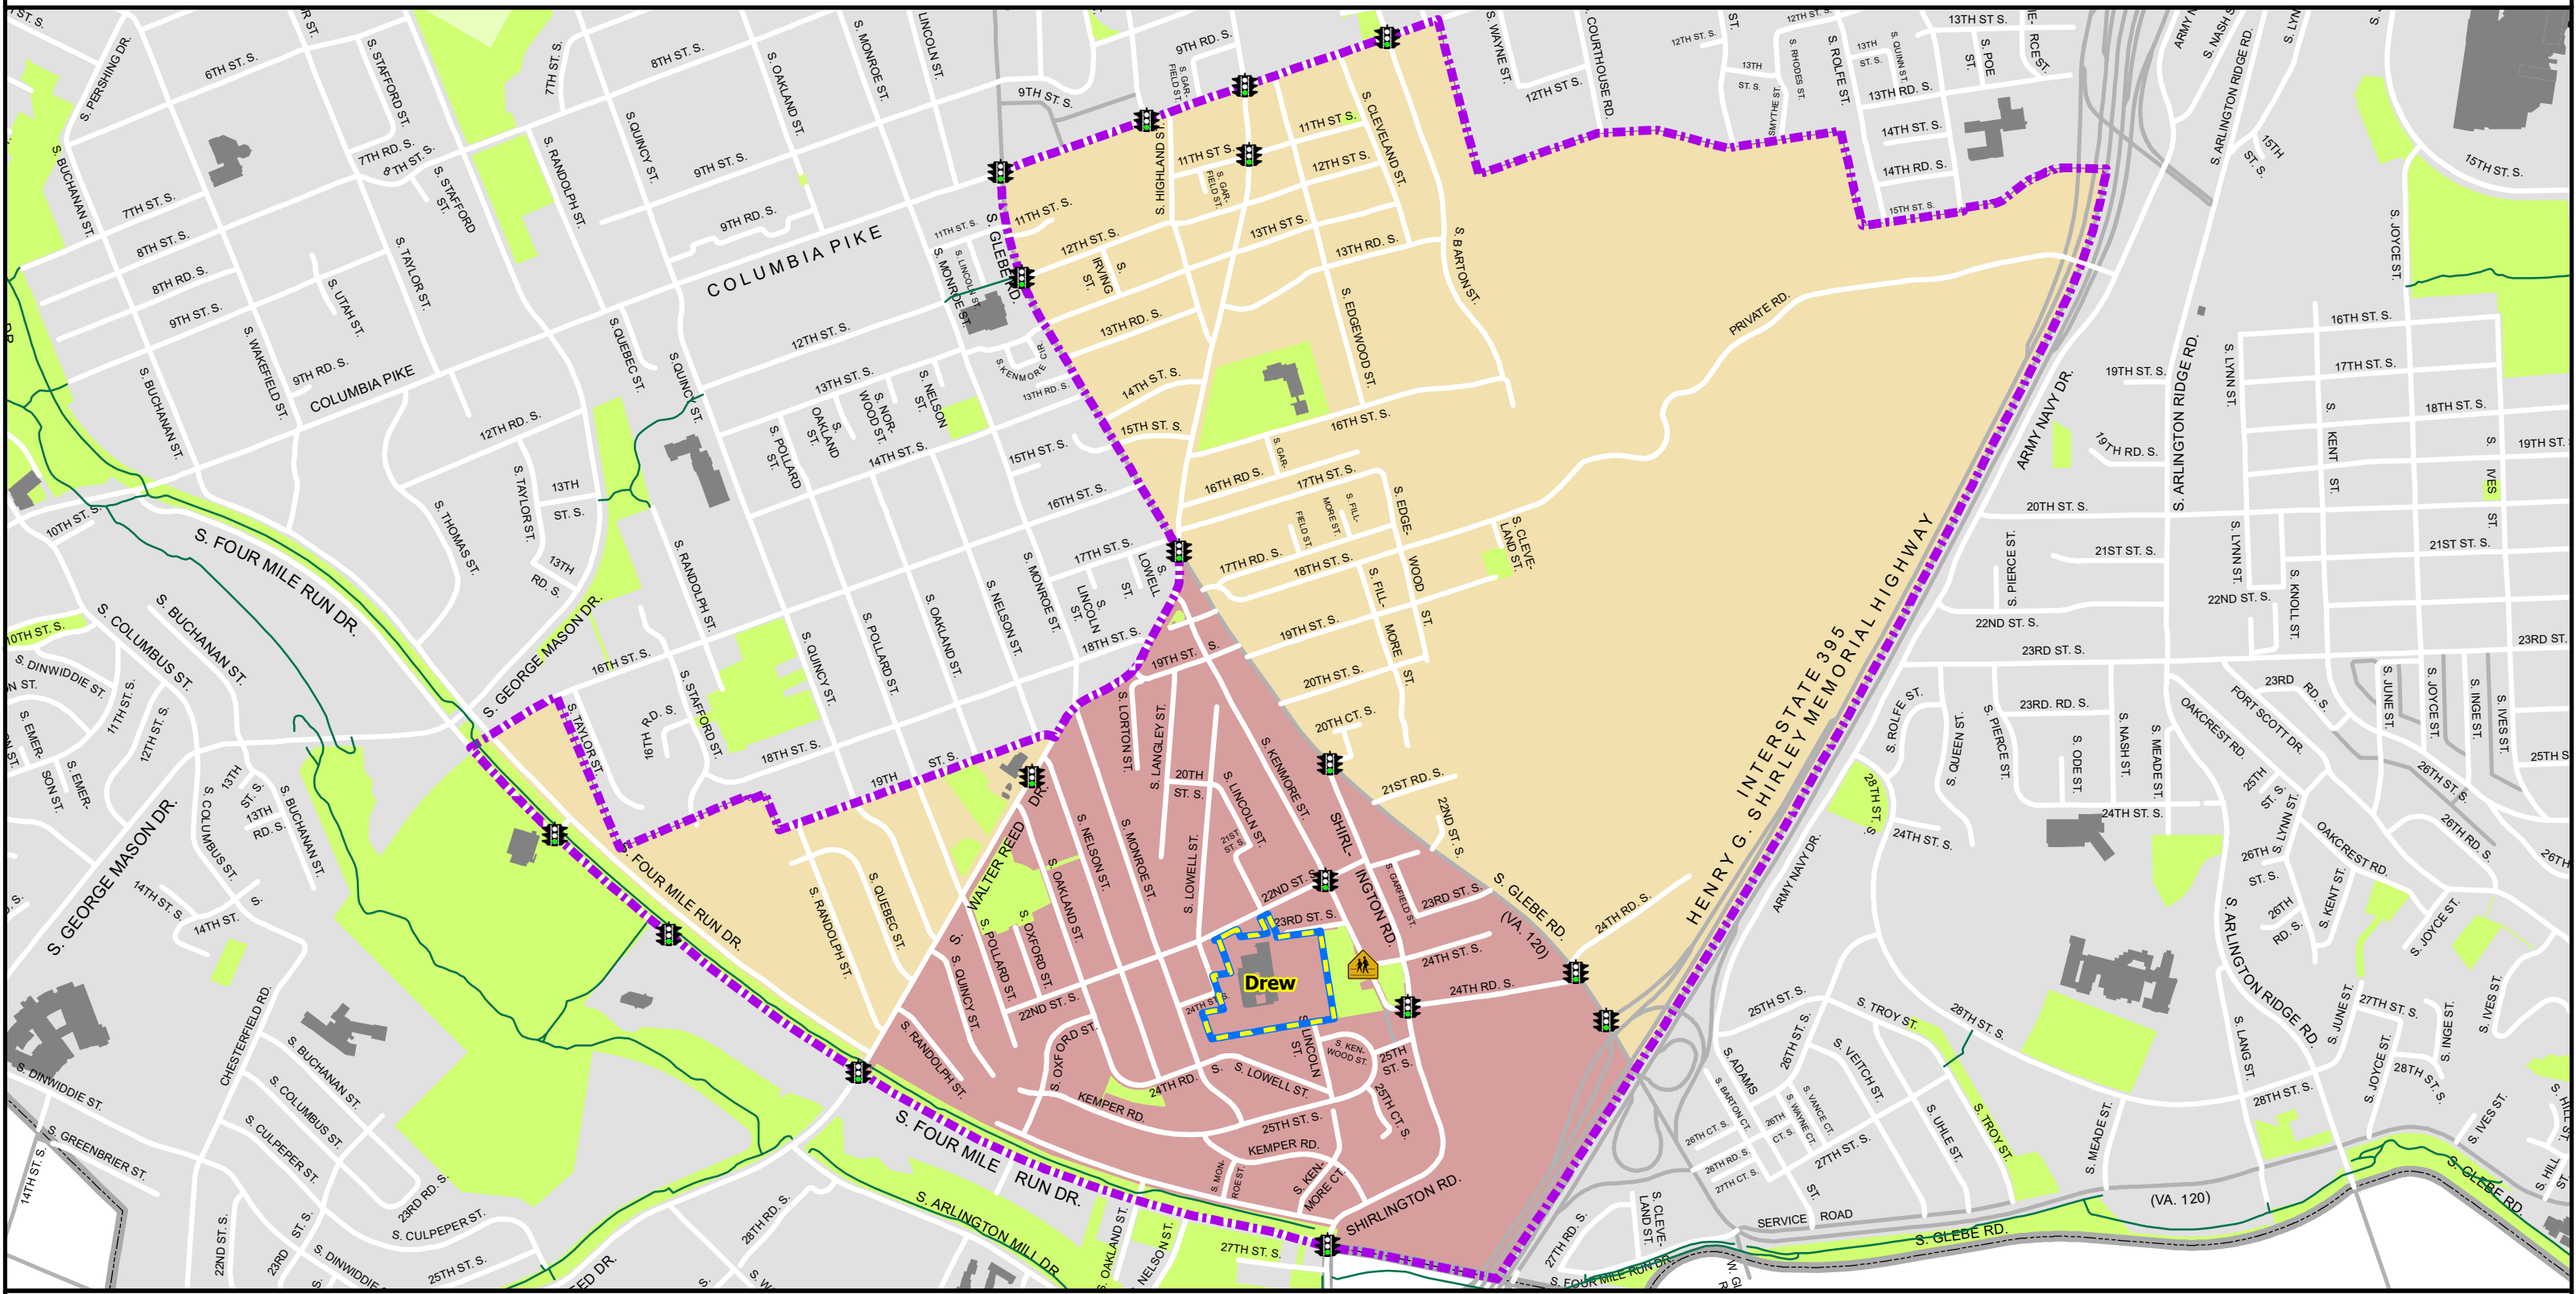

# Drew Elementary School Bus Eligibility Zone

**Transportation Zones**

- Bus Eligibility Zone
- No Bus Service

**Other Map Features**

- Arlington County Boundary
- Attendance Boundary
- Drew

**Other Map Features**

- Off Street Trail
- School Crossing
- Signalized Crossing

8/23/2023  
 Disclaimer: The information contained herein is subject to change.  
 S:\Databases\FacilitiesGIS\Transportation\Trans\_SY23\_24\WZ\_Effective\_SY23\_24\ES\_Drew\_SY23\_24.mxd  
 Source: Arlington County GIS Mapping Center. Arlington Public Schools & Transportation Services.