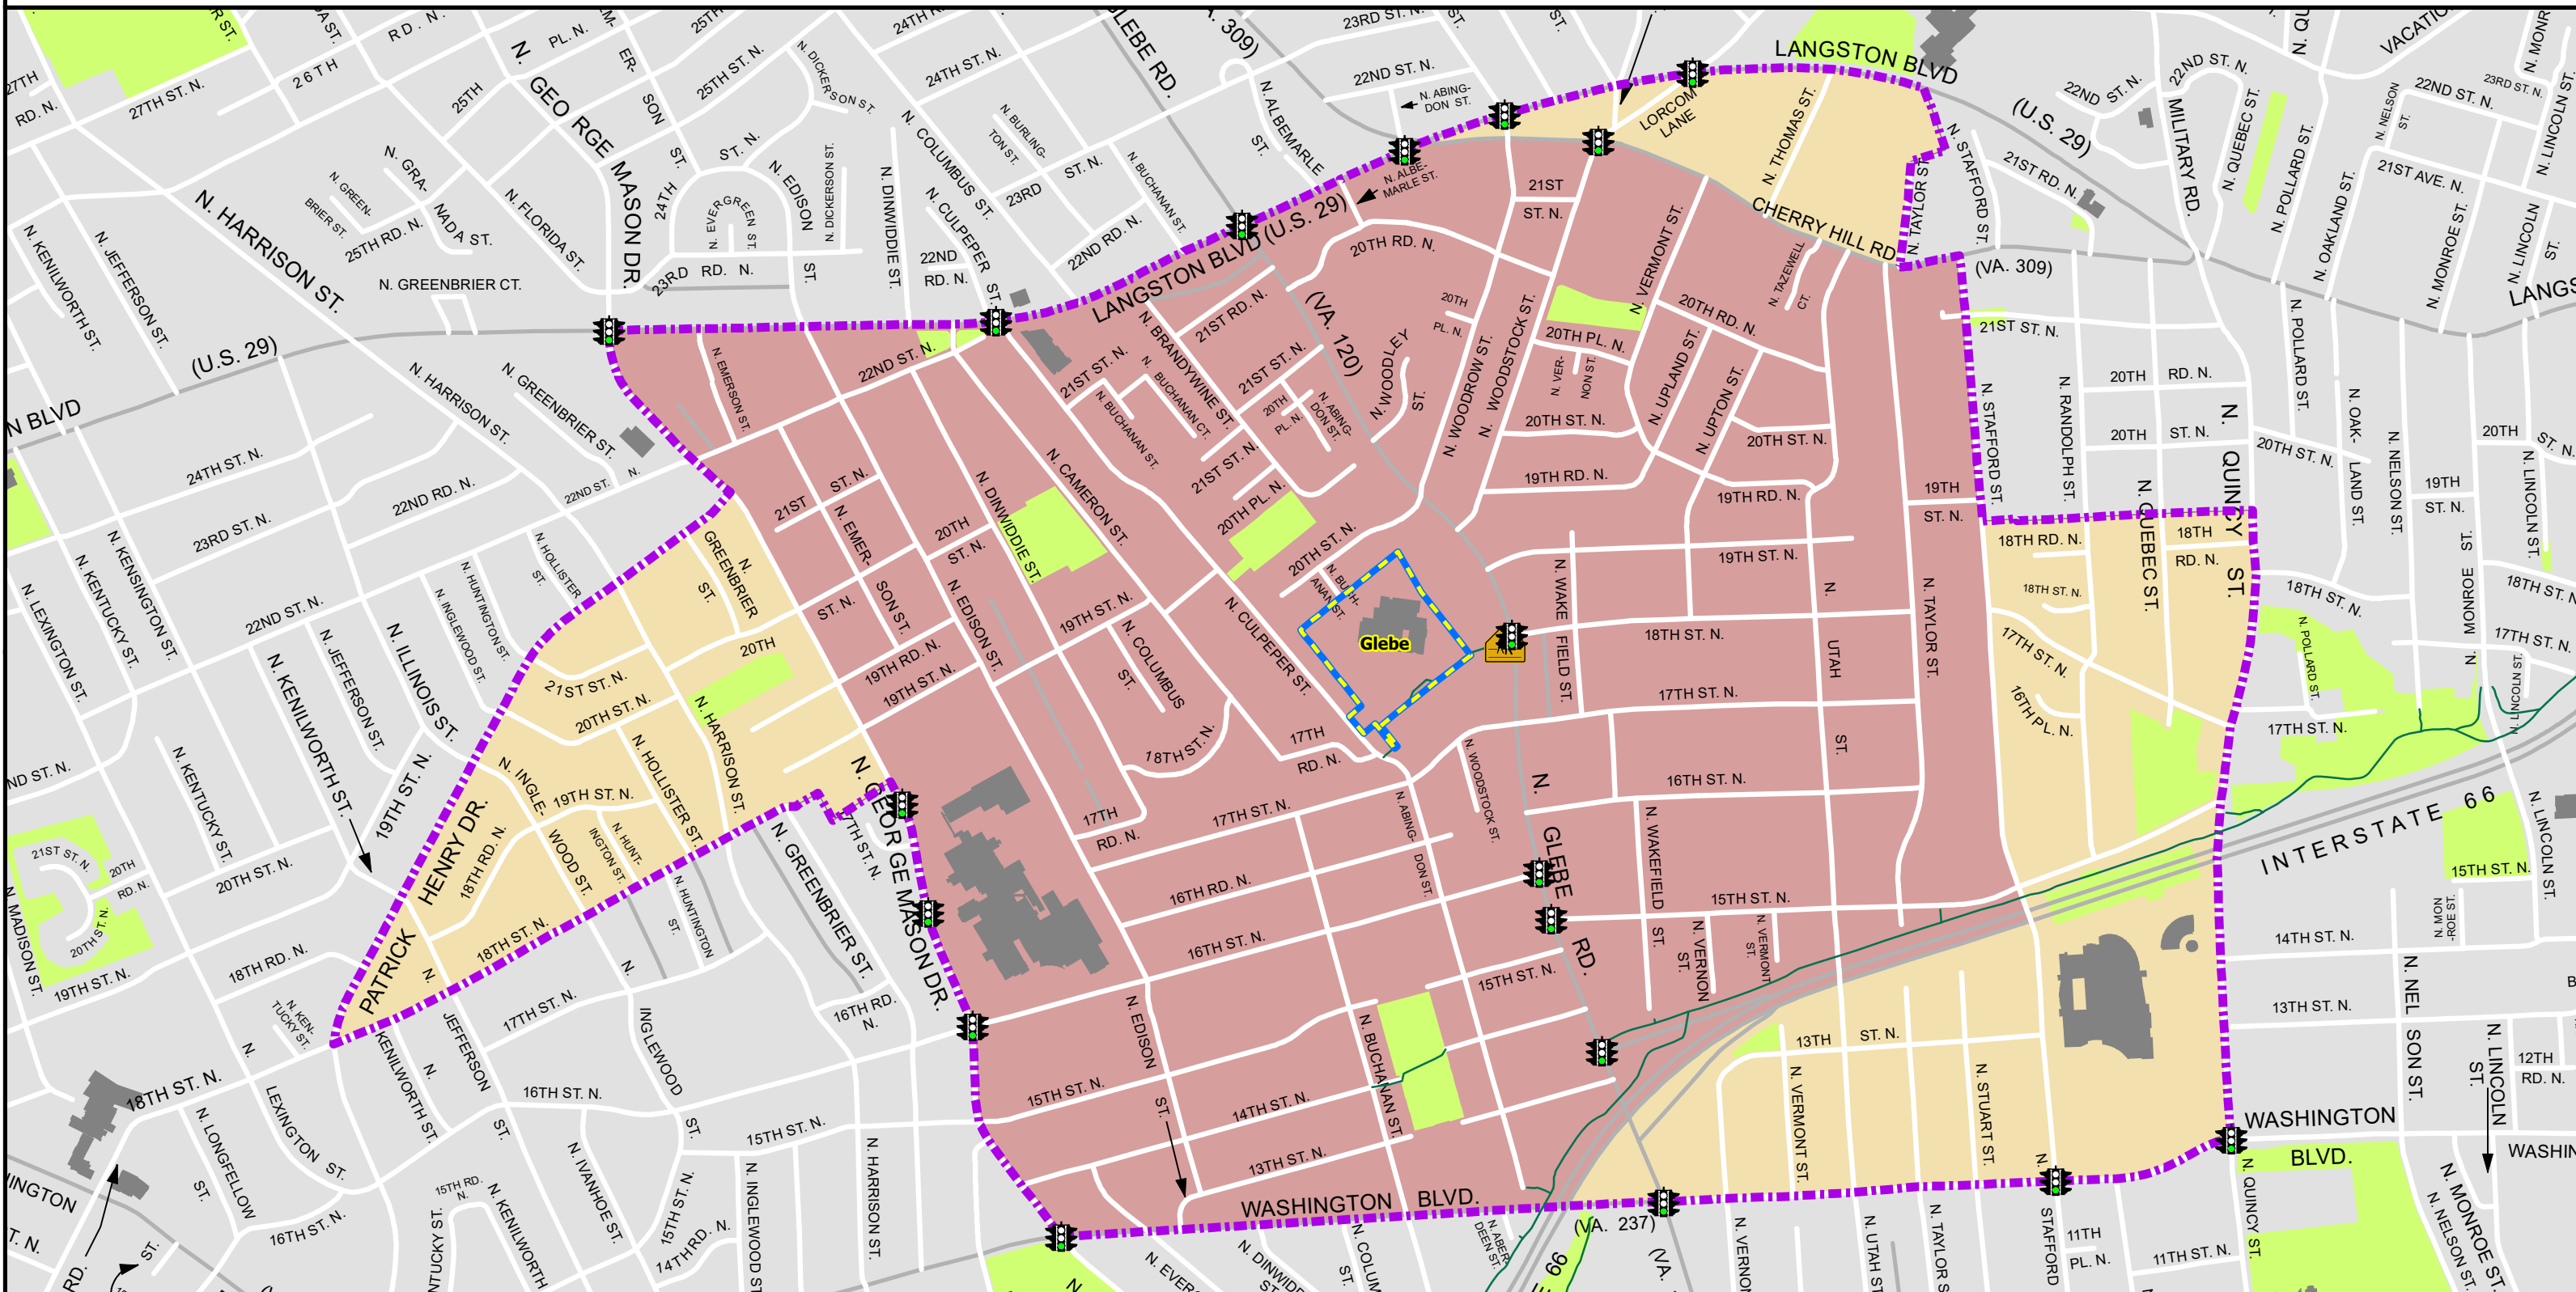

Glebe Elementary School Bus Eligibility Zone

Transportation Zones

- Bus Eligibility Zone
- No Bus Service

Other Map Features

- Arlington County Boundary
- Attendance Boundary
- Glebe

Other Map Features

- Off Street Trail
- School Crossing
- Signalized Crossing

8/23/2023
 Disclaimer: The information contained herein is subject to change.
 S:\Databases\Facilities\GIS\Transportation\Trans_SY23_24\WZ_Effective_SY23_24\ES_Glebe_SY23_24.mxd
 Source: Arlington County GIS Mapping Center, Arlington Public Schools & Transportation Services.