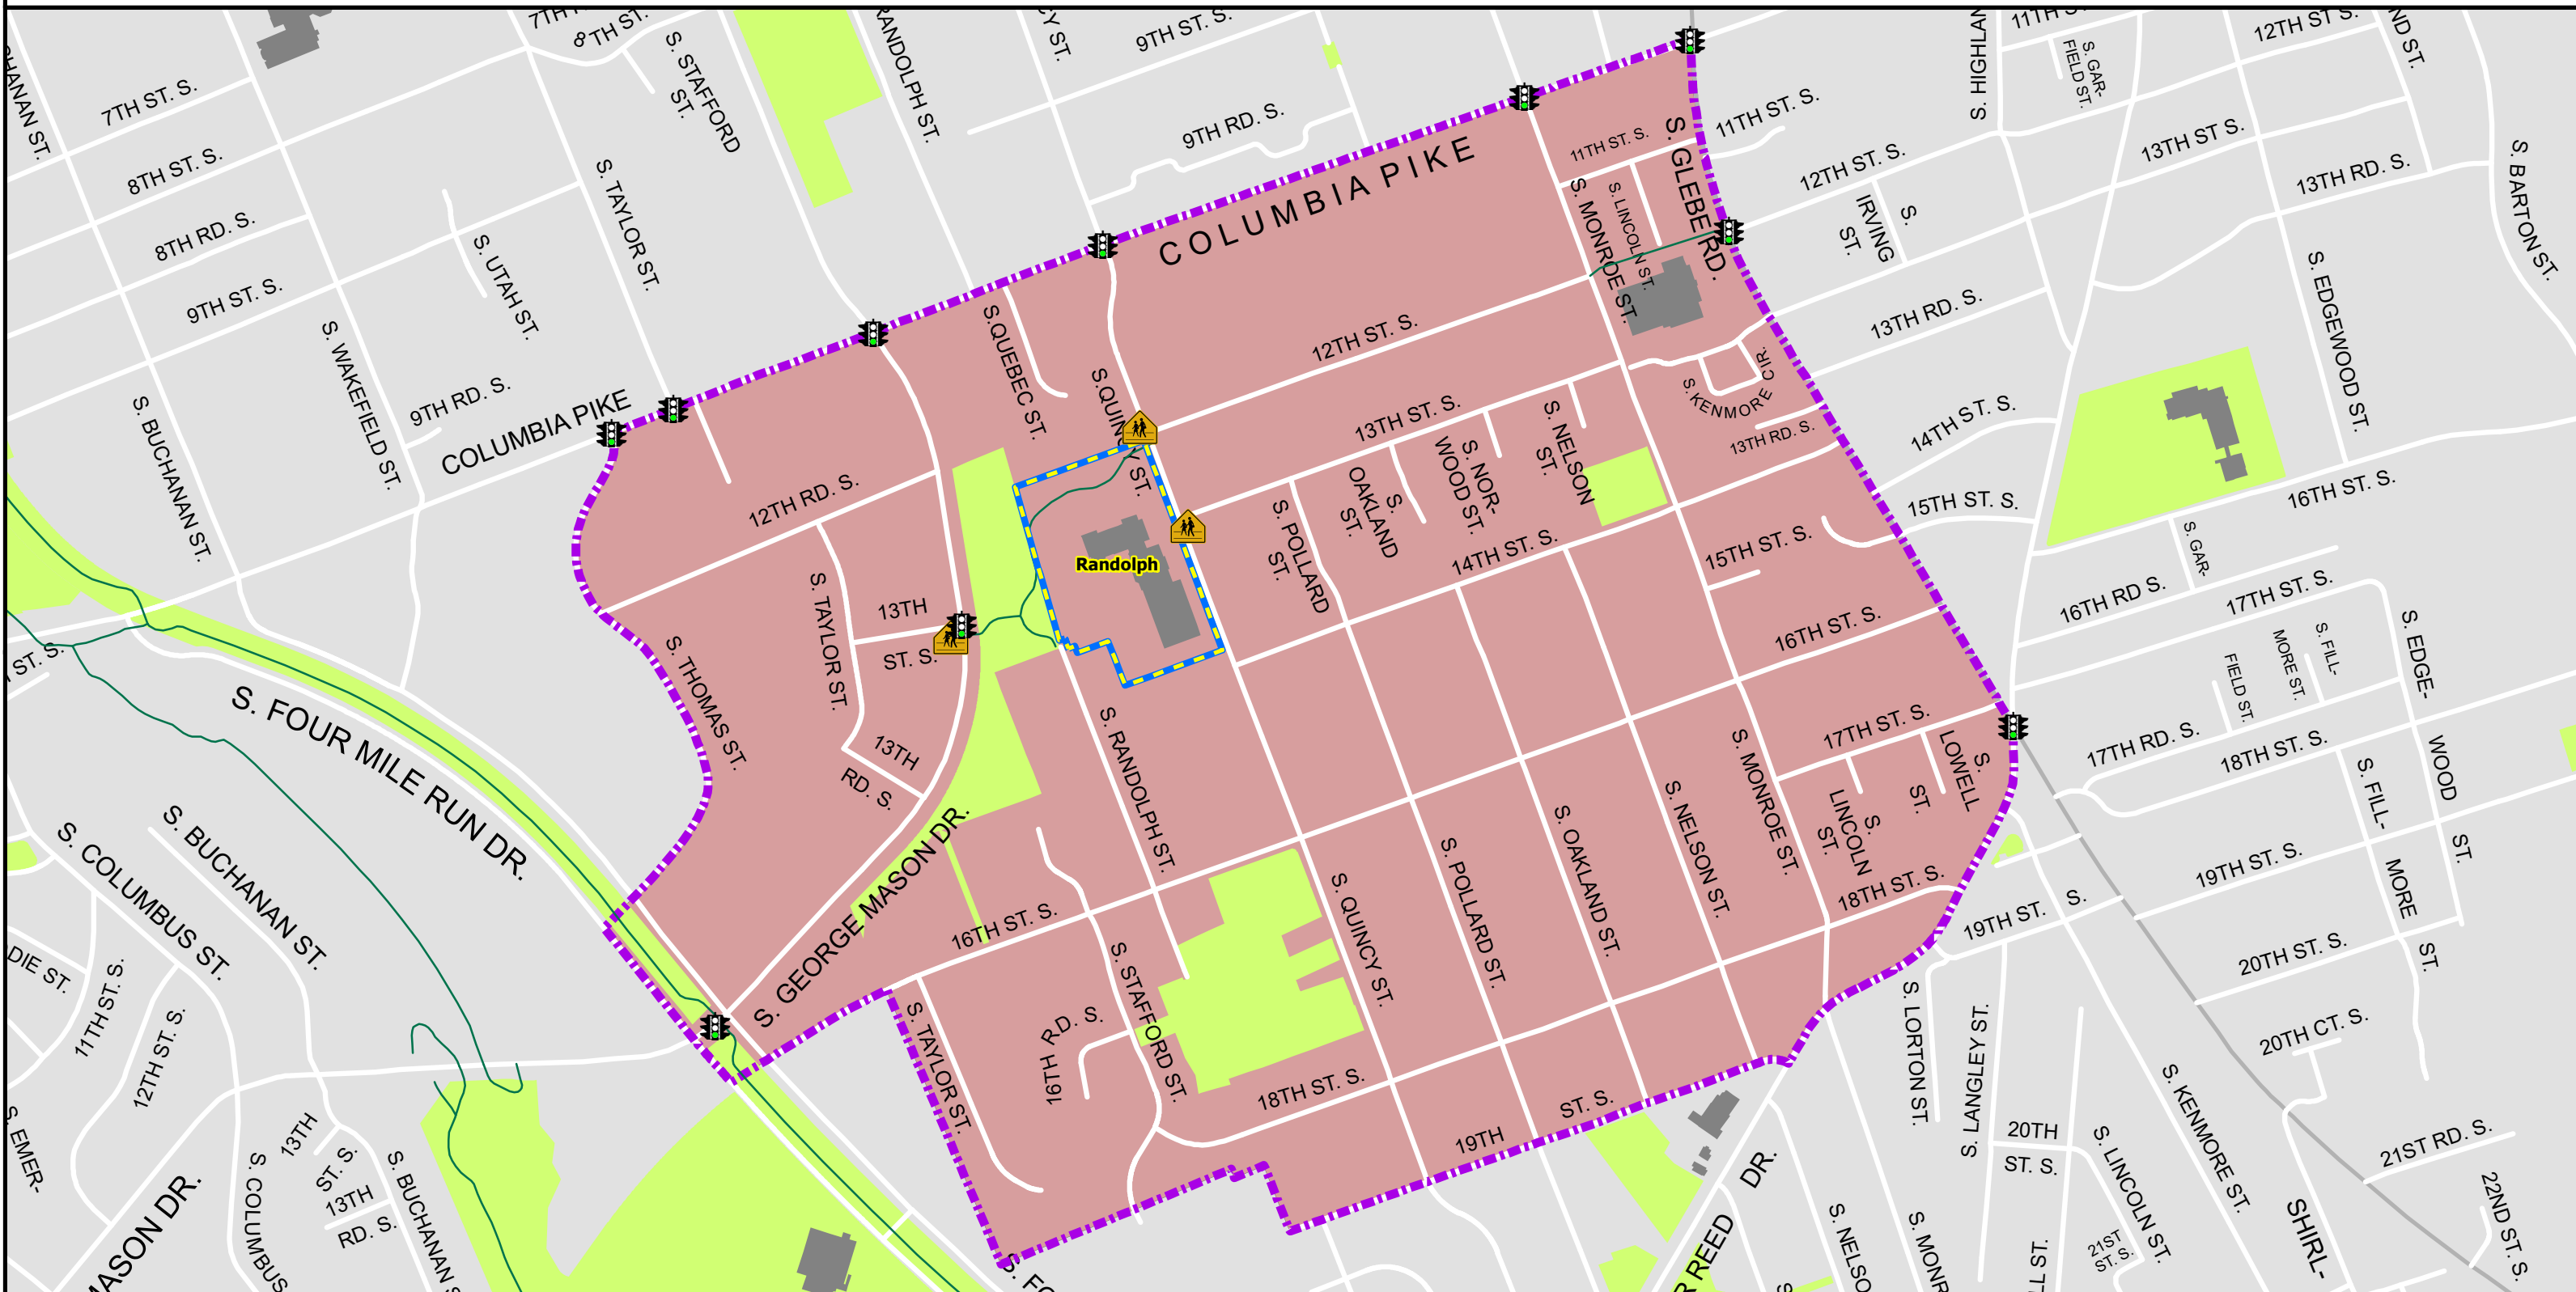

Randolph Elementary School Bus Eligibility Zone

Transportation Zones

- Bus Eligibility Zone
- No Bus Service

Other Map Features

- Arlington County Boundary
- Attendance Boundary
- Randolph

Other Map Features

- Off Street Trail
- School Crossing
- Signalized Crossing

8/23/2023
 Disclaimer: The information contained herein is subject to change.
 S:\Databases\FacilitiesGIS\Transportation\Trans_SY23_24\WZ_Effective_SY23_24\ES_Randolph_SY23_24.mxd
 Source: Arlington County GIS Mapping Center, Arlington Public Schools & Transportation Services.