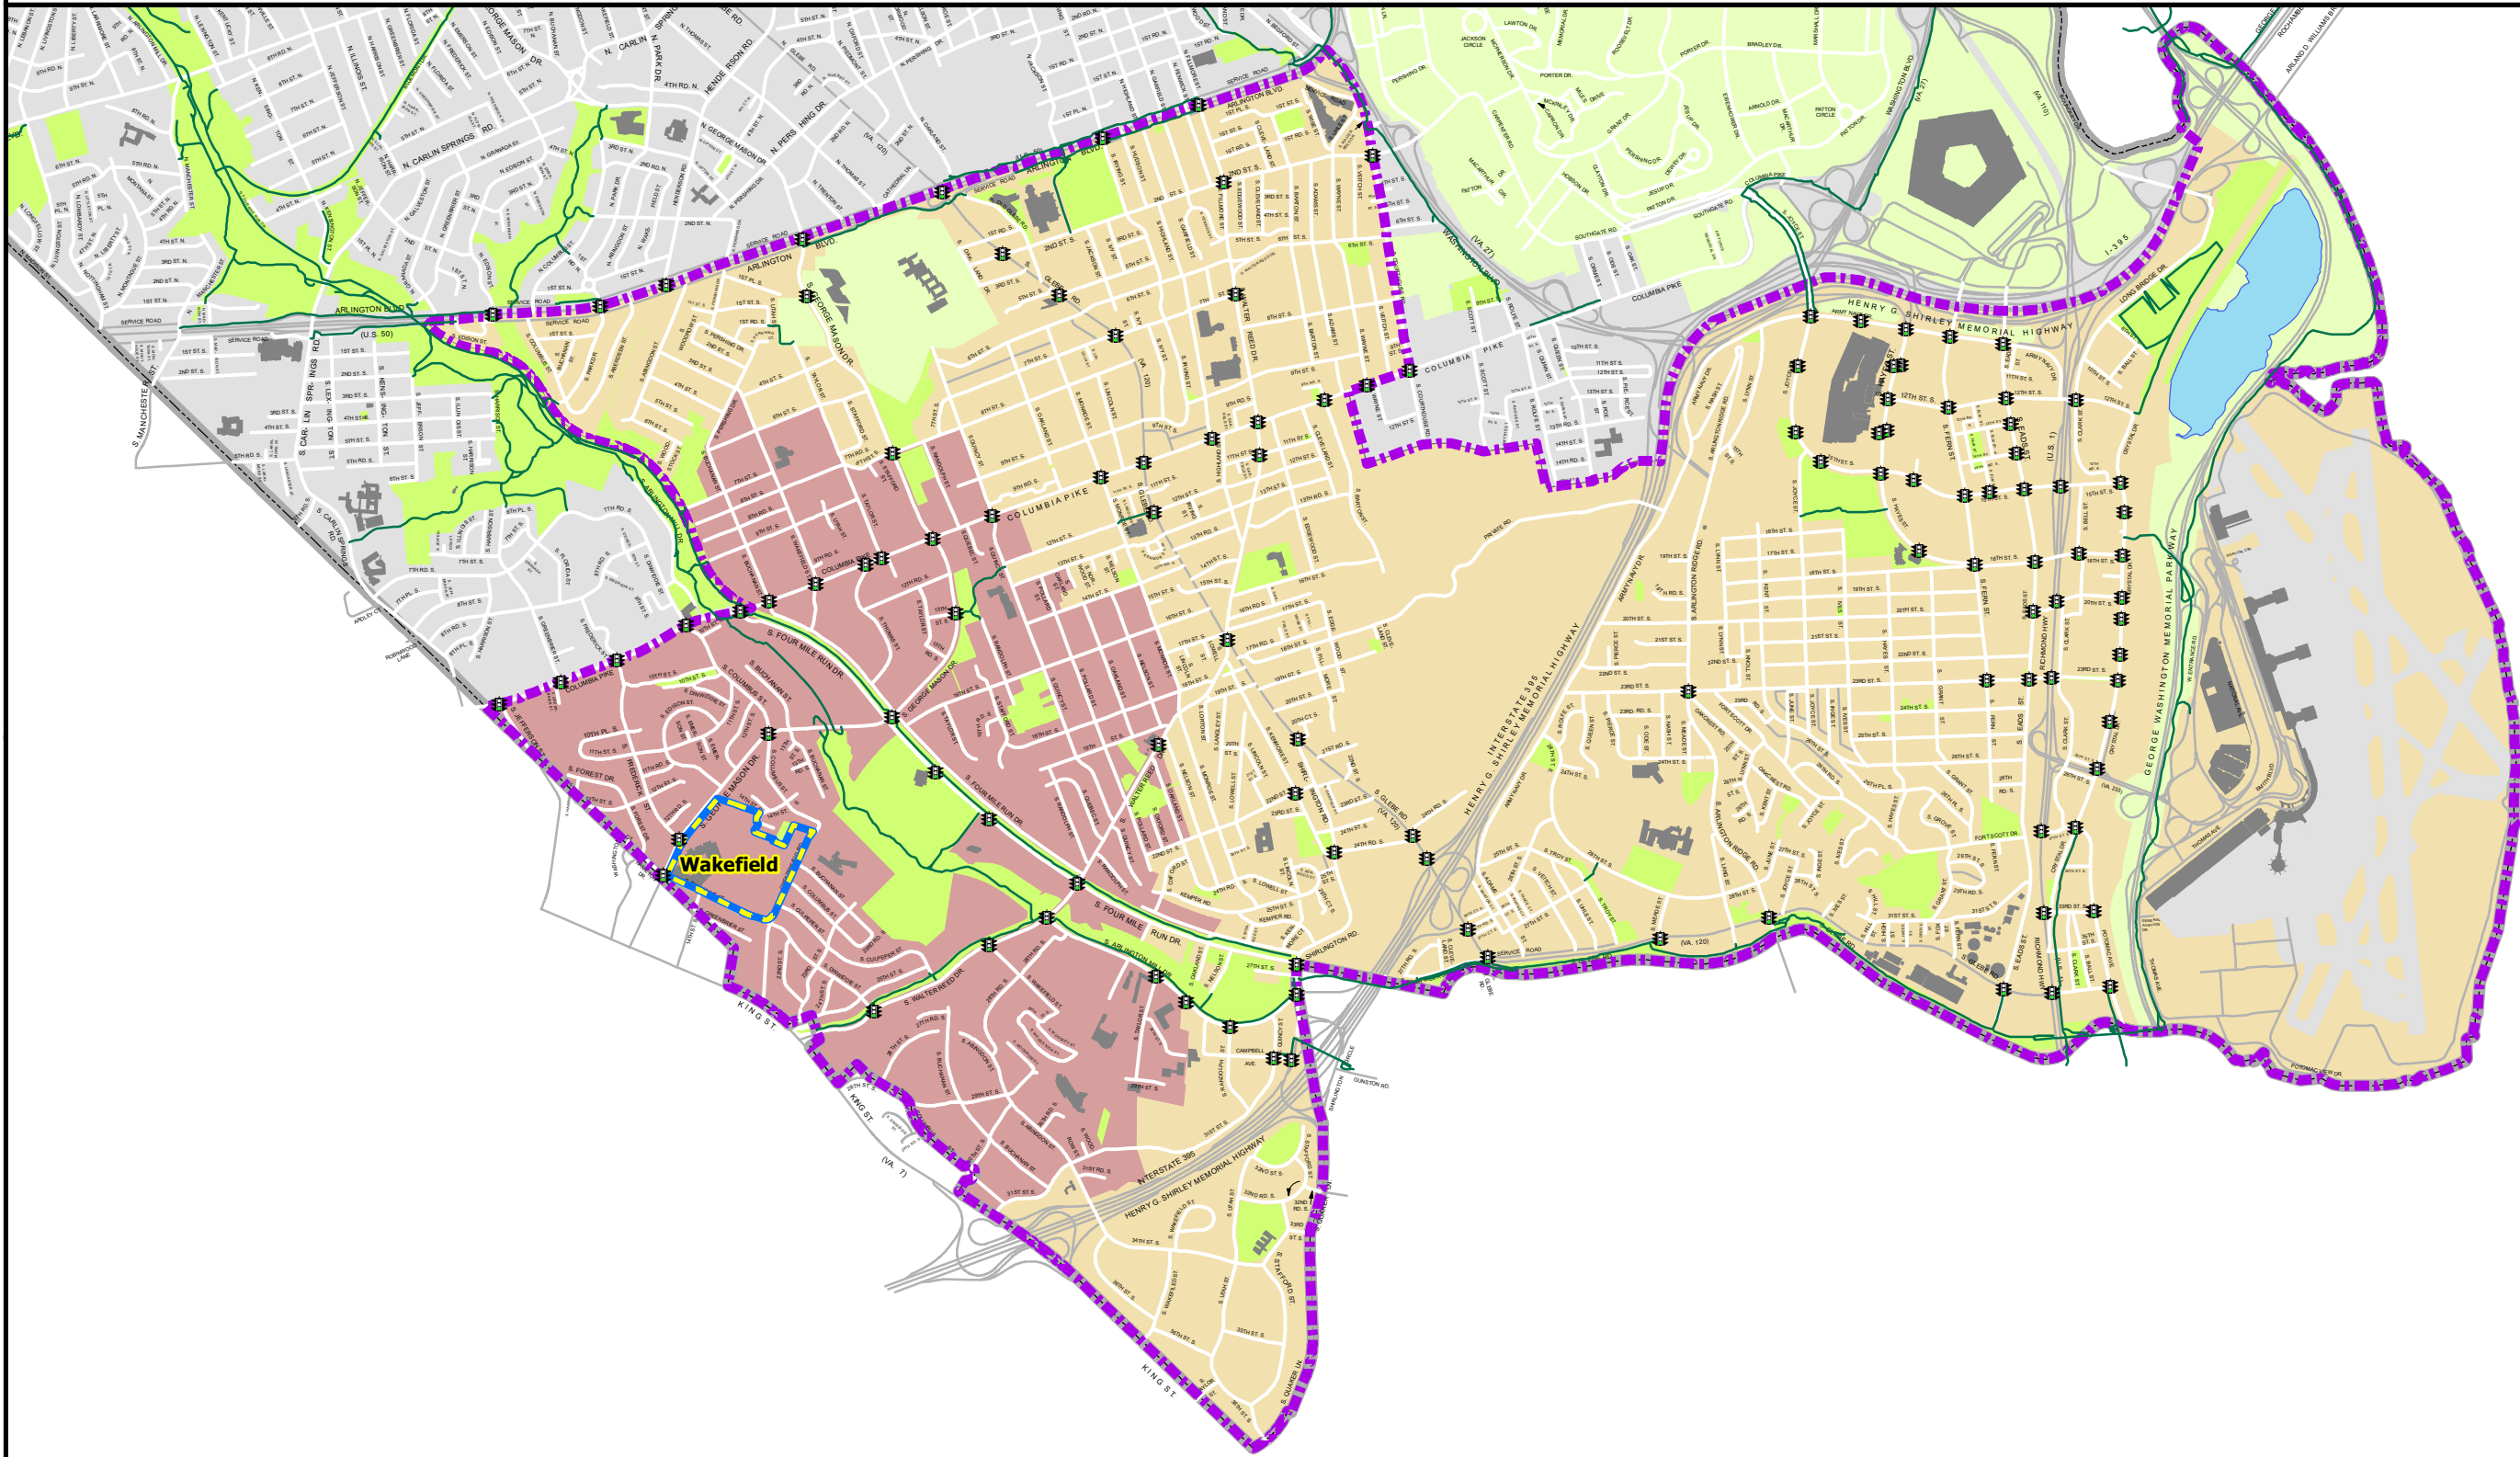

# Wakefield High School Bus Eligibility Zone

- Transportation Zones**
- Bus Eligibility Zone
  - No Bus Service
- Other Map Features**
- Arlington County Boundary
  - Attendance Boundary
  - Wakefield

- Other Map Features**
- Off Street Trail
  - School Crossing (None)
  - Signalized Crossing