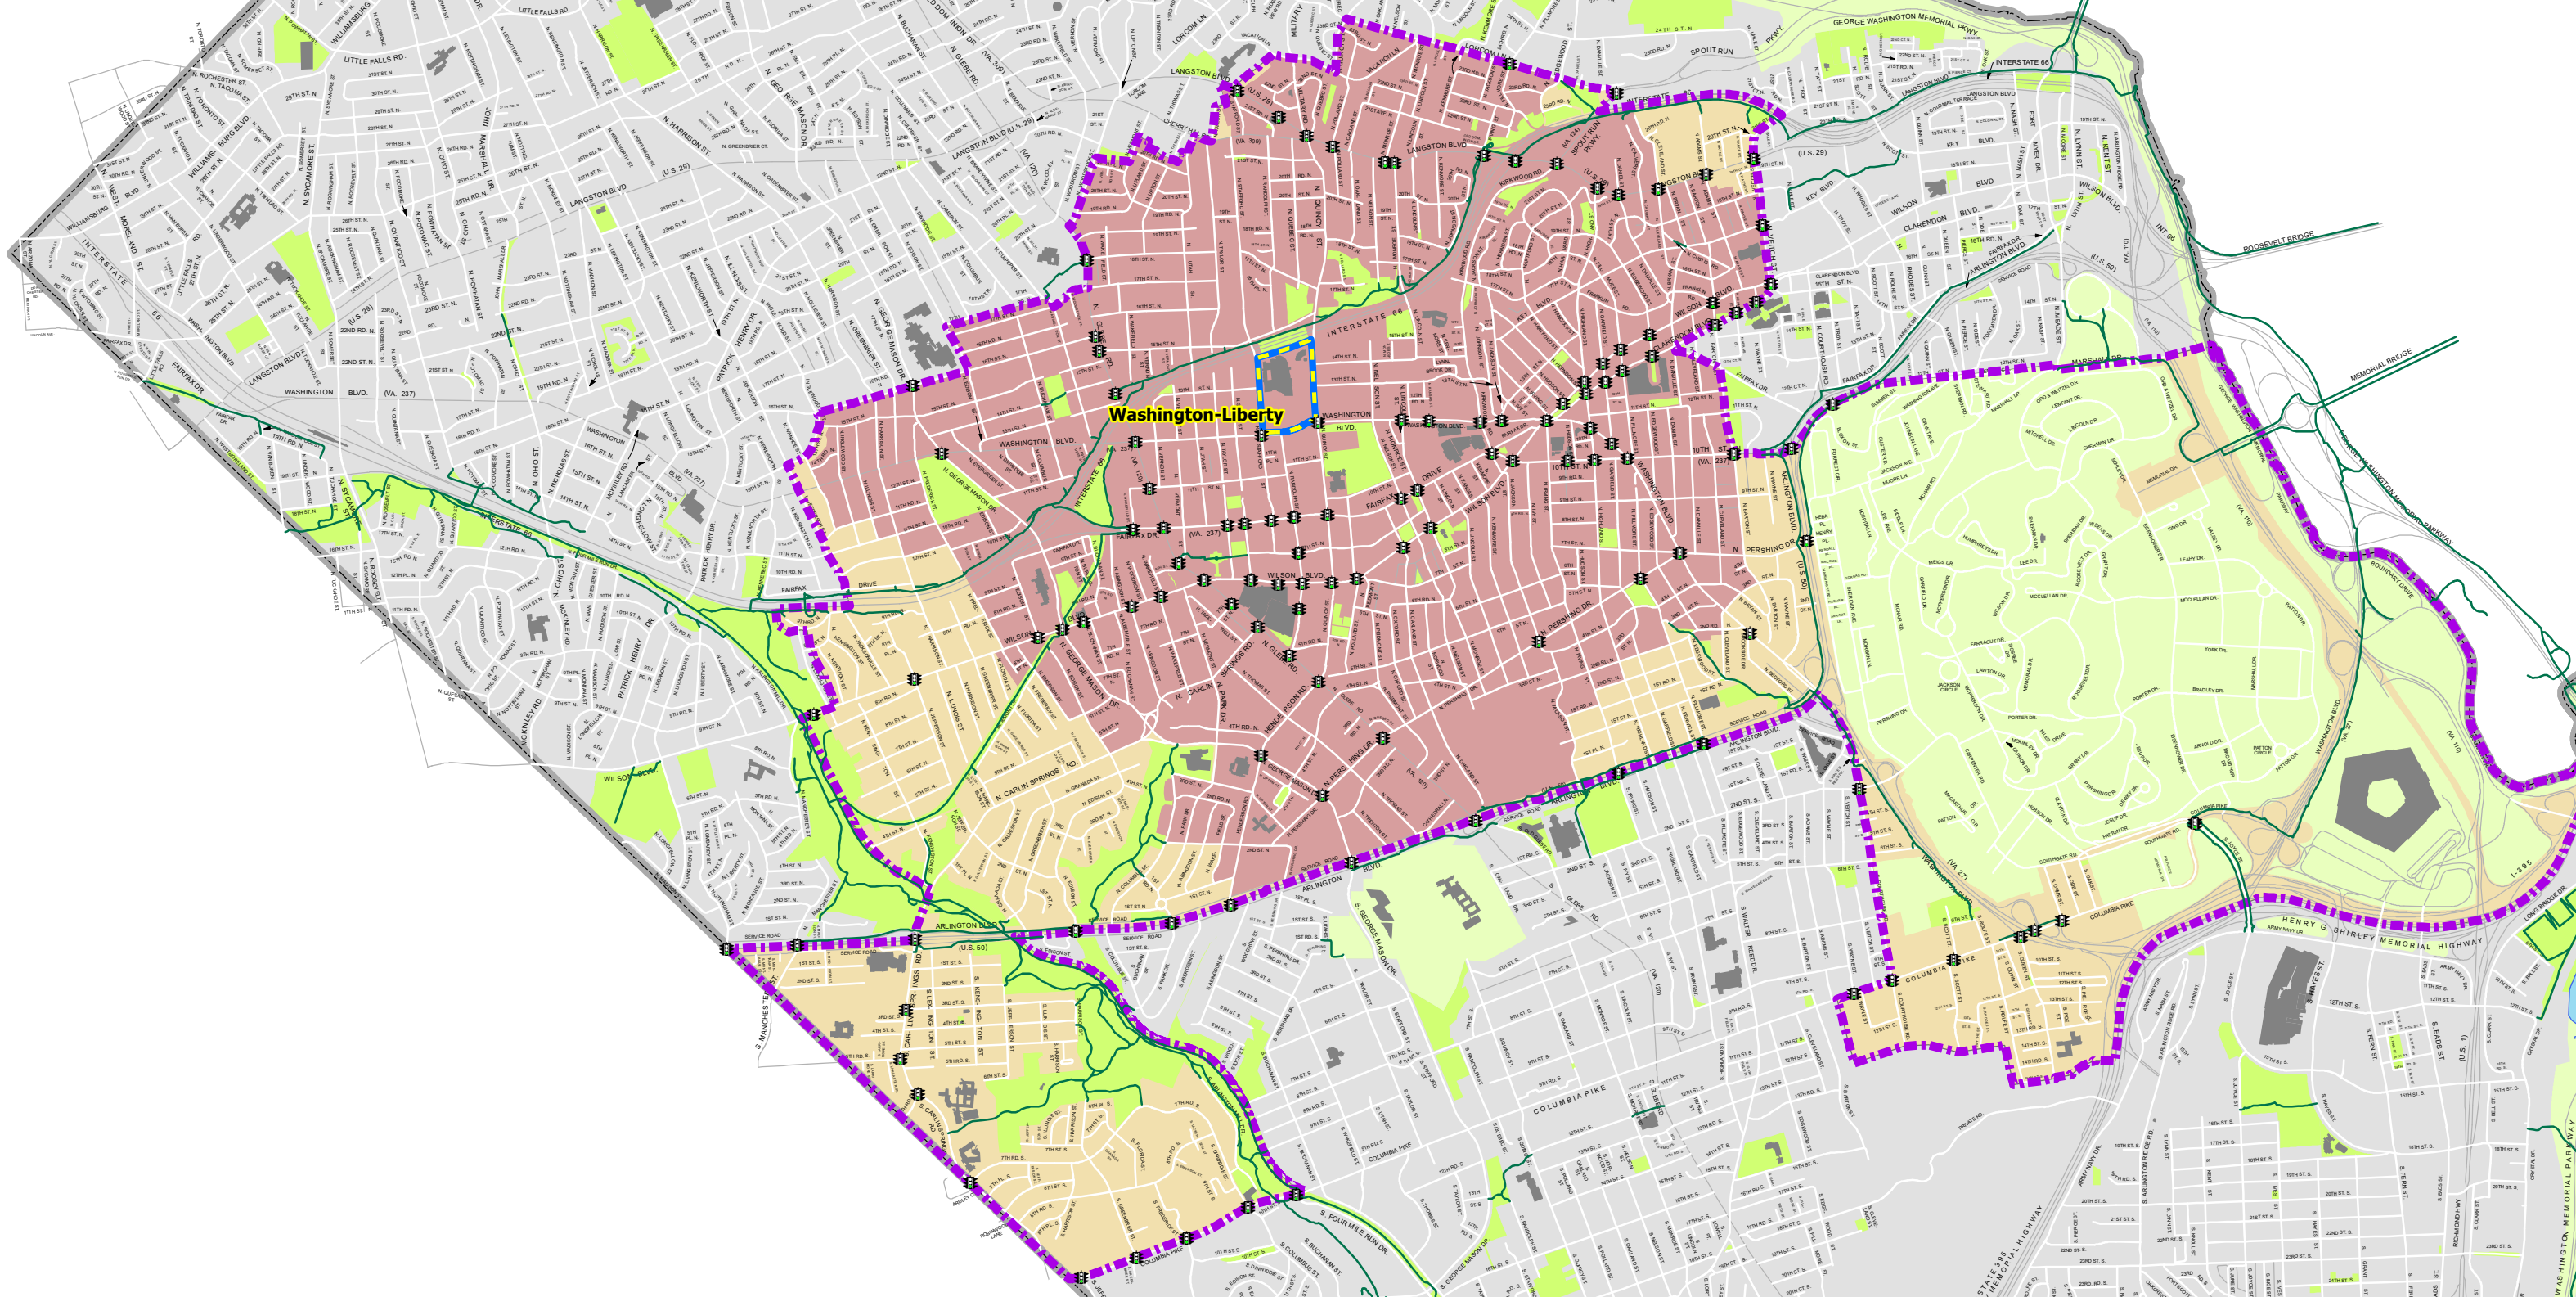

Washington-Liberty High School Bus Eligibility Zone

- Transportation Zones**
- Bus Eligibility Zone
 - No Bus Service
- Other Map Features**
- Arlington County Boundary
 - Attendance Boundary
 - Washington-Liberty

- Other Map Features**
- Off Street Trail
 - School Crossing (None)
 - Signalized Crossing

8/23/2023
 Disclaimer: The information contained herein is subject to change.
 S:\Databases\FacilitiesGIS\Transportation\Trans_SY23_24\WZ_Effective_SY23_24\HS_Wash_Liberty_SY23_24.mxd
 Source: Arlington County GIS Mapping Center, Arlington Public Schools & Transportation Services.