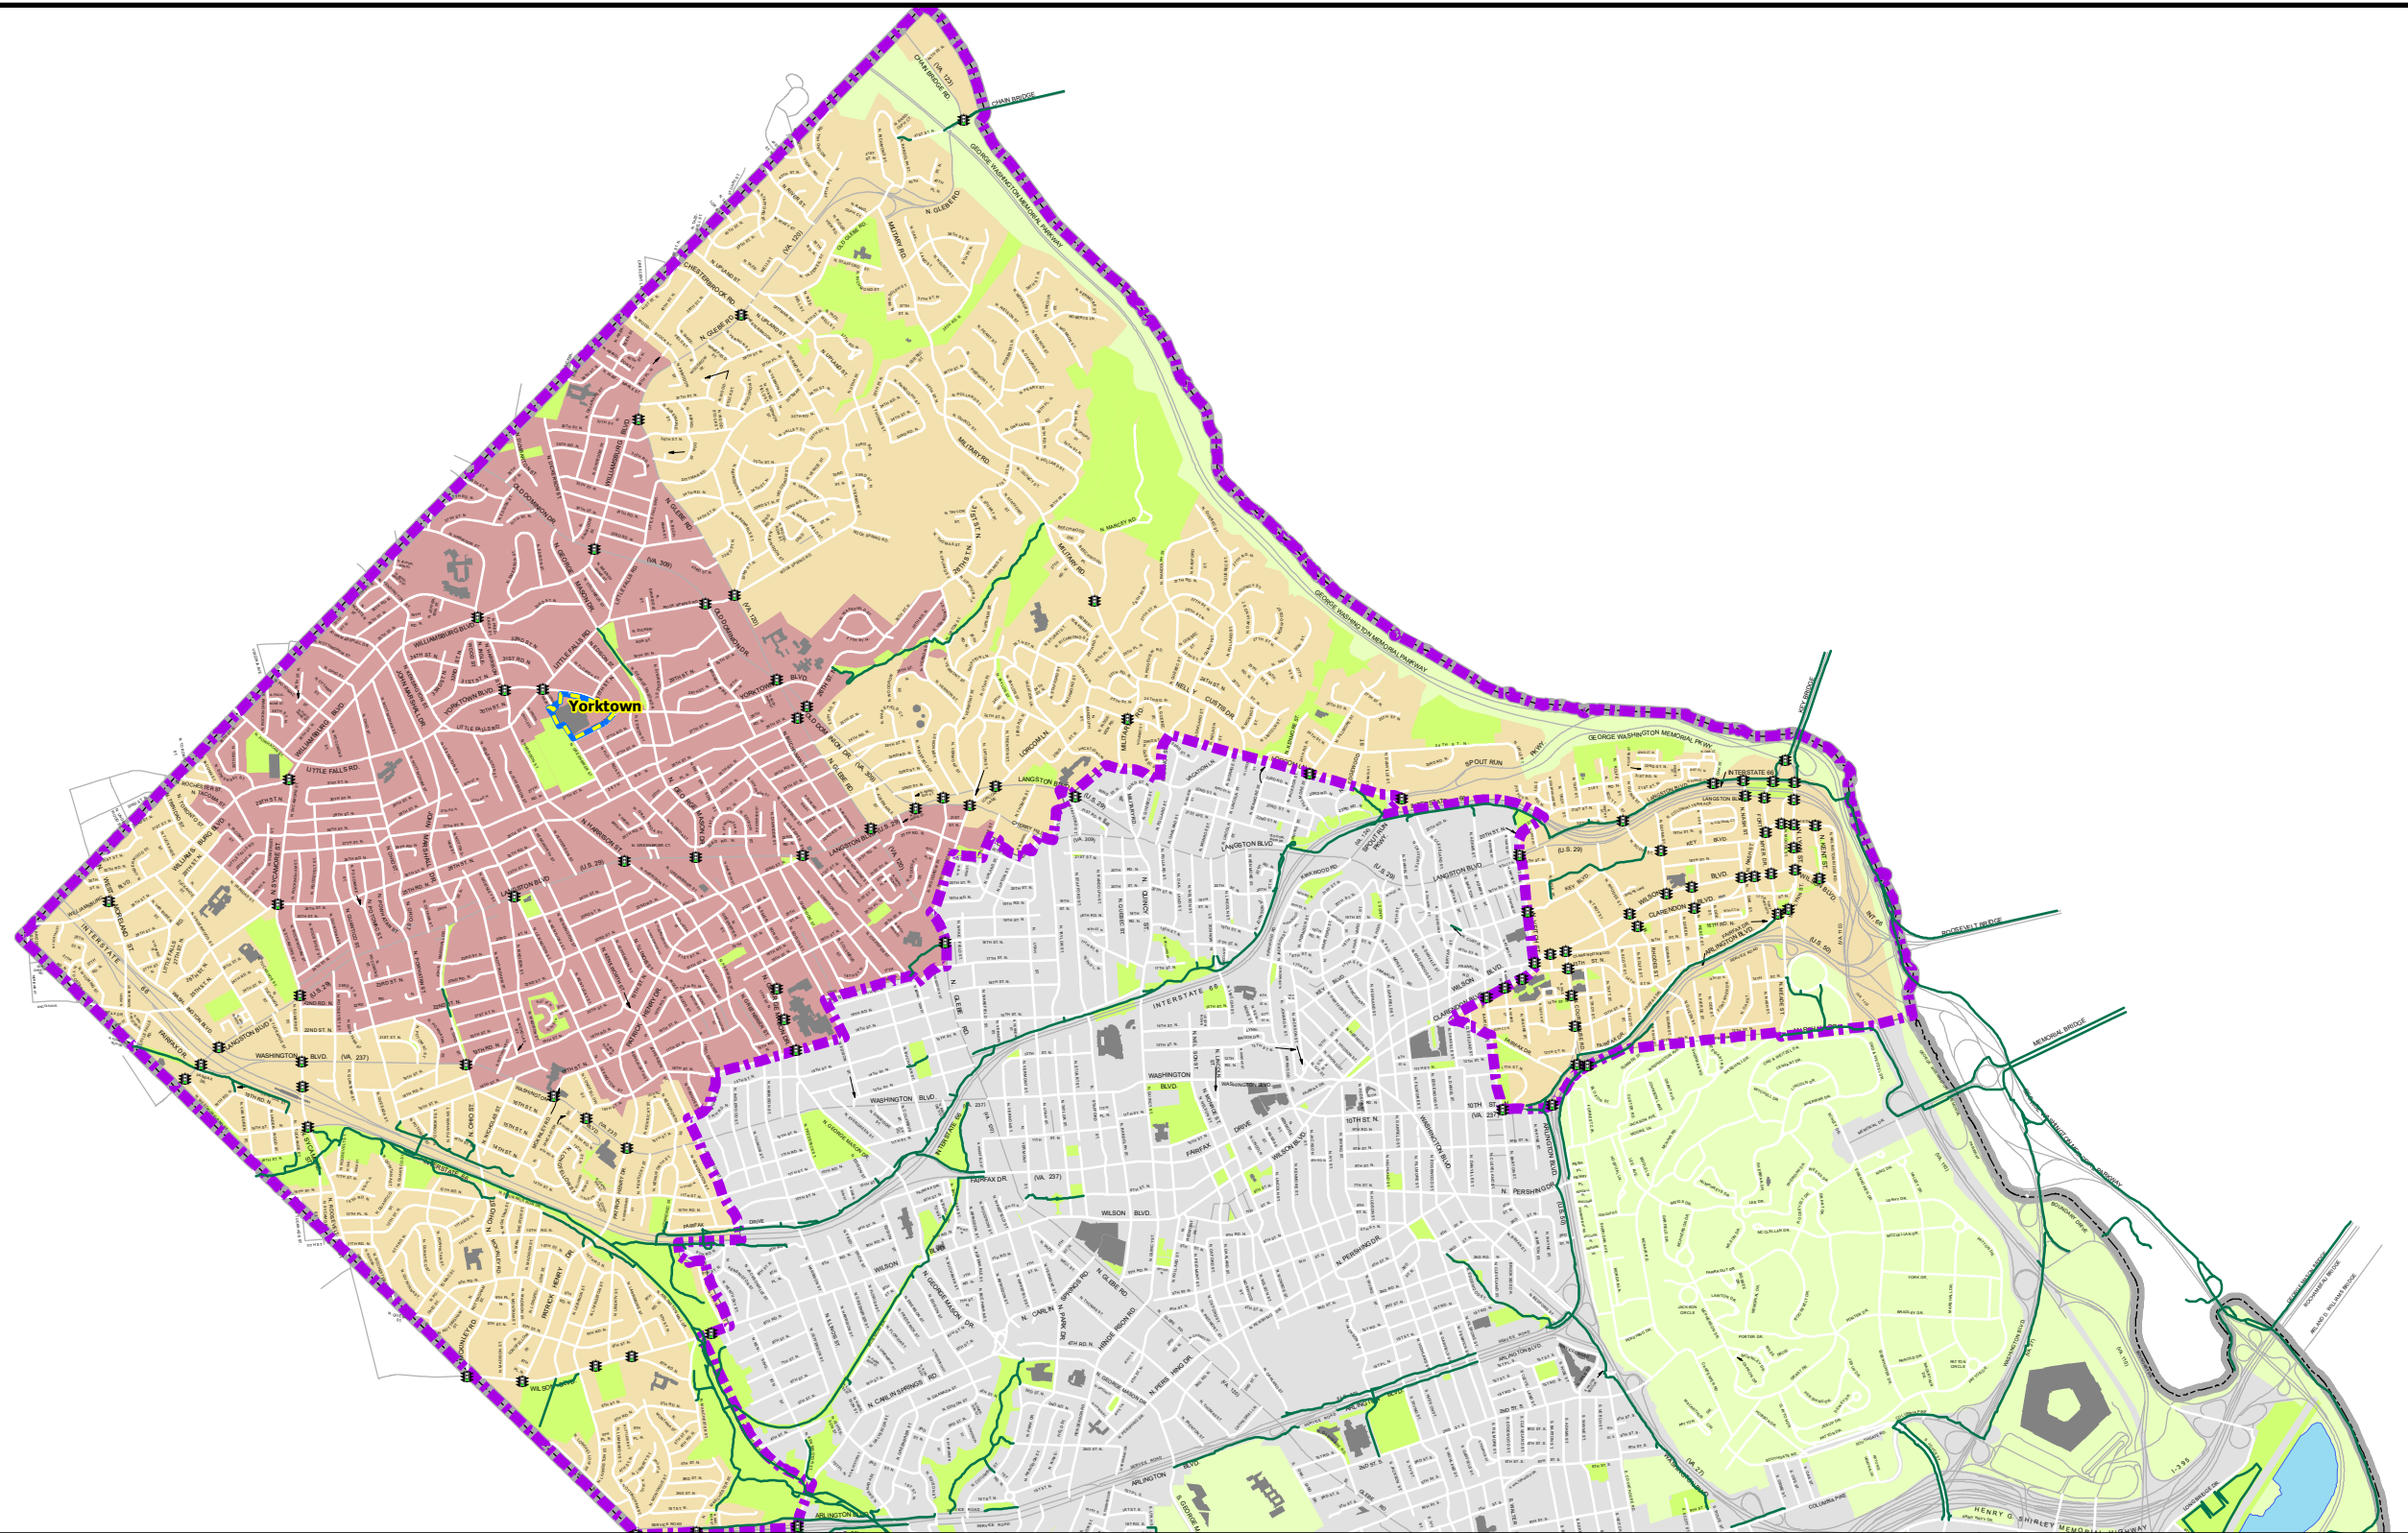

Yorktown High School Bus Eligibility Zone

- Transportation Zones**
- Bus Eligibility Zone
 - No Bus Service
- Other Map Features**
- Arlington County Boundary
 - Attendance Boundary
 - Yorktown

- Other Map Features**
- Off Street Trail
 - School Crossing (None)
 - Signalized Crossing

8/23/2023

Disclaimer: The information contained herein is subject to change.
 S:\Databases\FacilitiesGIS\Transportation\Trans_SY23_24\WZ_Effective_SY23_24\HS_Yorktown_SY23_24.mxd
 Source: Arlington County GIS Mapping Center, Arlington Public Schools & Transportation Services.