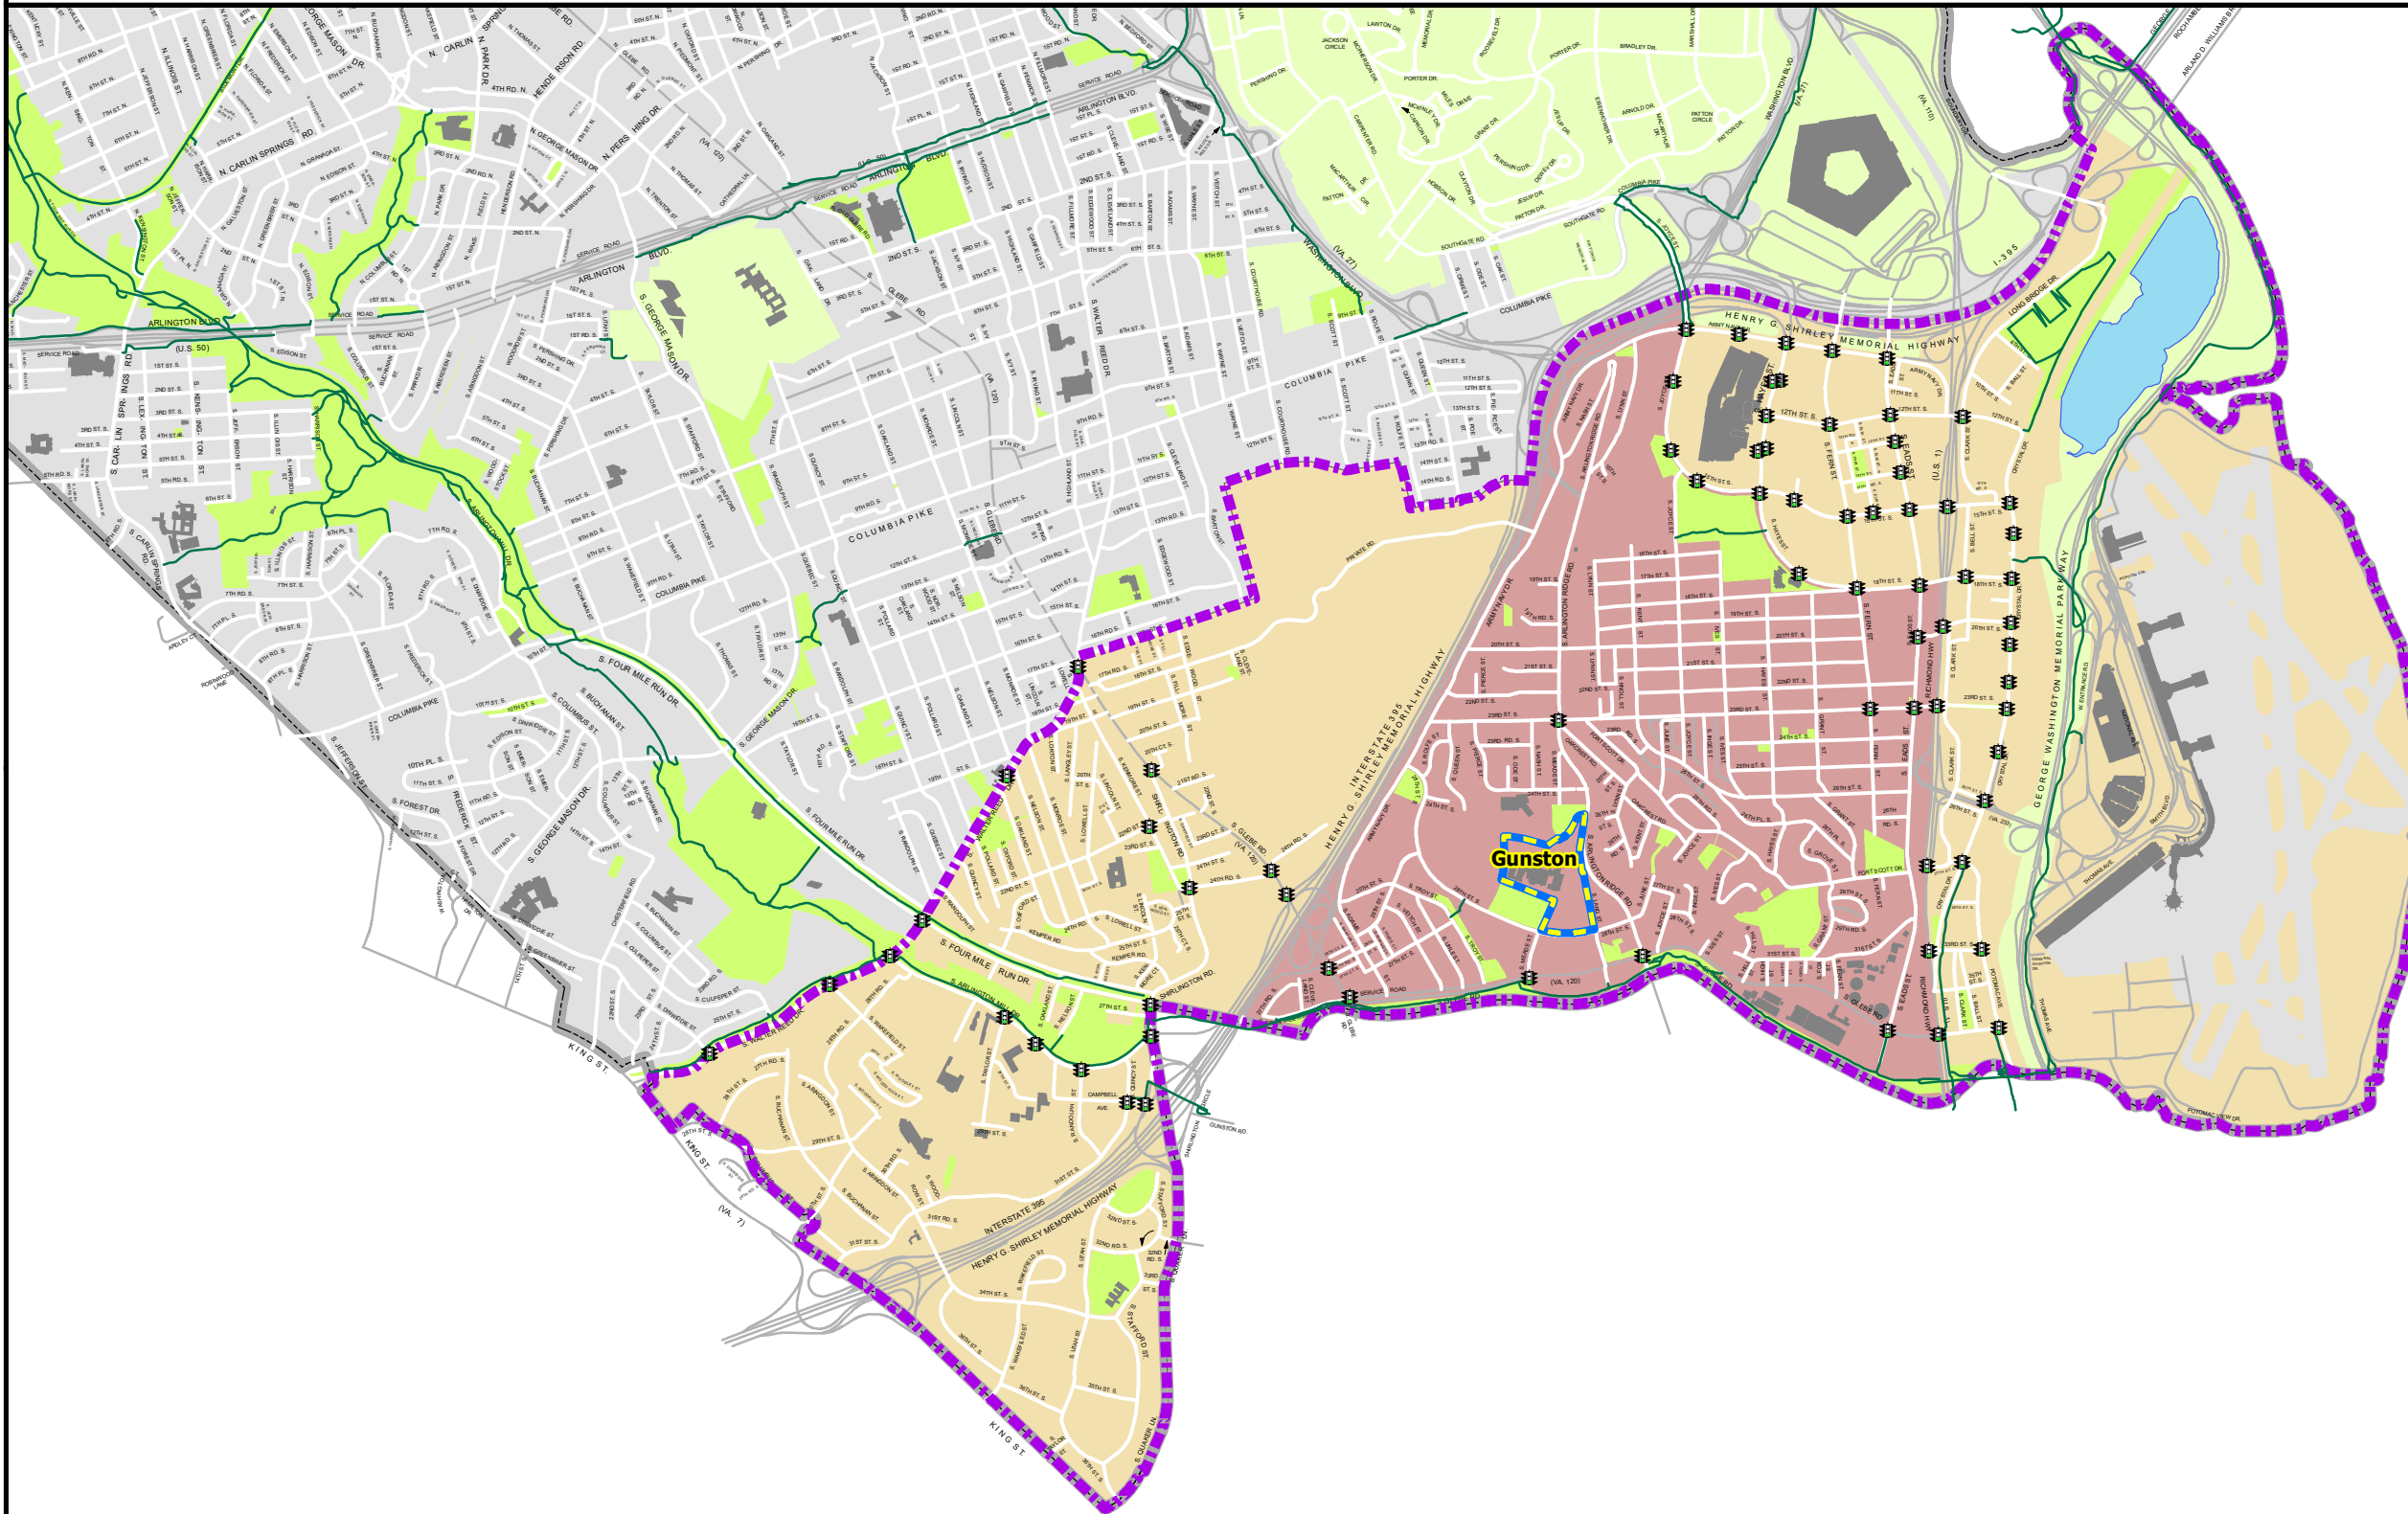

Gunston Middle School Bus Eligibility Zone

- Transportation Zones**
- Bus Eligibility Zone
 - No Bus Service
- Other Map Features**
- Arlington County Boundary
 - Attendance Boundary
 - Gunston

- Other Map Features**
- Off Street Trail
 - School Crossing (None)
 - Signalized Crossing

8/23/2023

Disclaimer: The information contained herein is subject to change.
 S:\Databases\FacilitiesGIS\Transportation\Trans_SY23_24\WZ_Effective_SY23_24\MS_Gunston_SY23_24.mxd
 Source: Arlington County GIS Mapping Center, Arlington Public Schools & Transportation Services.