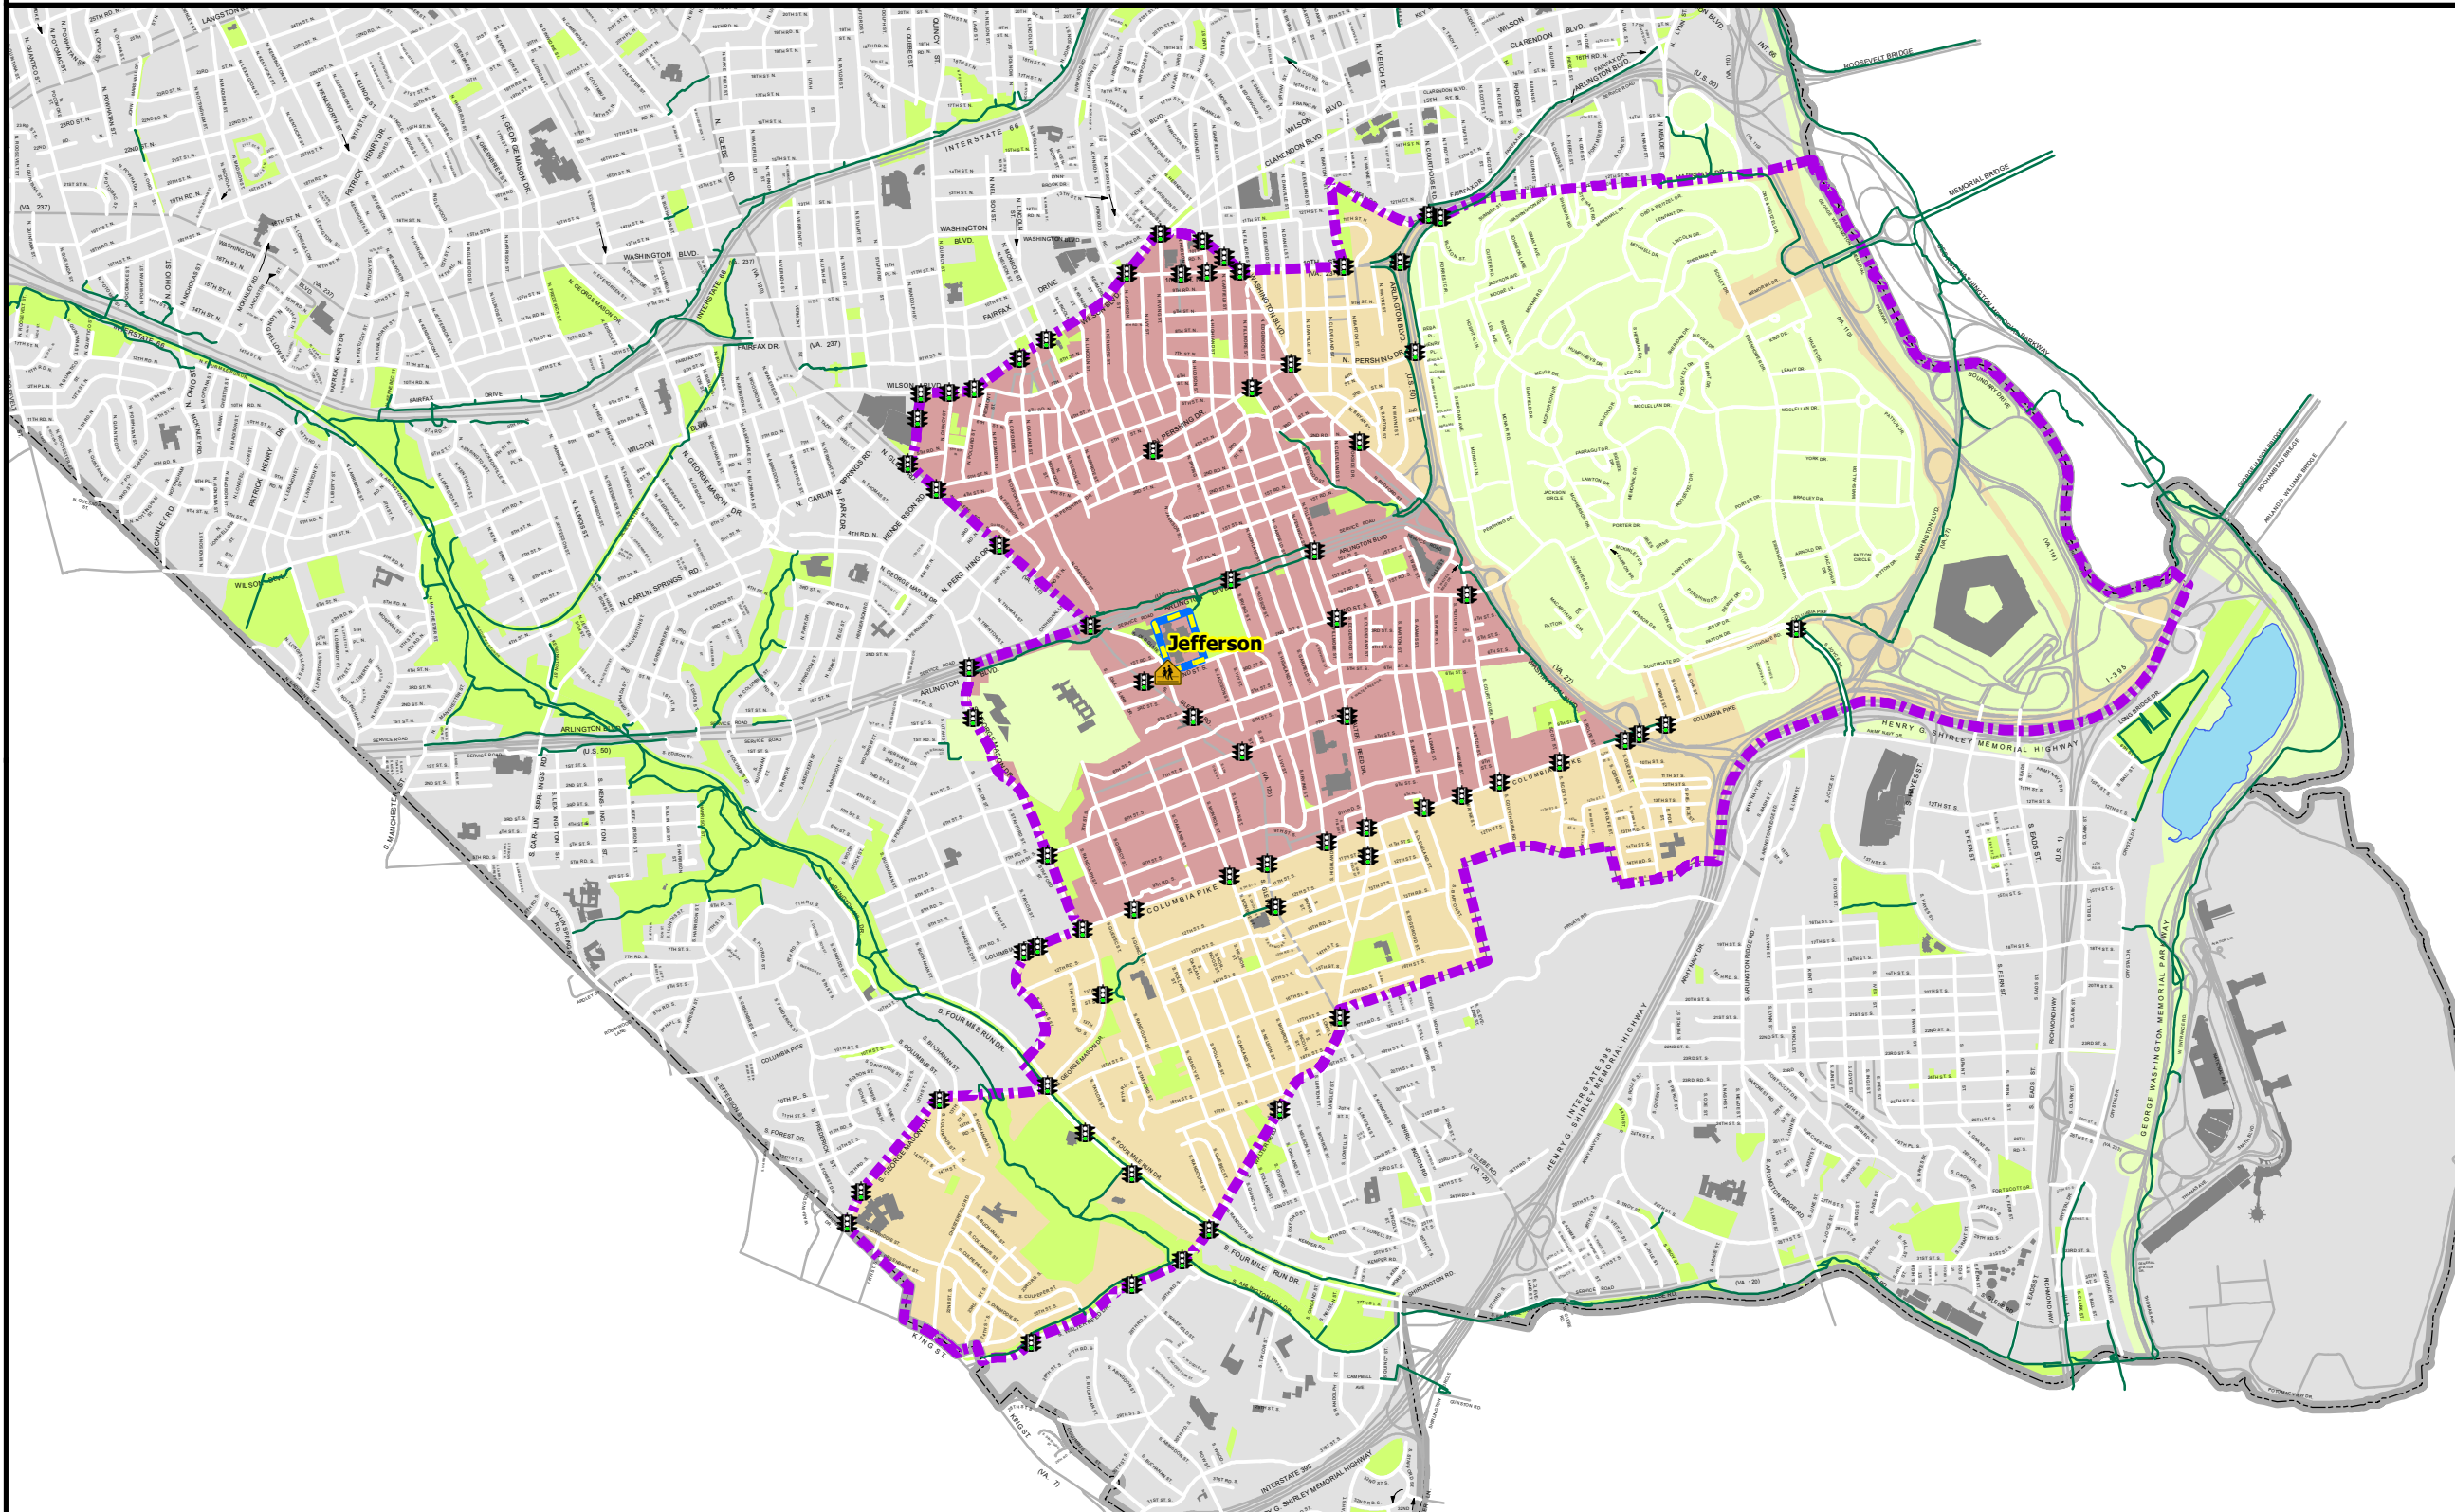

Jefferson Middle School Bus Eligibility Zone

- Transportation Zones**
- Bus Eligibility Zone
 - No Bus Service
- Other Map Features**
- Arlington County Boundary
 - Attendance Boundary
 - Jefferson

- Other Map Features**
- Off Street Trail
 - School Crossing
 - Signalized Crossing

8/23/2023

Disclaimer: The information contained herein is subject to change.
 S:\Databases\FacilitiesGIS\Transportation\Trans_SY23_24\WZ_Effective_SY23_24\MS_Jefferson_SY23_24.mxd
 Source: Arlington County GIS Mapping Center, Arlington Public Schools & Transportation Services.