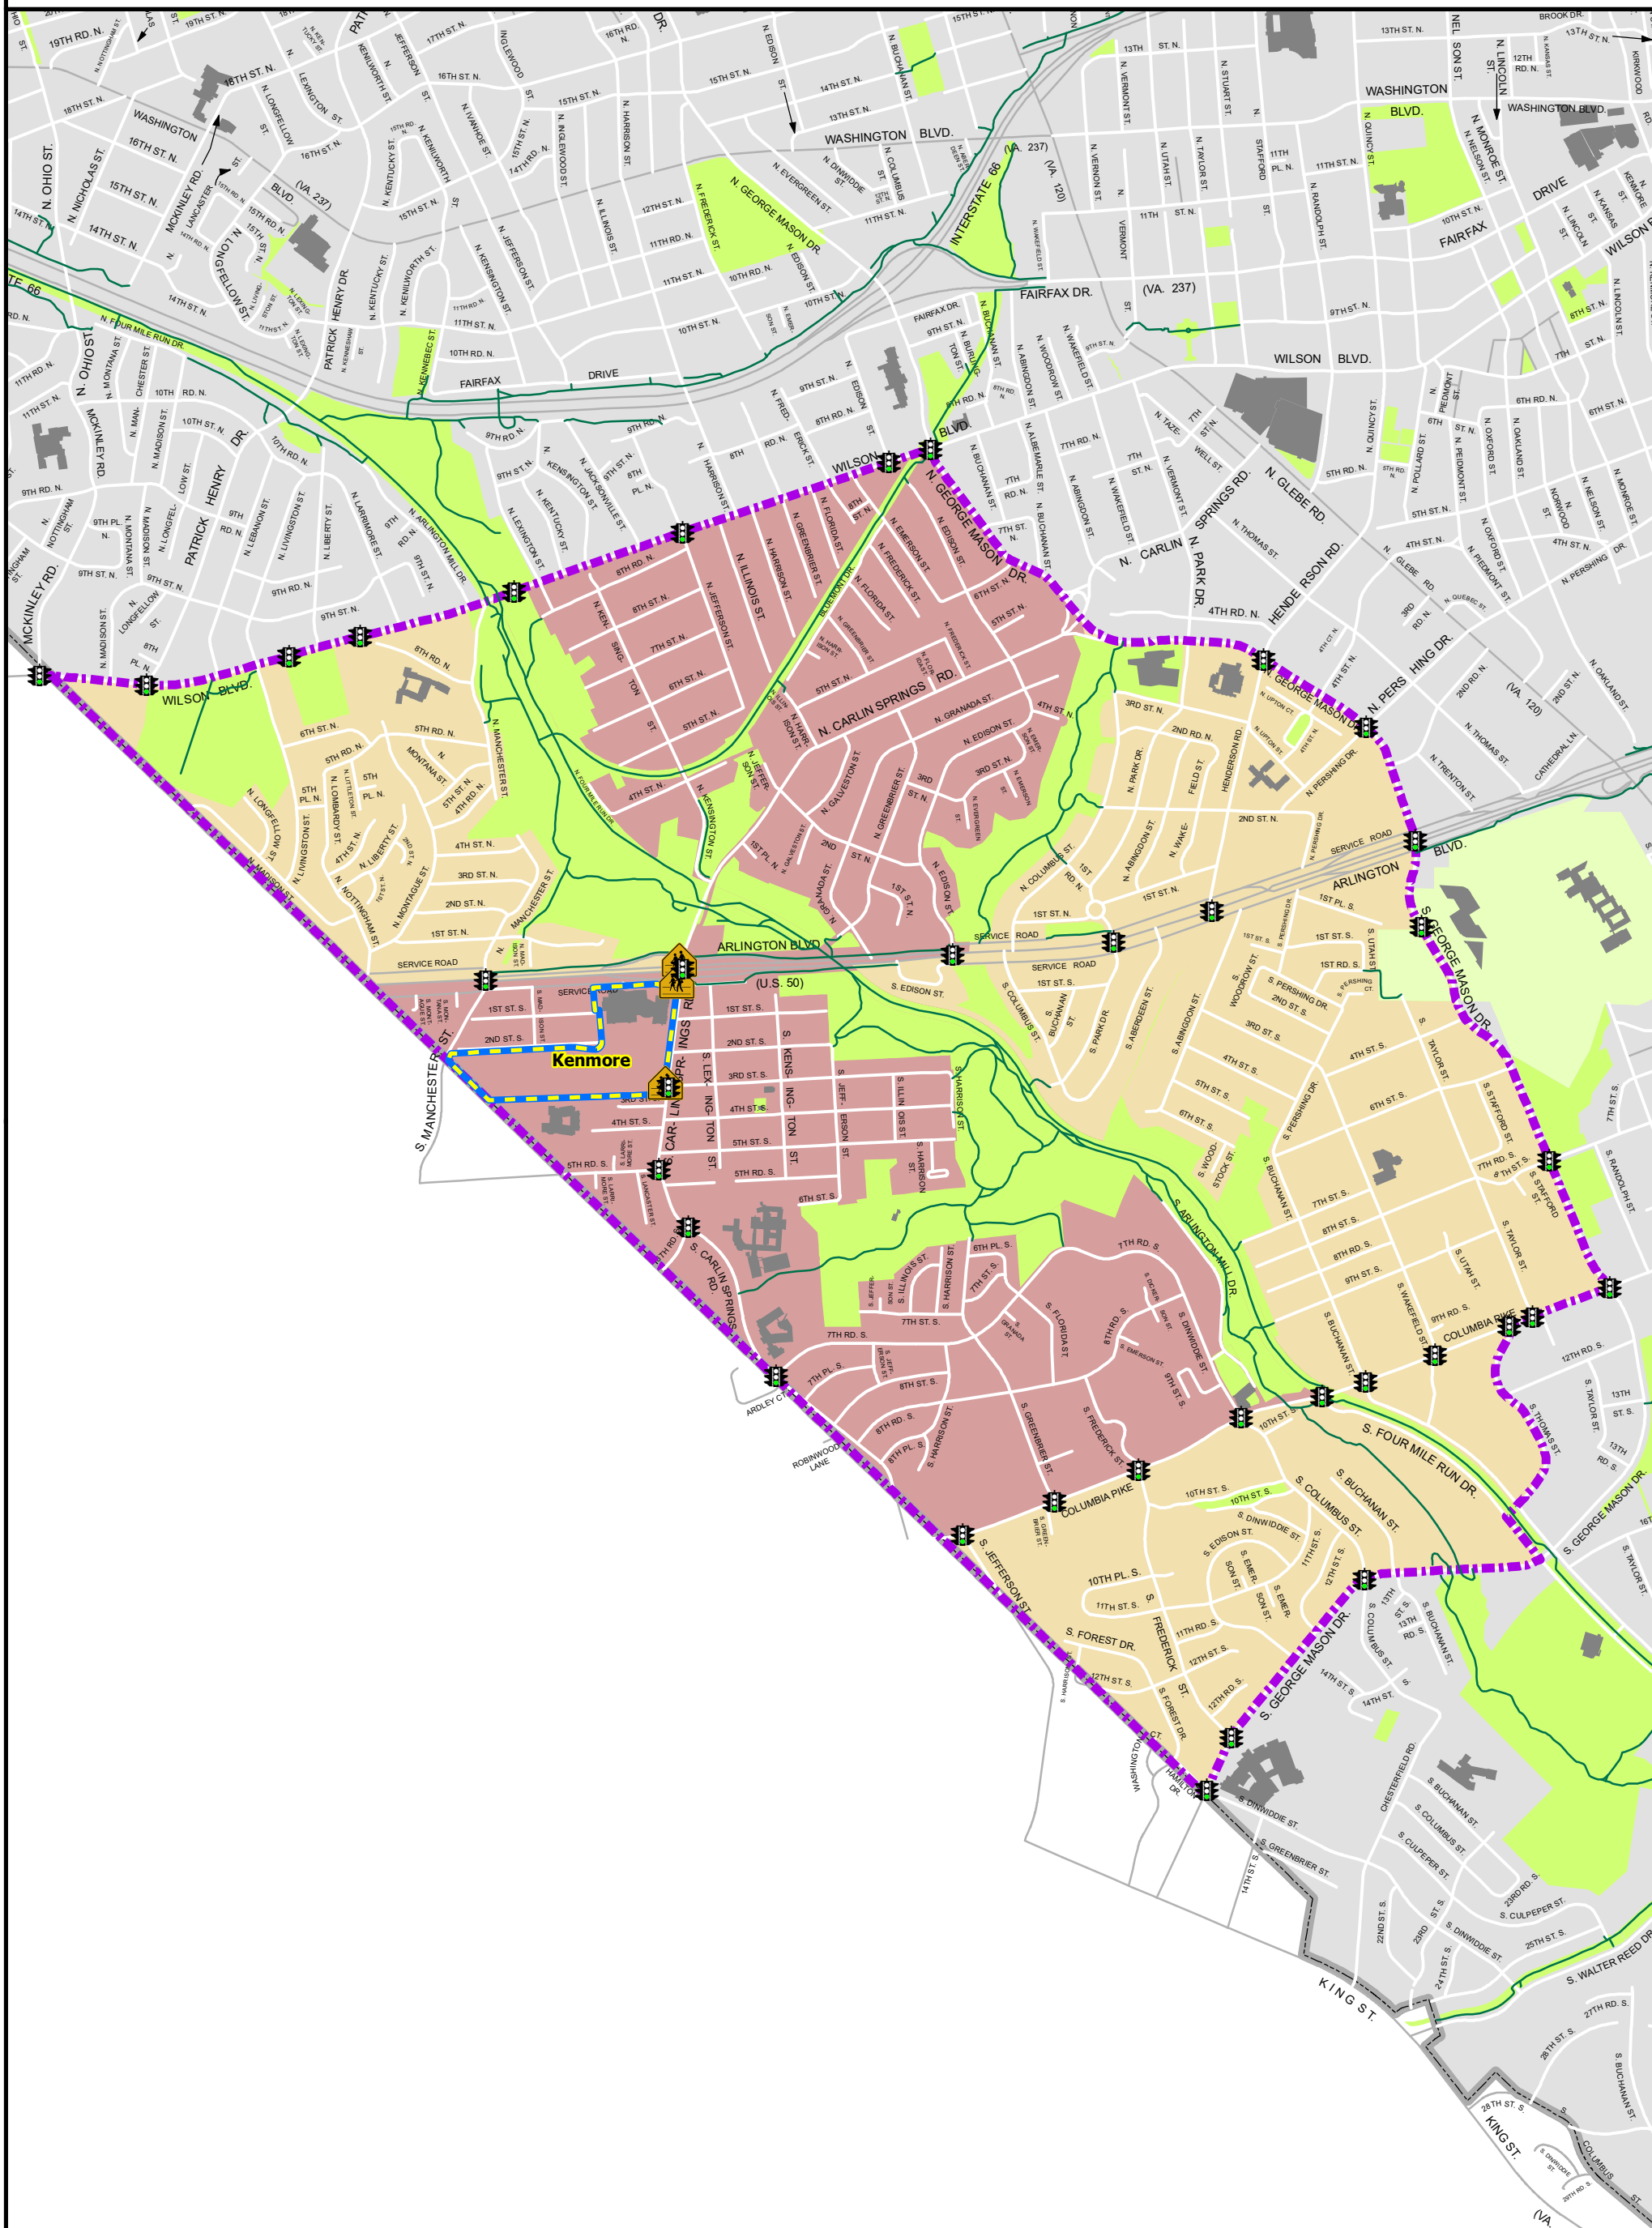

Kenmore Middle School Bus Eligibility Zone

Transportation Zones

- Bus Eligibility Zone
- No Bus Service

Other Map Features

- Attendance Boundary
- Kenmore

Other Map Features

- Off Street Trail
- School Crossing
- Signalized Crossing

8/23/2023

Disclaimer: The information contained herein is subject to change.
 S:\Databases\FacilitiesGIS\Transportation\Trans_SY23_24\WZ_Effective_SY23_24\MS_Kenmore_SY23_24.mxd
 Source: Arlington County GIS Mapping Center. Arlington Public Schools & Transportation Services.