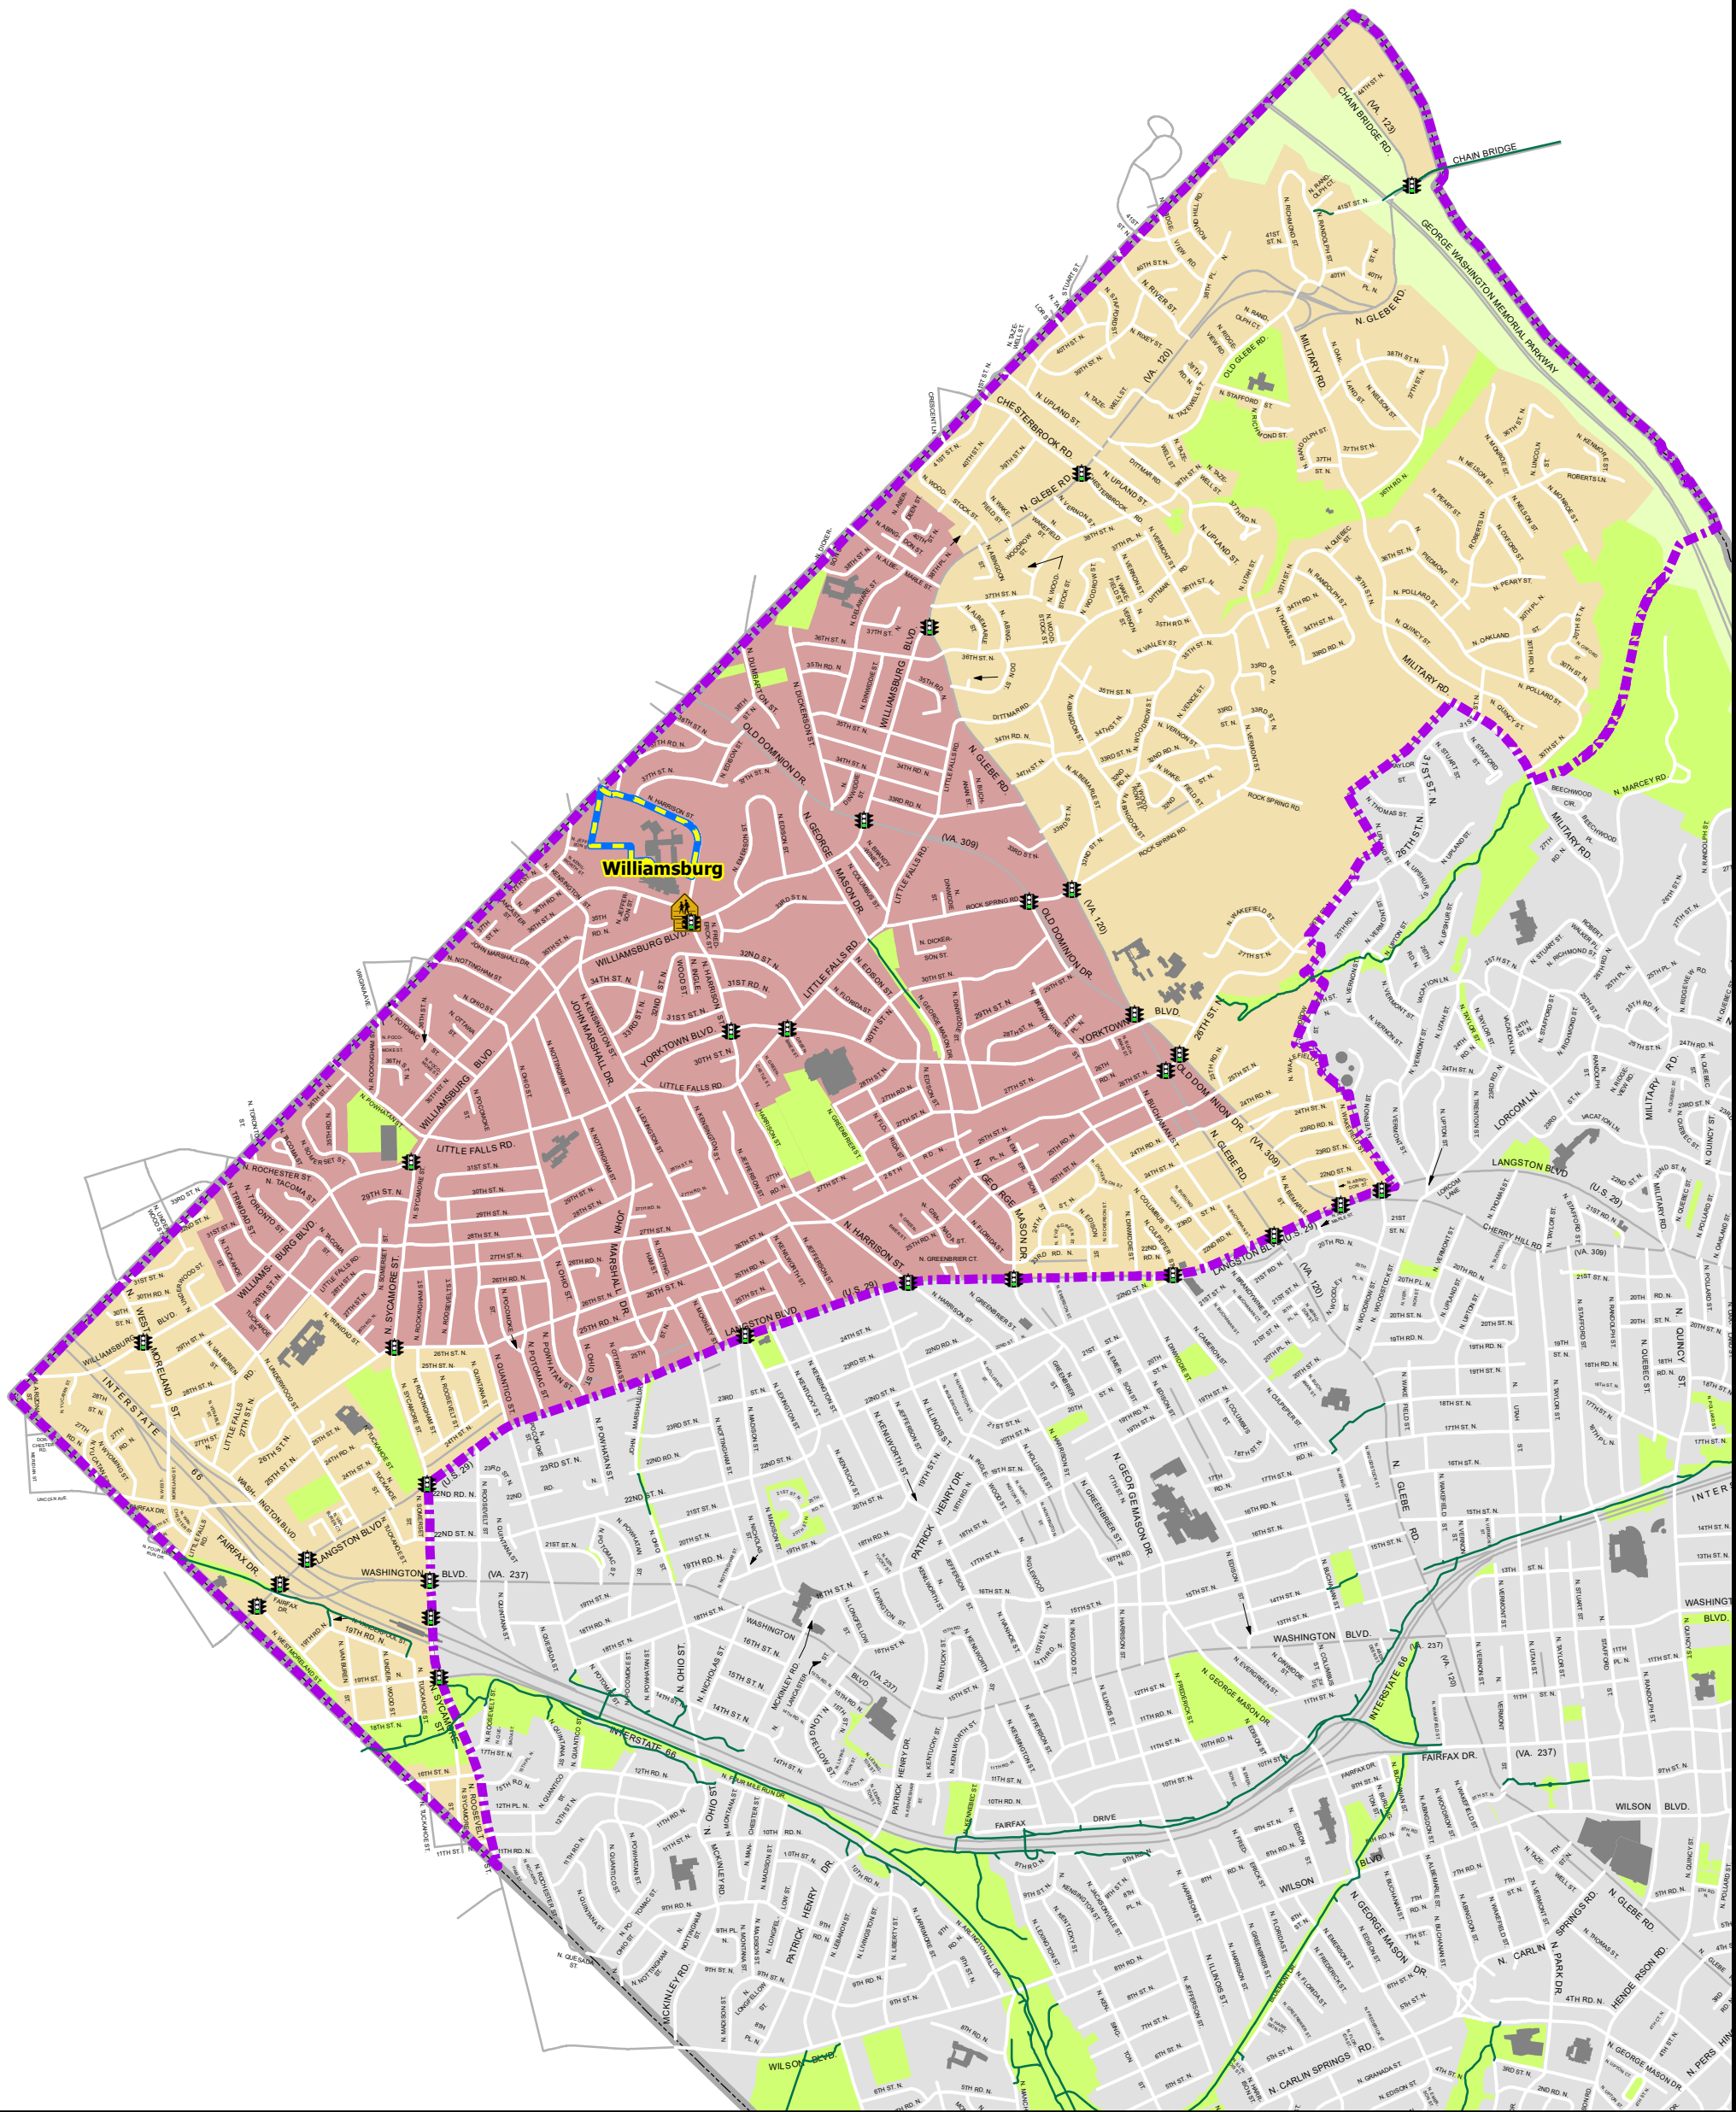

# Williamsburg Middle School Bus Eligibility Zone

## Transportation Zones

- Bus Eligibility Zone
- No Bus Service

## Other Map Features

- Arlington County Boundary
- Attendance Boundary
- Williamsburg

## Other Map Features

- Off Street Trail
- School Crossing
- Signalized Crossing

8/23/2023

Disclaimer: The information contained herein is subject to change.  
 S:\Databases\FacilitiesGIS\Transportation\Trans\_SY23\_24\WZ\_Effective\_SY23\_24\MS\_Williamsburg\_SY23\_24.mxd  
 Source: Arlington County GIS Mapping Center. Arlington Public Schools & Transportation Services.