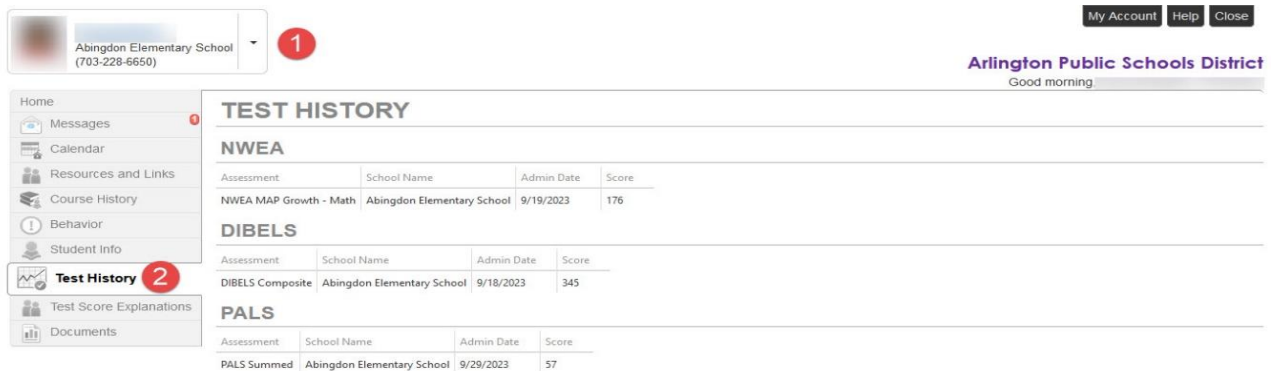

Accessing Assessment Scores in ParentVUE and StudentVUE

Parents and students can access Assessment Scores by using ParentVUE and StudentVUE. Assessment Scores are accessible in the **Test History** area in the **Home** area of both ParentVUE and StudentVUE.

Log into ParentVUE/StudentVUE:
https://va-arl-psv.edupoint.com/PXP2_Login.aspx

Click **I am a parent** or **I am a student**
 Enter your **User Name** and **Password**.
 Click **Login**.

To access Assessment Scores in the Home area of ParentVUE/StudentVUE: