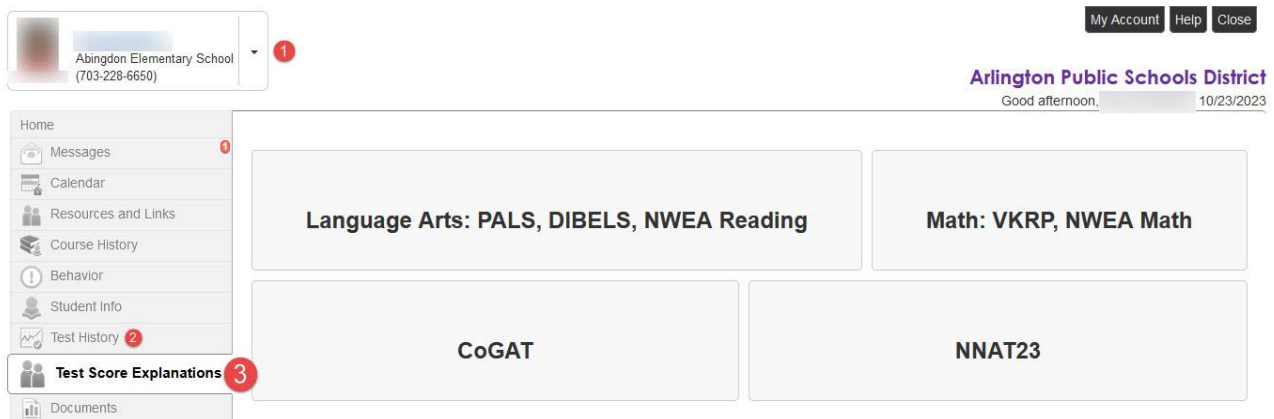

Accessing Assessment Scores in ParentVUE and StudentVUE

Parents and students can access Assessment Scores by using ParentVUE and StudentVUE. Assessment Scores are accessible in the **Test History** area in the **Home** area of both ParentVUE and StudentVUE.

Log into ParentVUE/StudentVUE:
https://va-arl-psv.edupoint.com/PXP2_Login.aspx

Click **I am a parent** or **I am a student**
 Enter your **User Name** and **Password**.
 Click **Login**.

To access Assessment Scores in the Home area of ParentVUE/StudentVUE: