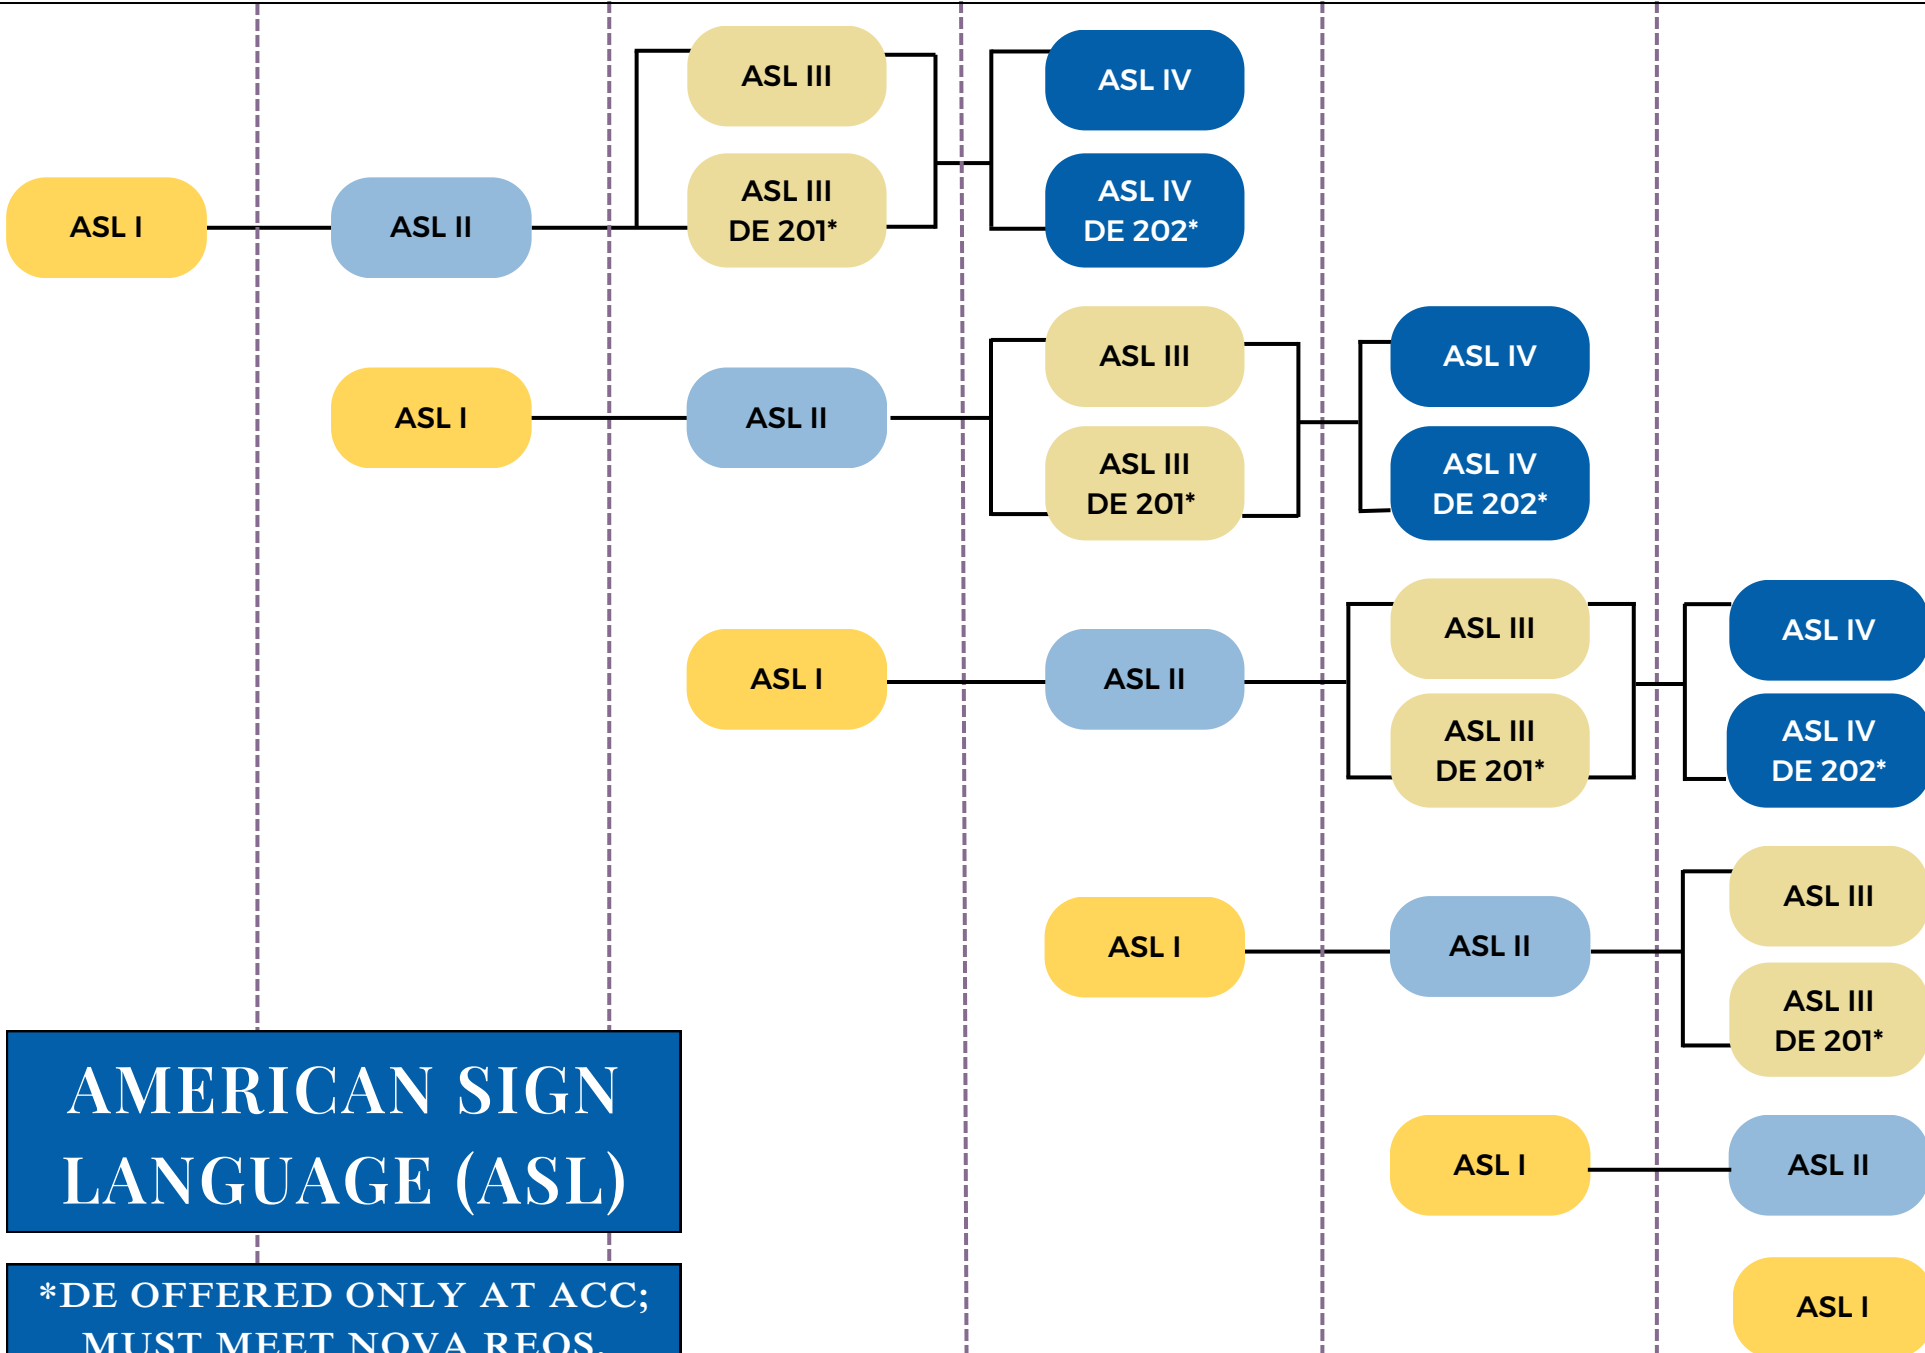

WORLD LANGUAGES COURSE PROGRESSION FLOWCHARTS

POSSIBLE PATHWAYS FOR STUDENTS' LANGUAGE STUDIES

AMERICAN SIGN LANGUAGE (ASL) | ARABIC

CHINESE | FRENCH | GERMAN | JAPANESE | LATIN

SPANISH FOR FLUENT SPEAKERS (SFS) | SPANISH

DUAL LANGUAGE IMMERSION (DLI)

*Common pathways are represented in these flow charts. If you have any questions, please consult your counselor, the department chair/lead, or the Office of World Languages.

7TH

8TH

9TH

10TH

11TH

12TH

AMERICAN SIGN LANGUAGE (ASL)

***DE OFFERED ONLY AT ACC;
MUST MEET NOVA REQS.**